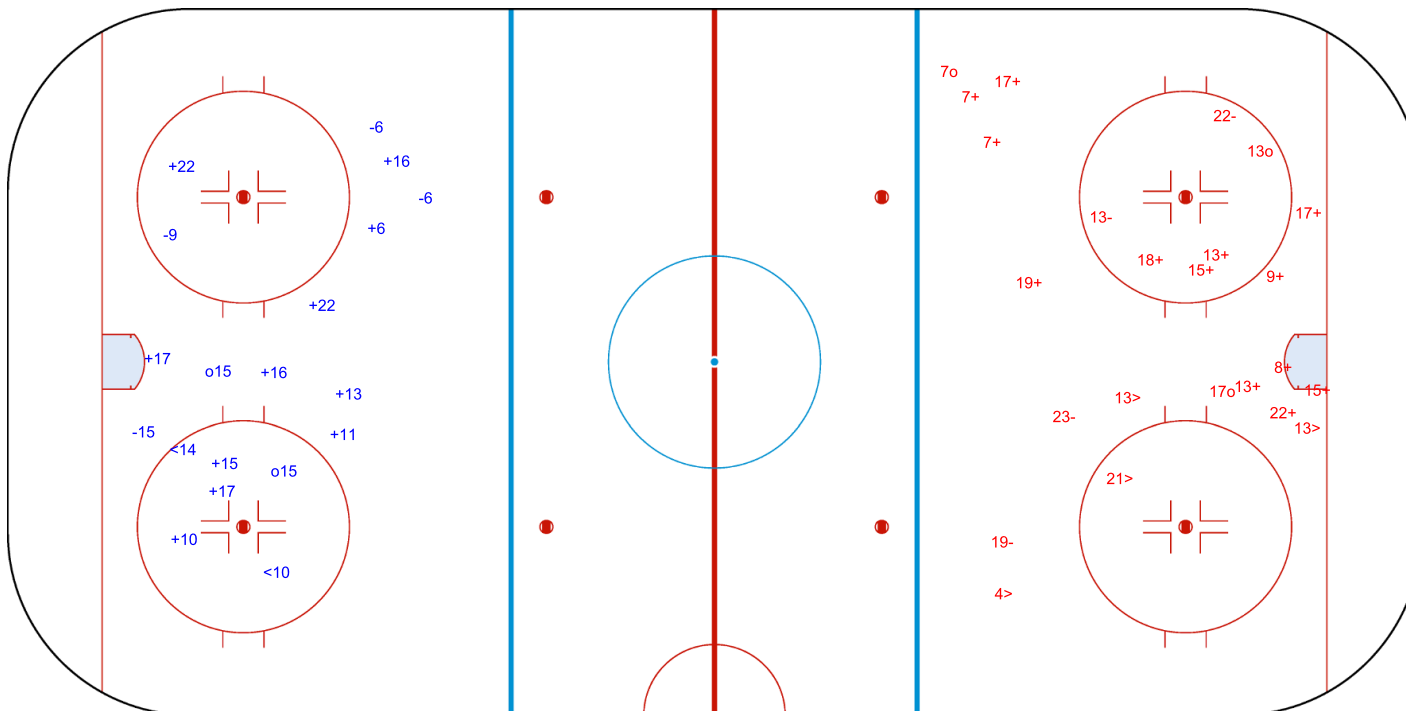

SHOT CHART
ISL - TUR

Shots by ISL
Goals (o): 3
SSP (<): 6
SSG (+): 12
SPG (-): 3

GK 1 of TUR

1st Period

Shots by TUR
Goals (o): 1
SSP (>): 4
SSG (+): 8
SPG (-): 3

GK 1 of ISL

Shots by TUR

Goals (o): 2 SSG (+): 11
SSP (<): 2 SPG (-): 4

GK 1 of ISL

2nd Period

Shots by ISL

Goals (o): 3 SSG (+): 13
SSP (>): 4 SPG (-): 4

GK 1 of TUR

GK 20 of TUR

Shots by ISL

Goals (o): 2 SSG (+): 13
SSP (<): 3 SPG (-): 2