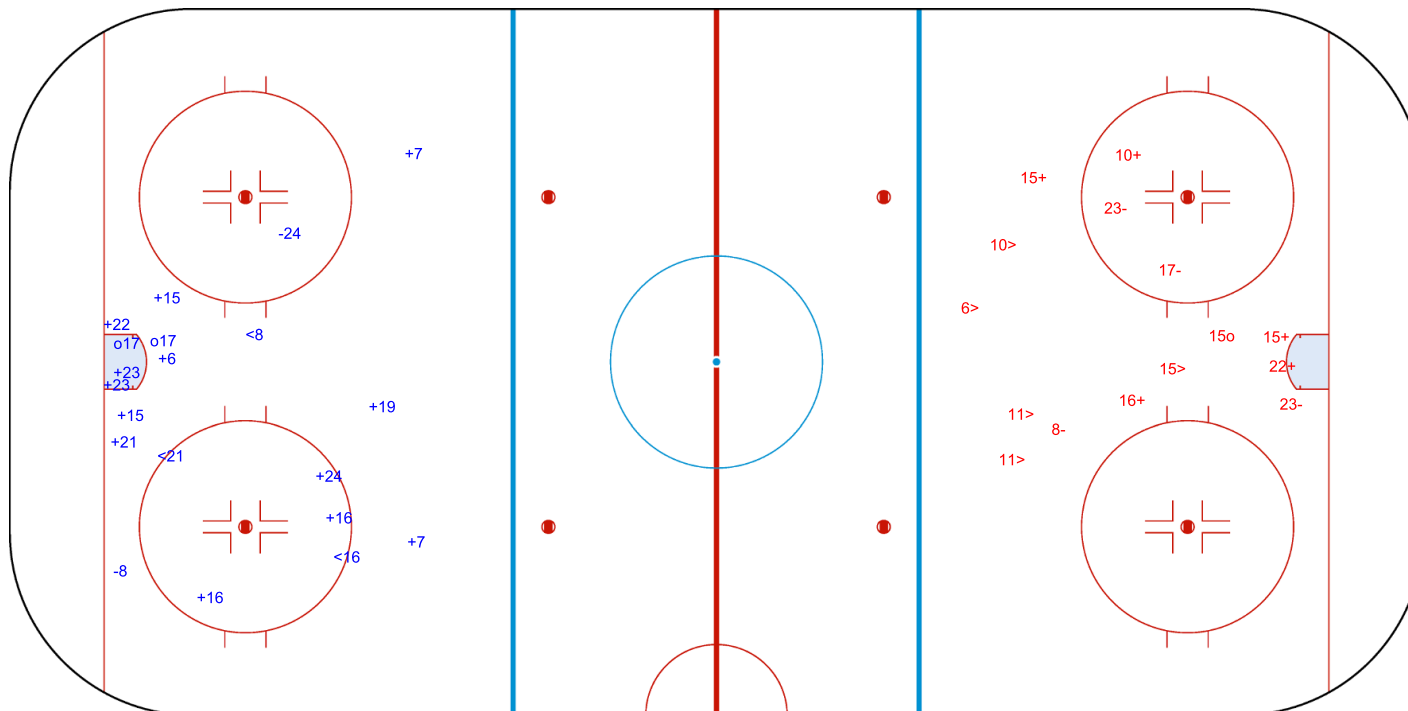

Shots by ISL

Goals (o): 2   SSG (+): 13
SSP (<): 3   SPG (-): 2

GK 1 of TUR

GK 20 of TUR

3rd Period

Shots by TUR

Goals (o): 1   SSG (+): 5
SSP (>): 5   SPG (-): 4

GK 1 of ISL

Legend:	
GK	Goalkeeper
SPG	Shots past goal
SSG	Shots saved by goalkeeper
SSP	Shots saved by player