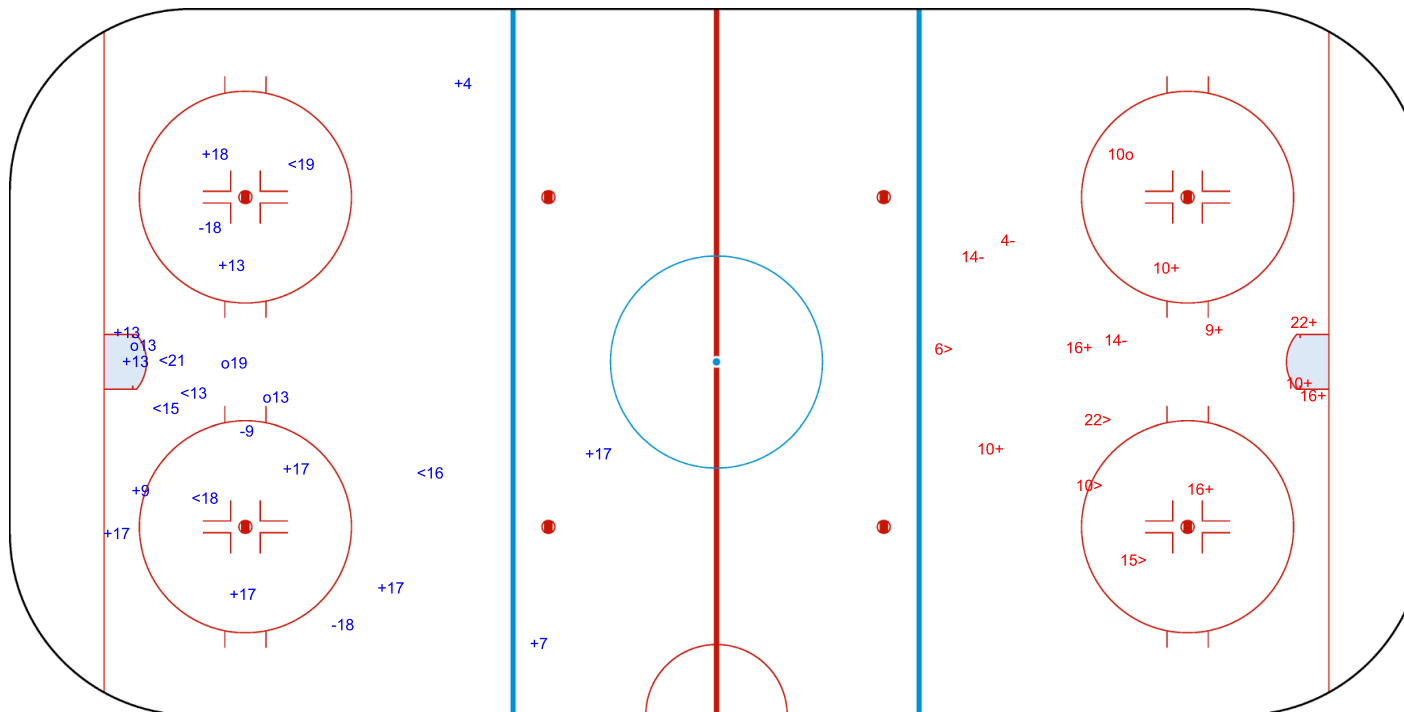

SHOT CHART
ISL - TUR

Shots by ISL
Goals (o): 3
SSP (<): 6
SSG (+): 12
SPG (-): 3

GK 1 of TUR

1st Period

Shots by TUR
Goals (o): 1
SSP (>): 4
SSG (+): 8
SPG (-): 3

GK 1 of ISL

Shots by TUR

Goals (o): 2 SSG (+): 11
SSP (<): 2 SPG (-): 4

GK 1 of ISL

2nd Period

Shots by ISL

Goals (o): 3 SSG (+): 13
SSP (>): 4 SPG (-): 4

GK 1 of TUR

GK 20 of TUR

Shots by ISL

Goals (o): 2 SSG (+): 13
SSP (<): 3 SPG (-): 2