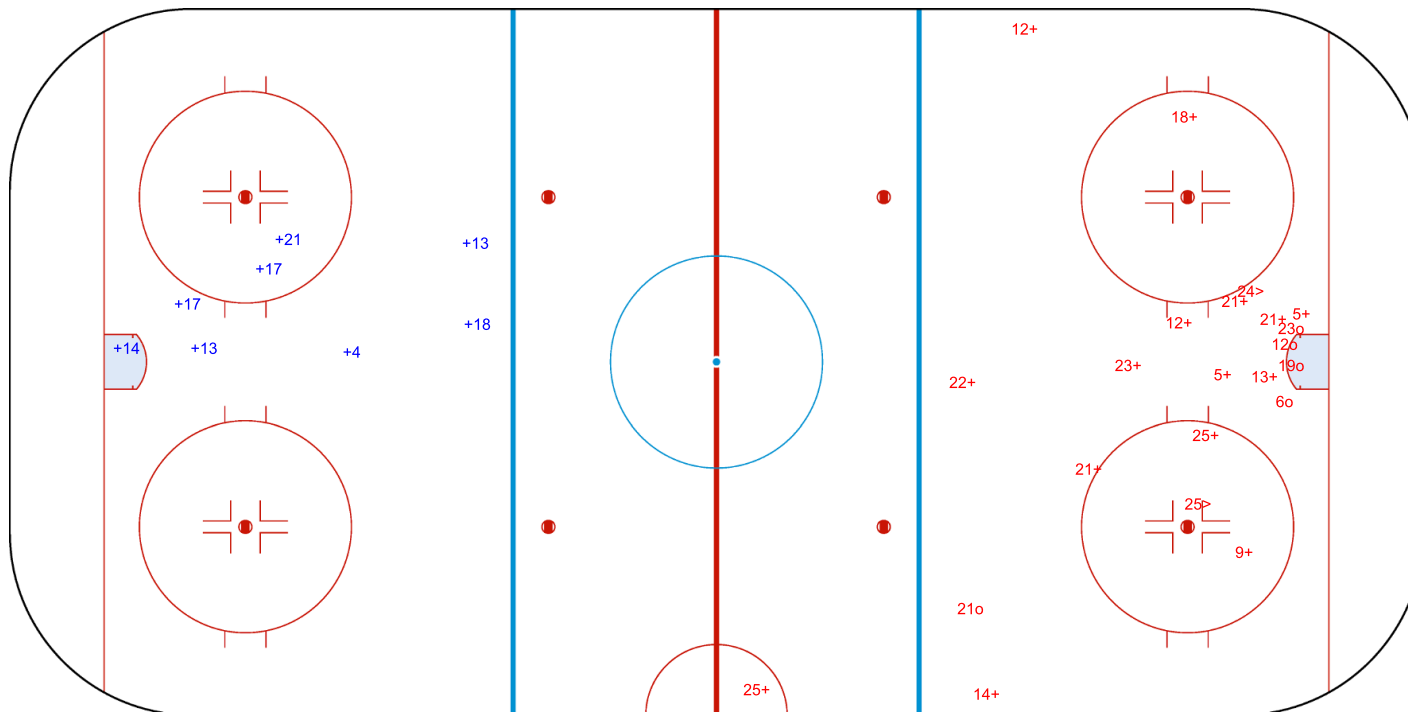

SHOT CHART
THA - RSA

Shots by RSA
Goals (o): 0 SSG (+): 8
SSP (<): 0 SPG (-): 0

GK 1 of THA

1st Period

Shots by THA
Goals (o): 5 SSG (+): 15
SSP (>): 2 SPG (-): 0

GK 1 of RSA

Shots by THA
Goals (o): 1
SSP (<): 0