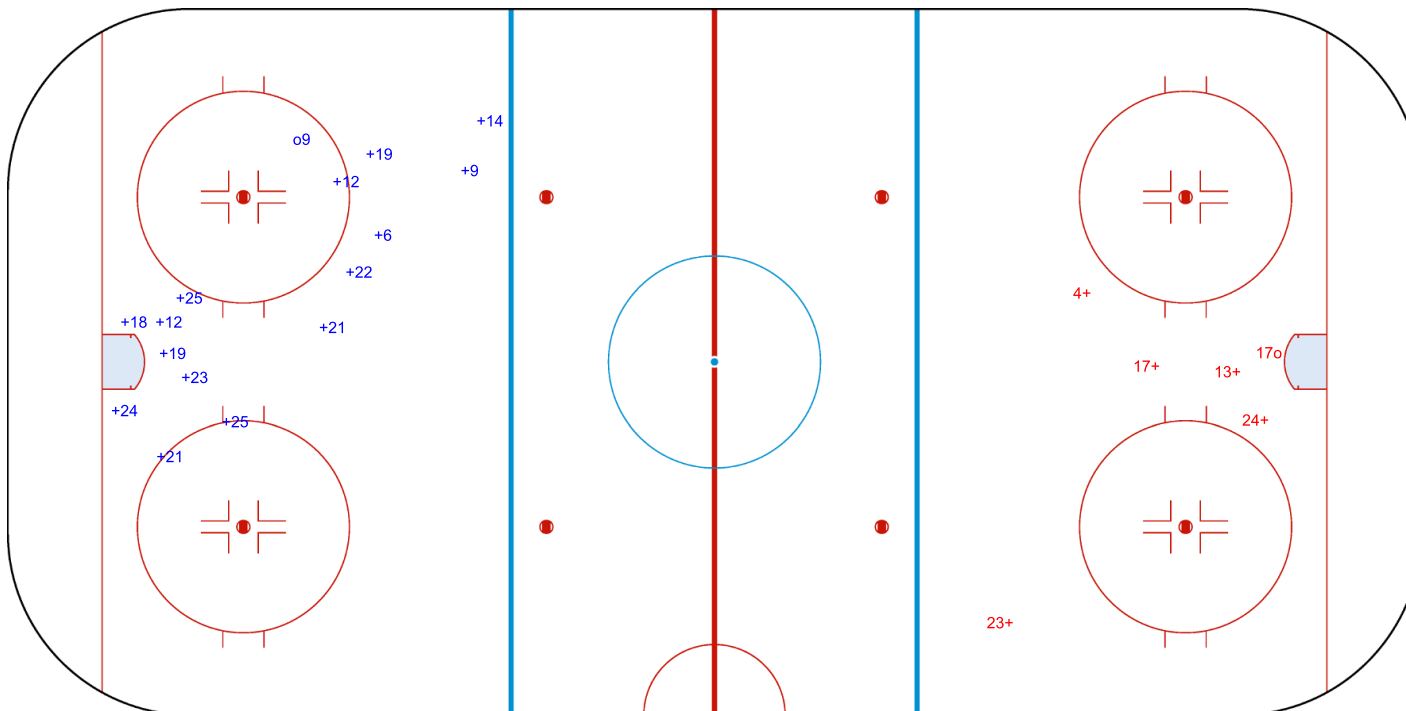

Shots by THA
Goals (o): 1
SSP (<): 0

SSG (+): 15
SPG (-): 0

GK 1 of RSA

2nd Period

Shots by RSA
Goals (o): 1
SSP (>): 0

SSG (+): 5
SPG (-): 0

GK 1 of THA