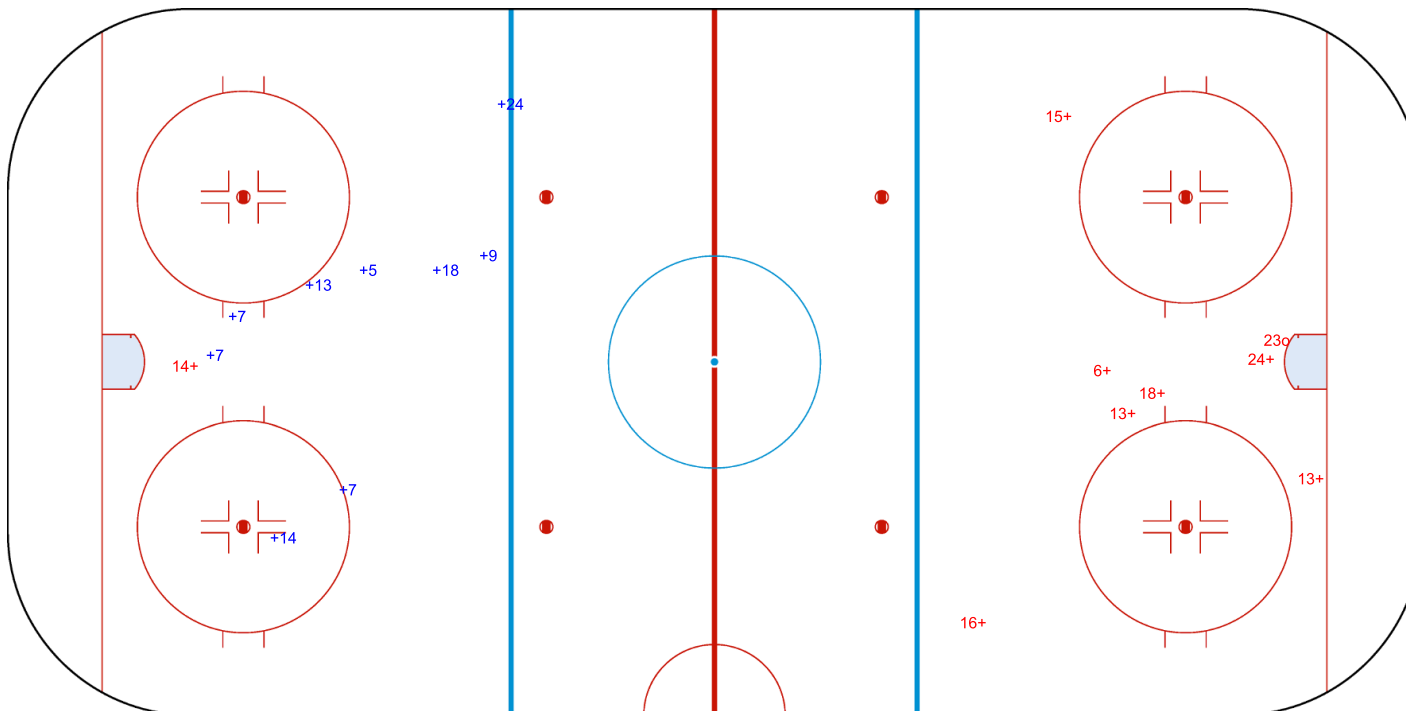

SSP (<): 0 SPG (-): 0

GK 1 of THA

3rd Period

Shots by THA

Goals (o): 1 SSG (+): 8

SSP (>): 0 SPG (-): 0

GK 1 of RSA

| | | | | |
|----------------|----------------------|----------------------------|--------------------------------------|----------------------------------|
| Legend: | GK Goalkeeper | SPG Shots past goal | SSG Shots saved by goalkeeper | SSP Shots saved by player |
|----------------|----------------------|----------------------------|--------------------------------------|----------------------------------|