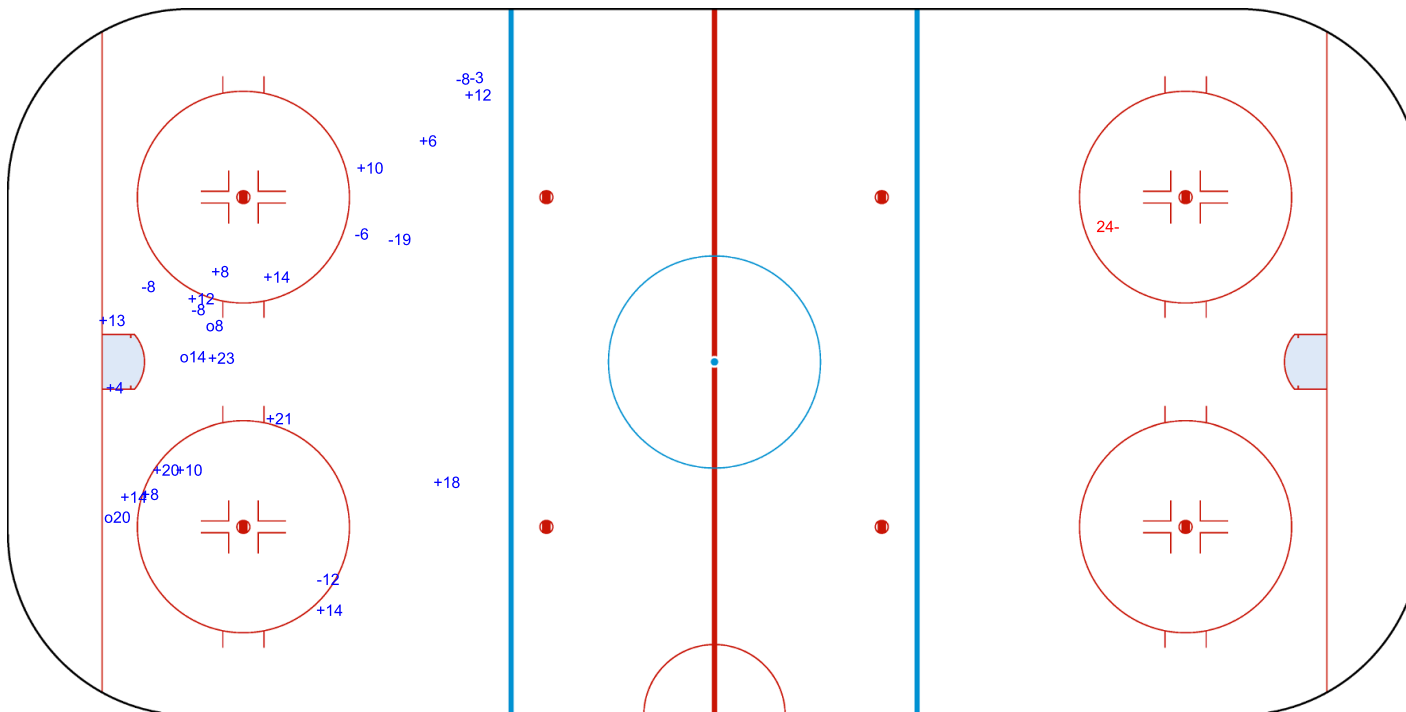

SHOT CHART

ISR - SRB

1st Period

Shots by SRB

Goals (o): 3 SSG (+): 16
SSP (<): 0 SPG (-): 7

GK 1 of ISR

Shots by ISR

Goals (o): 0 SSG (+): 0
SSP (>): 0 SPG (-): 1

GK 1 of SRB

2023

ICE HOCKEY
WOMEN'S WORLD
CHAMPIONSHIP
ISRAEL
Tnuvat
Division III - Group B

ONEICE ARENA

WED 29 MAR 2023

START TIME 19:00

IIHF ICE HOCKEY WOMEN'S WORLD CHAMPIONSHIP

ROUND ROBIN, GAME 4