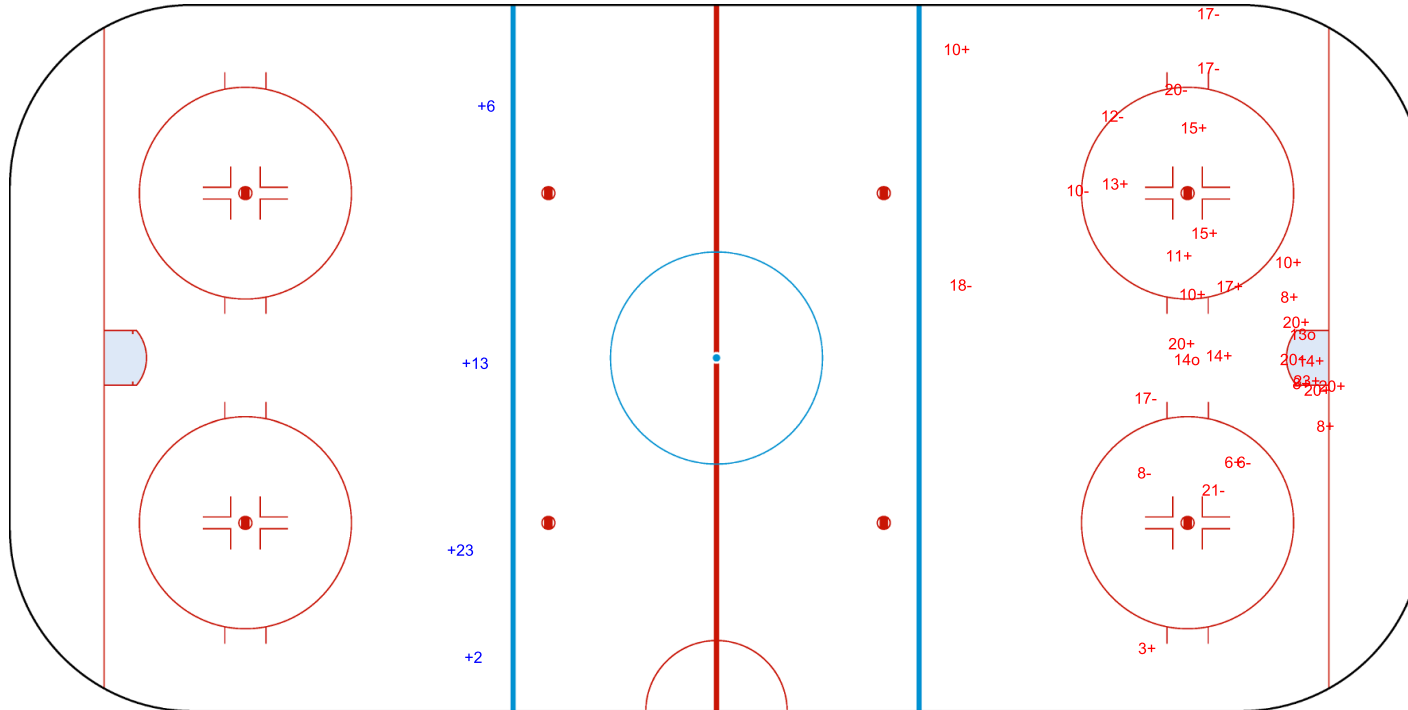

ICE HOCKEY

INTERNATIONAL
ICE HOCKEY
FEDERATION

Shots by ISR

Goals (o): 0

SSP (<): 0

SSG (+): 4

SPG (-): 0

GK 1 of SRB

2nd Period

Shots by SRB

Goals (o): 2

SSP (>): 0

SSG (+): 21

SPG (-): 10

GK 1 of ISR

Shots by SRB