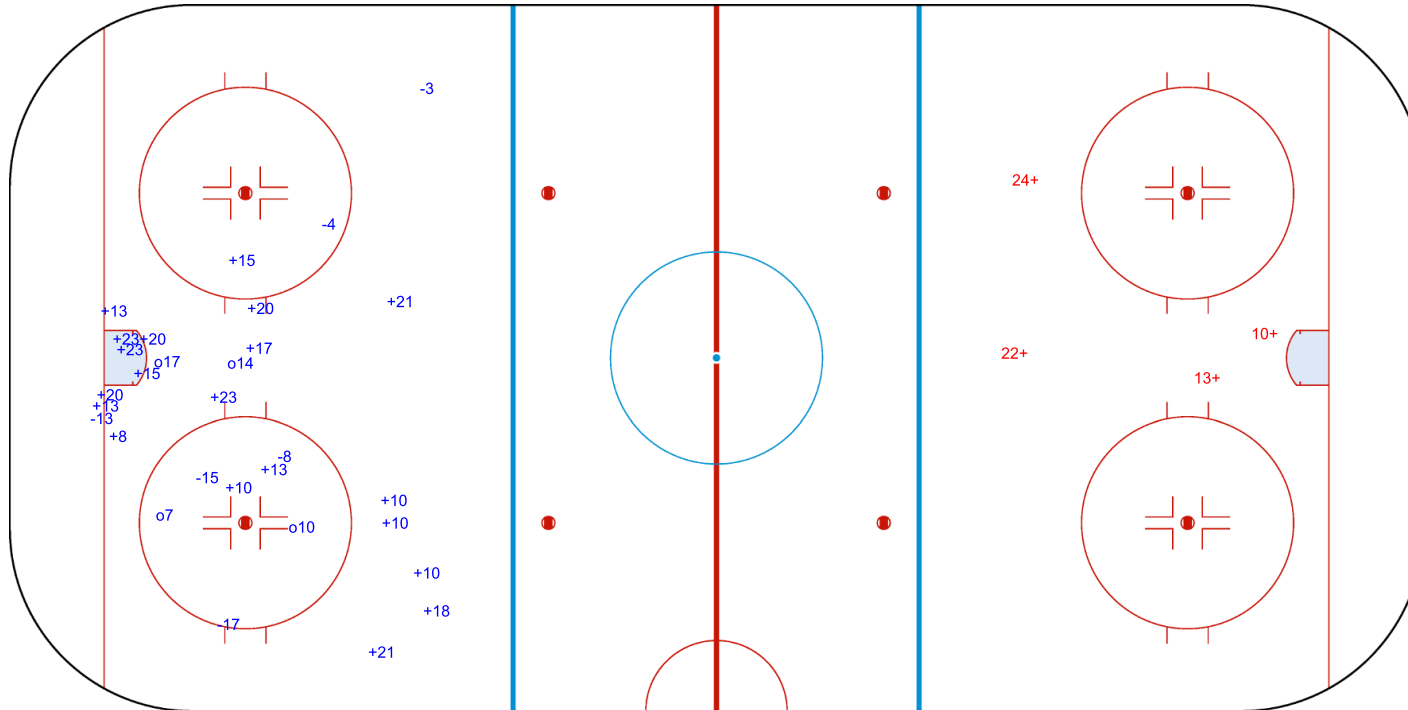

Goals (o): 4 SSG (+): 20

SSP (-): 0 SPG (-): 6

GK 1 of ISR

3rd Period

Shots by ISR

Goals (o): 0 SSG (+): 4

SSP (>): 0 SPG (-): 0

GK 1 of SRB