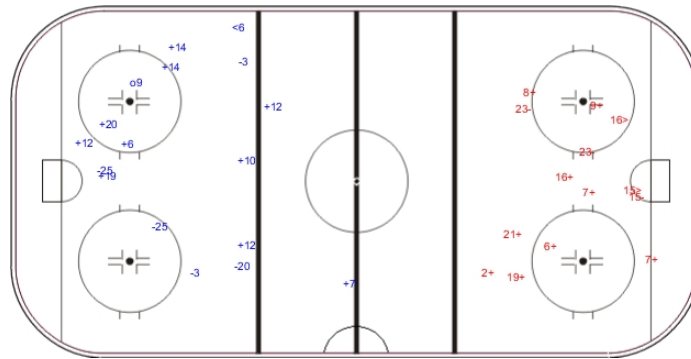

SHOT CHART

LAT - BLR

Shots by LAT

Goals (o): 1 SSG (+): 10
SSP (-): 1 SPG (-): 5

GK 1 of BLR

Period: 1

Shots by BLR

Goals (o): 0 SSG (+): 9
SSP (>): 2 SPG (-): 3

GK 30 of LAT

Shots by BLR

Goals (o): 1 SSG (+): 11
SSP (<): 5 SPG (-): 8

GK 30 of LAT

Period: 2

Shots by LAT

Goals (o): 1 SSG (+): 6
SSP (>): 3 SPG (-): 6

GK 1 of BLR

Shots by LAT

Goals (o): 1 SSG (+): 6
SSP (<): 5 SPG (-): 4

GK 1 of BLR

Period: 3

Shots by BLR

Goals (o): 1 SSG (+): 11
SSP (>): 3 SPG (-): 3

GK 30 of LAT

LEGEND