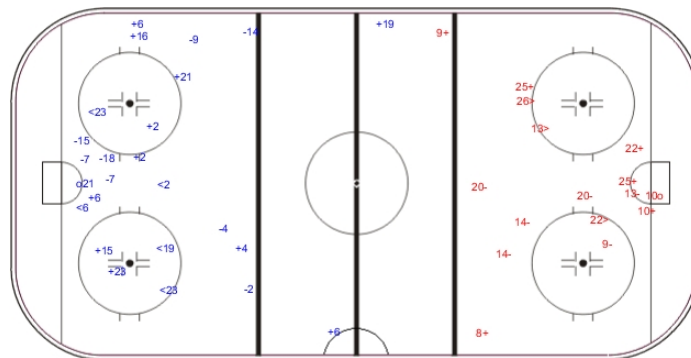

SHOT CHART

LAT - BLR

Shots by LAT

Goals (o): 1 SSG (+): 10
SSP (-): 1 SPG (-): 5

GK 1 of BLR

Period: 1

Shots by BLR

Goals (o): 0 SSG (+): 9
SSP (>): 2 SPG (-): 3

GK 30 of LAT

Shots by BLR

Goals (o): 1 SSG (+): 11
SSP (<): 5 SPG (-): 8

GK 30 of LAT

Period: 2

Shots by LAT

Goals (o): 1 SSG (+): 6
SSP (>): 3 SPG (-): 6

GK 1 of BLR

Shots by LAT

Goals (o): 1 SSG (+): 6
SSP (<): 5 SPG (-): 4

GK 1 of BLR

Period: 3

Shots by BLR

Goals (o): 1 SSG (+): 11
SSP (>): 3 SPG (-): 3

GK 30 of LAT

LEGEND