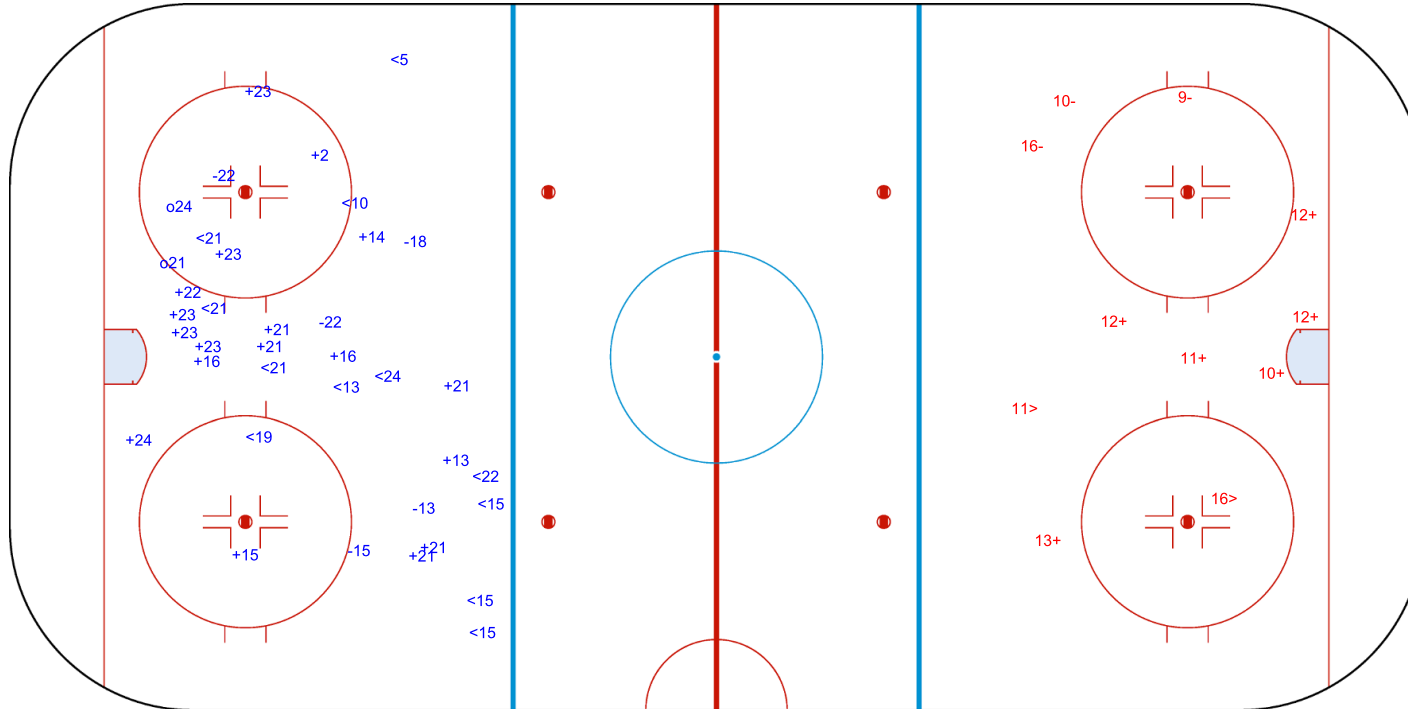

SAN JERONIMO ARENA

ICE HOCKEY

IIHF ICE HOCKEY WOMEN'S WORLD CHAMPIONSHIP

ICE HOCKEY
WOMEN'S WORLD
CHAMPIONSHIP
MEXICO
Mexico City
Division II - Group A

SUN 2 APR 2023

START TIME 14:00

ROUND ROBIN, GAME 1

INTERNATIONAL
ICE HOCKEY
FEDERATION

Shots by LAT

Goals (o): 2 SSG (+): 18

SSP (<): 12 SPG (-): 5

2nd Period

Shots by TPE

Goals (o): 0 SSG (+): 6

SSP (>): 2 SPG (-): 3

o24
o21

GK 20 of TPE

GK 1 of LAT

ICE HOCKEY
WOMEN'S WORLD
CHAMPIONSHIP
MEXICO
Mexico City
Division II - Group A

SUN 2 APR 2023
START TIME 14:00

ROUND ROBIN, GAME 1

INTERNATIONAL
ICE HOCKEY
FEDERATION

Shots by TPE

Goals (o): 1 SSG (+): 6
SSP (-): 5 SPG (-): 3