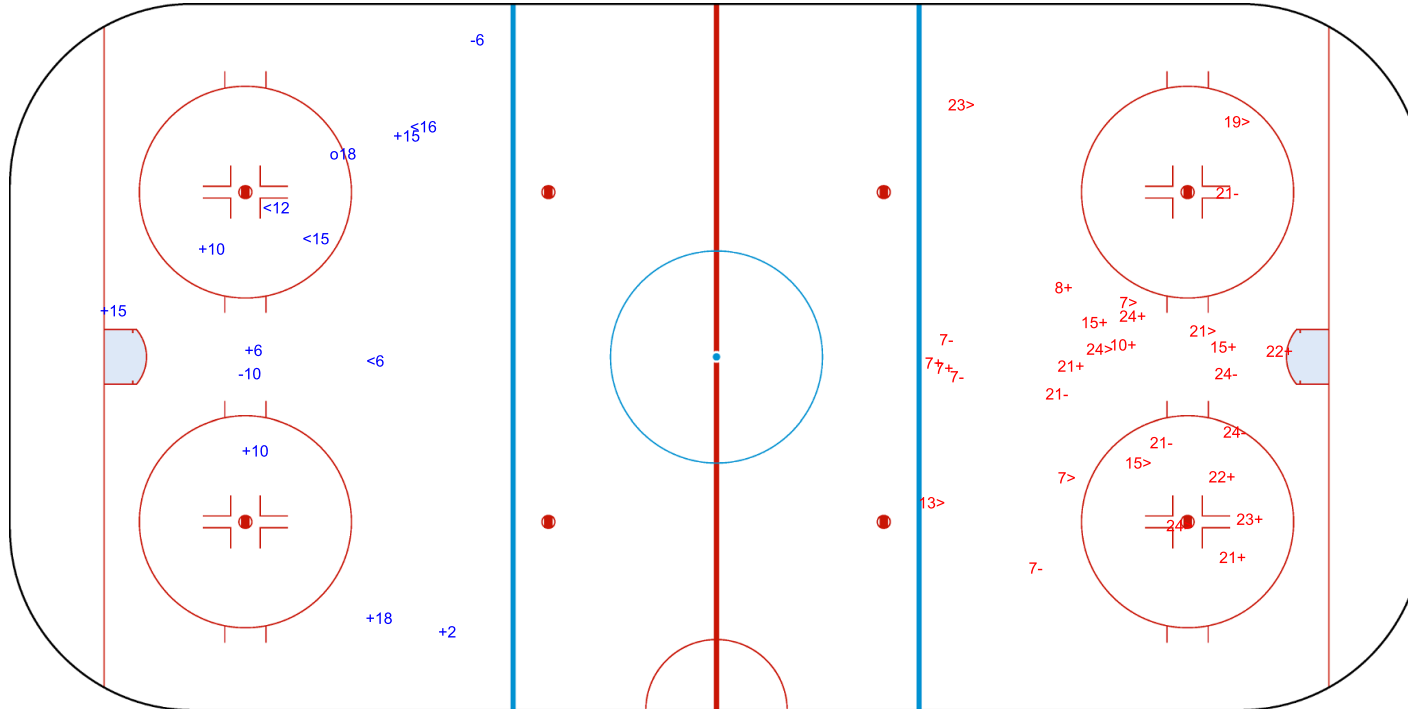

SHOT CHART
LAT - TPE

Shots by TPE

Goals (o): 1 SSG (+): 7
SSP (<): 4 SPG (-): 2

GK 1 of LAT

1st Period

Shots by LAT

Goals (o): 0 SSG (+): 12
SSP (>): 9 SPG (-): 8

GK 20 of TPE

SAN JERONIMO ARENA

ICE HOCKEY

IIHF ICE HOCKEY WOMEN'S WORLD CHAMPIONSHIP

ICE HOCKEY
WOMEN'S WORLD
CHAMPIONSHIP
MEXICO
Mexico City
Division II - Group A

SUN 2 APR 2023

START TIME 14:00

ROUND ROBIN, GAME 1

INTERNATIONAL
ICE HOCKEY
FEDERATION

Shots by LAT

Goals (o): 2 SSG (+): 18

SSP (<): 12 SPG (-): 5

2nd Period

Shots by TPE

Goals (o): 0 SSG (+): 6

SSP (>): 2 SPG (-): 3

o24
o21