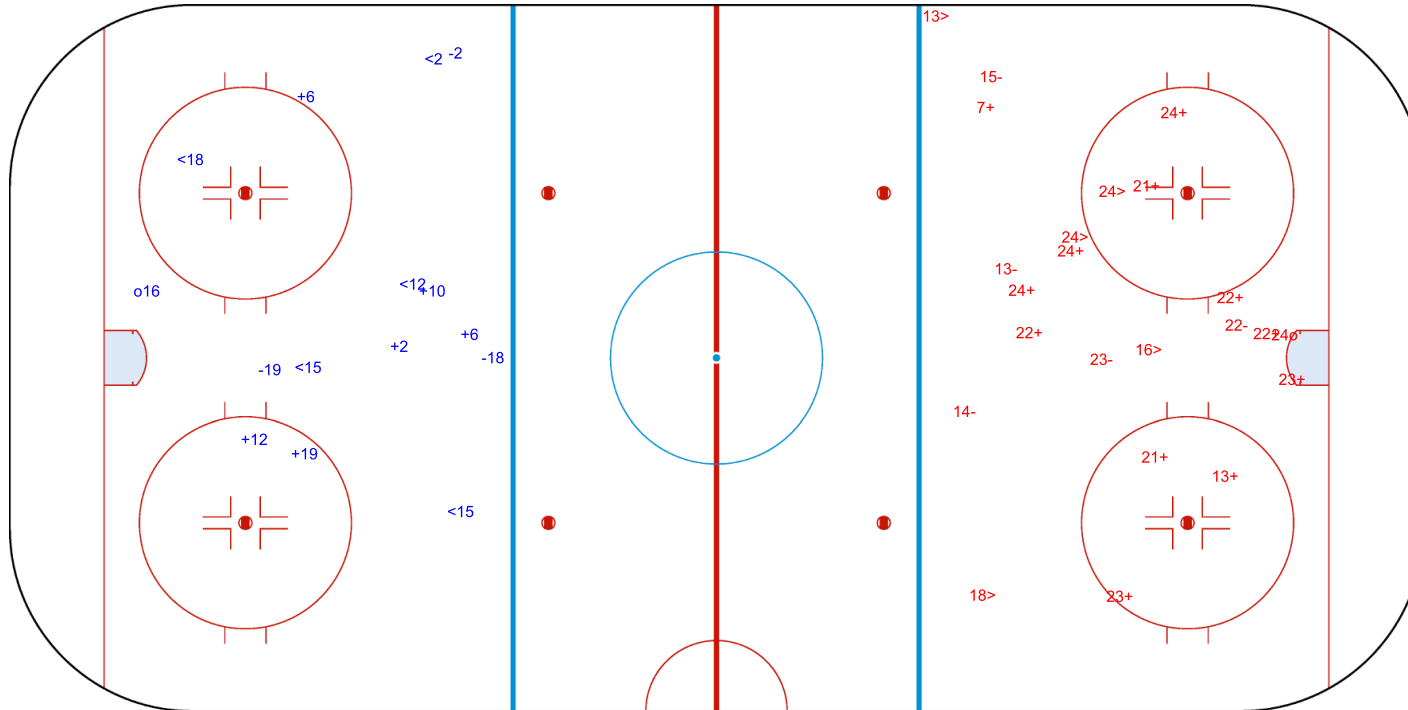

GK 20 of TPE

GK 1 of LAT

ICE HOCKEY
WOMEN'S WORLD
CHAMPIONSHIP
MEXICO
Mexico City
Division II - Group A

SUN 2 APR 2023
START TIME 14:00

ROUND ROBIN, GAME 1

INTERNATIONAL
ICE HOCKEY
FEDERATION

Shots by TPE

Goals (o): 1 SSG (+): 6
SSP (-): 5 SPG (-): 3

3rd Period

Shots by LAT

Goals (o): 1 SSG (+): 12
SSP (>): 5 SPG (-): 5

GK 1 of LAT

GK 20 of TPE

| Legend: | | |
|------------|---------------------------|--|
| GK | Goalkeeper | |
| SPG | Shots past goal | |
| SSG | Shots saved by goalkeeper | |
| SSP | Shots saved by player | |