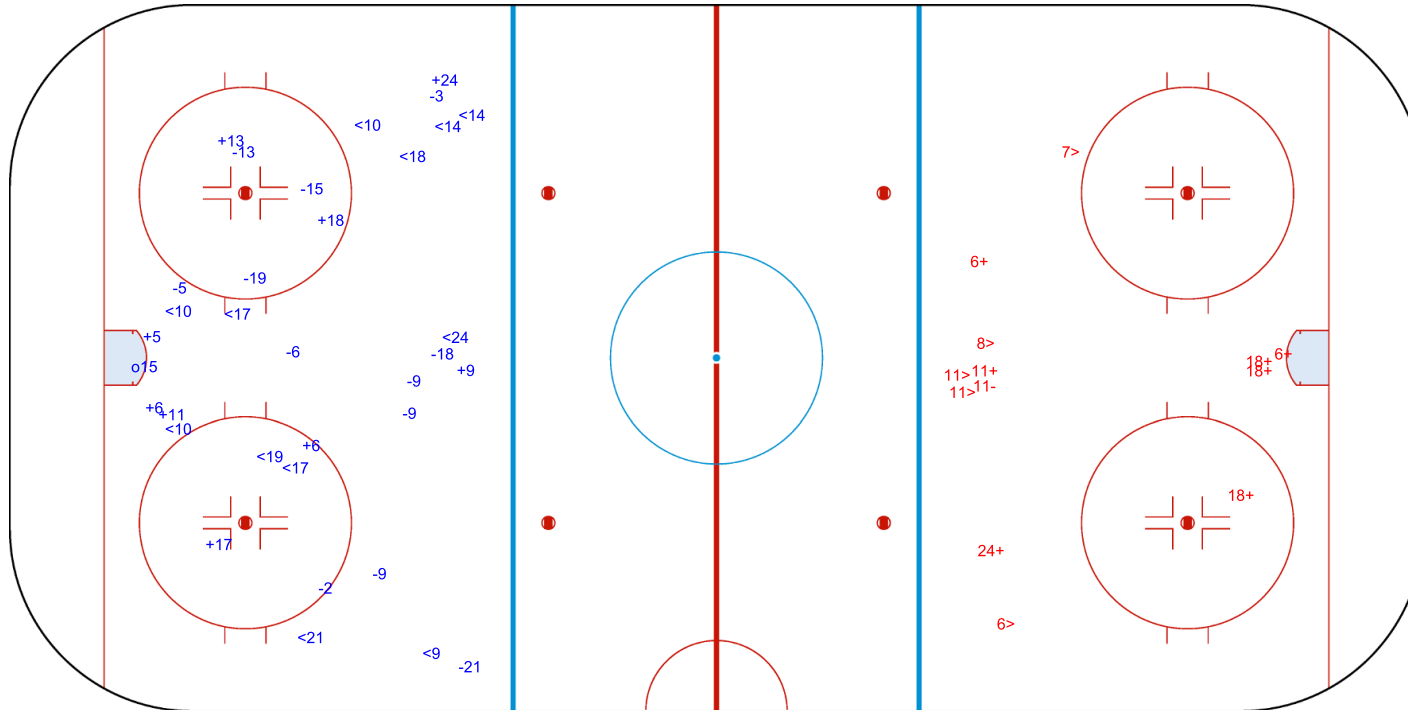

SAN JERONIMO ARENA

SUN 2 APR 2023
START TIME 18:30

ICE HOCKEY

IIHF ICE HOCKEY WOMEN'S WORLD CHAMPIONSHIP

ROUND ROBIN, GAME 2

INTERNATIONAL
ICE HOCKEY
FEDERATION

Shots by ESP

Goals (o): 1 SSG (+): 9
SSP (<): 12 SPG (-): 12

GK 1 of MEX

2nd Period

Shots by MEX

Goals (o): 0 SSG (+): 7
SSP (>): 5 SPG (-): 1

GK 20 of ESP

ICE HOCKEY
WOMEN'S WORLD
CHAMPIONSHIP
MEXICO
Mexico City
Division II - Group A

SUN 2 APR 2023
START TIME 18:30

ROUND ROBIN, GAME 2