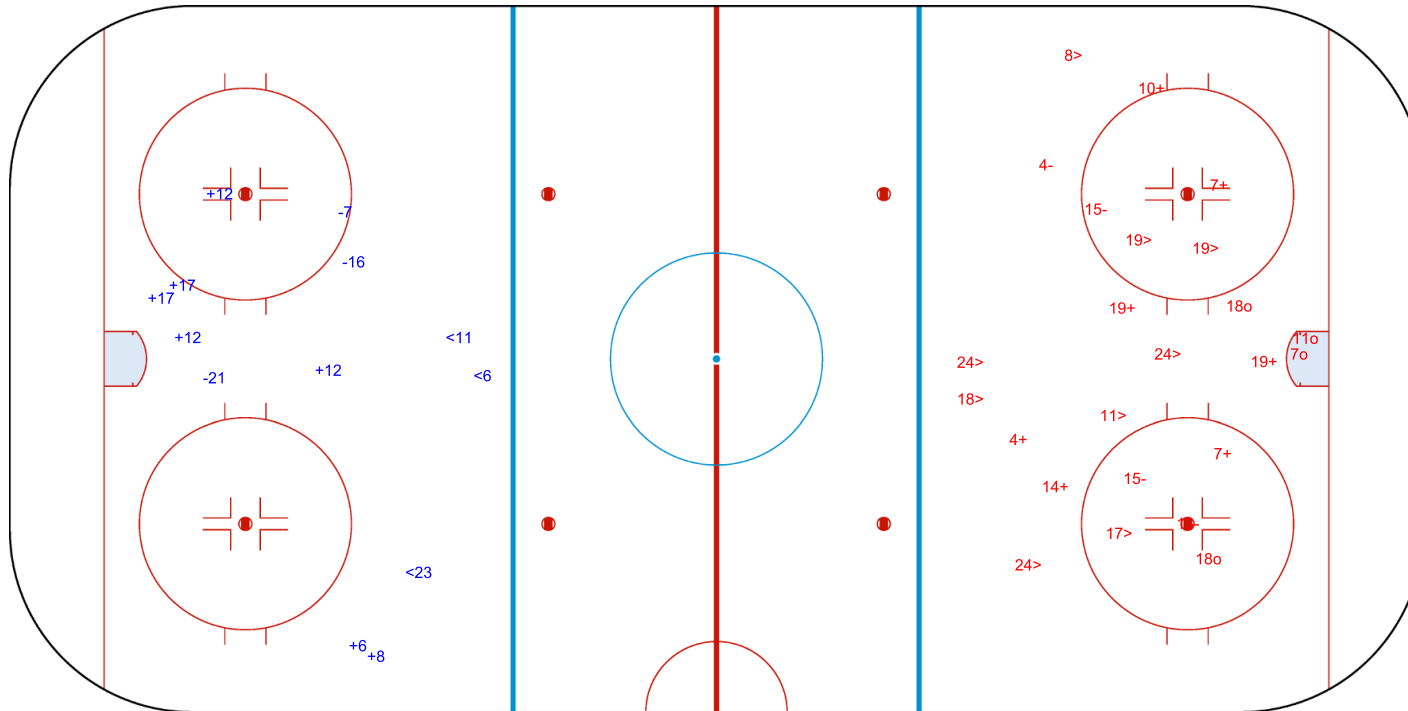

ICE HOCKEY
WOMEN'S WORLD
CHAMPIONSHIP
MEXICO
Mexico City
Division II - Group A

SUN 2 APR 2023
START TIME 18:30

ROUND ROBIN, GAME 2

INTERNATIONAL
ICE HOCKEY
FEDERATION

SHOT CHART

MEX - ESP

1st Period

Shots by MEX

Goals (o): 0 SSG (+): 7
SSP (<): 3 SPG (-): 3

GK 20 of ESP

Shots by ESP

Goals (o): 4 SSG (+): 7
SSP (>): 9 SPG (-): 4

GK 1 of MEX

2023

ICE HOCKEY
WOMEN'S WORLD
CHAMPIONSHIP
MEXICO
Mexico City
Division II - Group A

SAN JERONIMO ARENA

SUN 2 APR 2023
START TIME 18:30

ICE HOCKEY

IIHF ICE HOCKEY WOMEN'S WORLD CHAMPIONSHIP

ROUND ROBIN, GAME 2

INTERNATIONAL
ICE HOCKEY
FEDERATION

Shots by ESP

Goals (o): 1 SSG (+): 9
SSP (<): 12 SPG (-): 12