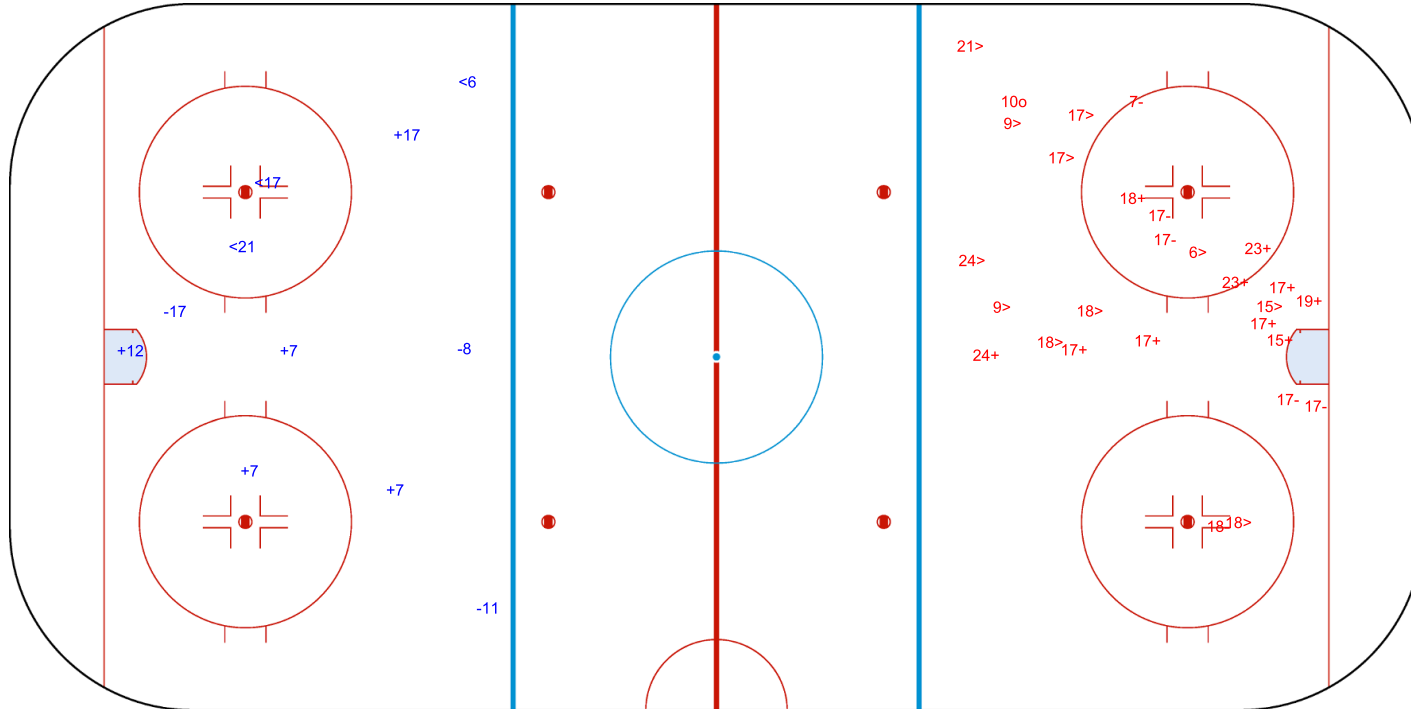

GK 1 of MEX

2nd Period

Shots by MEX

Goals (o): 0 SSG (+): 7
SSP (>): 5 SPG (-): 1

GK 20 of ESP

ICE HOCKEY
WOMEN'S WORLD
CHAMPIONSHIP
MEXICO
Mexico City
Division II - Group A

SUN 2 APR 2023
START TIME 18:30

ROUND ROBIN, GAME 2

INTERNATIONAL
ICE HOCKEY
FEDERATION

Shots by MEX

Goals (o): 0 SSG (+): 5
SSP (-): 3 SPG (-): 3

GK 20 of ESP

GK 25 of ESP

3rd Period

Shots by ESP

Goals (o): 1 SSG (+): 10
SSP (>): 11 SPG (-): 6