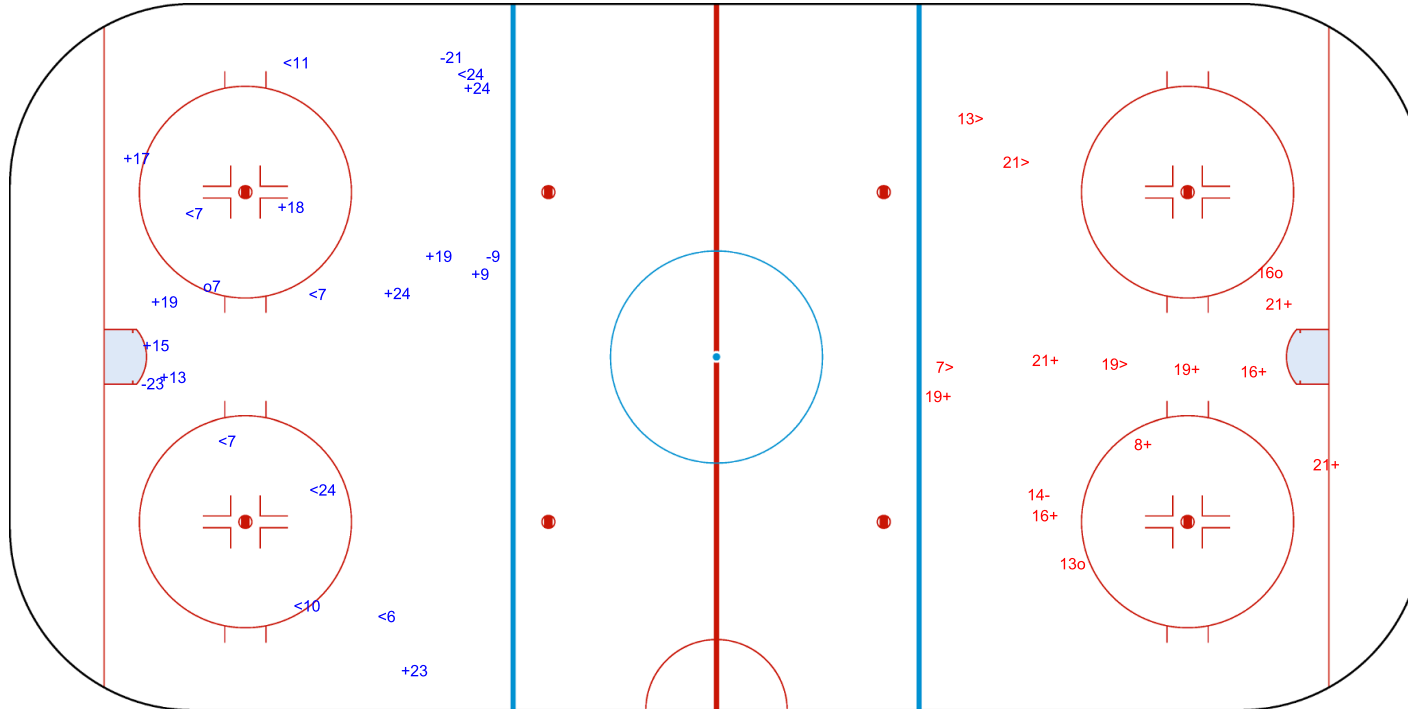

GK 1 of LAT

SAN JERONIMO ARENA

ICE HOCKEY

IIHF ICE HOCKEY WOMEN'S WORLD CHAMPIONSHIP

ICE HOCKEY
WOMEN'S WORLD
CHAMPIONSHIP
MEXICO
Mexico City
Division II - Group A

FRI 7 APR 2023
START TIME 14:00

ROUND ROBIN, GAME 9

INTERNATIONAL
ICE HOCKEY
FEDERATION

Shots by ESP
Goals (o): 1 SSG (+): 10
SSP (-): 8 SPG (-): 3

LAT → 3rd Period ← ESP

Shots by LAT
Goals (o): 2 SSG (+): 8
SSP (>): 4 SPG (-): 1

GK 1 of LAT

GK 20 of ESP

Legend:	
GK	Goalkeeper
SPG	Shots past goal
SSG	Shots saved by goalkeeper
SSP	Shots saved by player