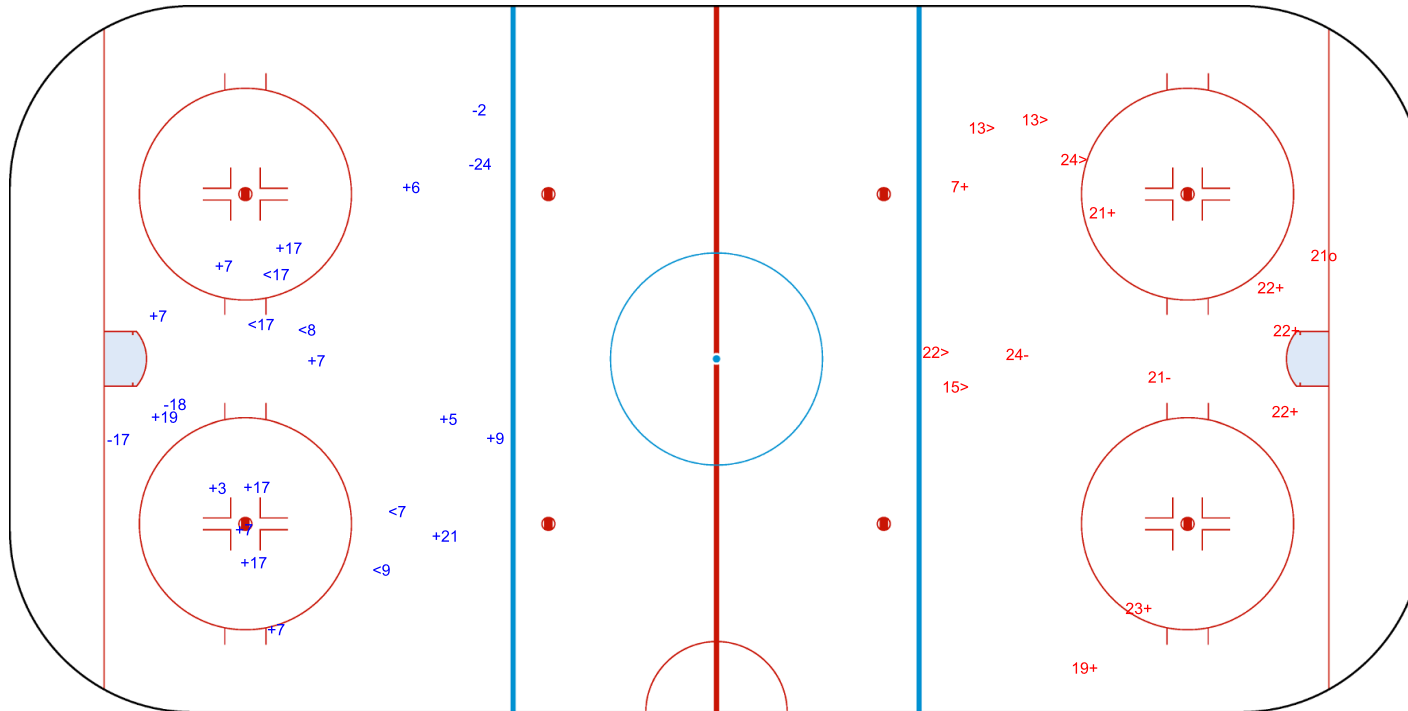

SHOT CHART
LAT - ESP

Shots by ESP

Goals (o): 0 SSG (+): 14
SSP (<): 5 SPG (-): 4

GK 1 of LAT

1st Period

Shots by LAT

Goals (o): 1 SSG (+): 7
SSP (>): 5 SPG (-): 2

GK 20 of ESP

SAN JERONIMO ARENA

ICE HOCKEY

IIHF ICE HOCKEY WOMEN'S WORLD CHAMPIONSHIP

ICE HOCKEY
WOMEN'S WORLD
CHAMPIONSHIP
MEXICO
Mexico City
Division II - Group A

FRI 7 APR 2023

START TIME 14:00

ROUND ROBIN, GAME 9

INTERNATIONAL
ICE HOCKEY
FEDERATION