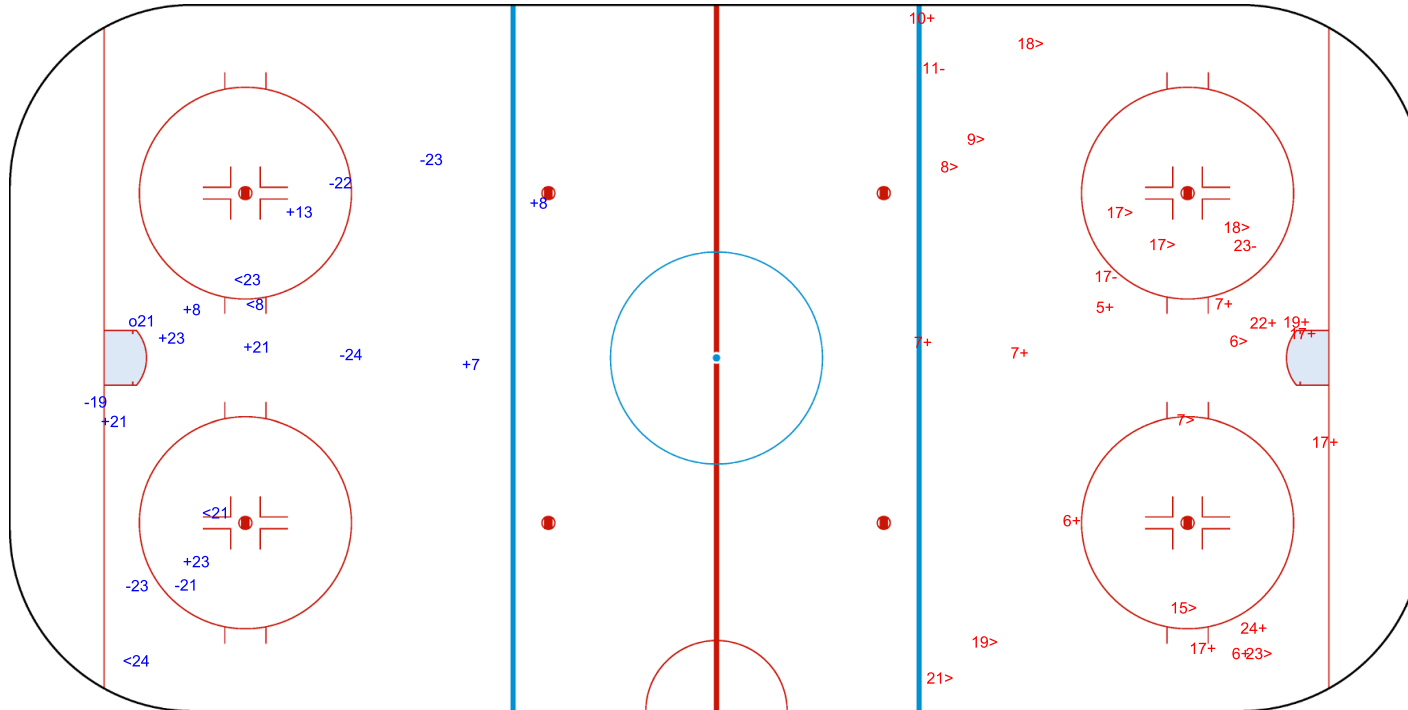

SAN JERONIMO ARENA

ICE HOCKEY

IIHF ICE HOCKEY WOMEN'S WORLD CHAMPIONSHIP

ICE HOCKEY
WOMEN'S WORLD
CHAMPIONSHIP
MEXICO
Mexico City
Division II - Group A

FRI 7 APR 2023

START TIME 14:00

ROUND ROBIN, GAME 9

INTERNATIONAL
ICE HOCKEY
FEDERATION

Shots by LAT

Goals (o): 1 SSG (+): 8

SSP (<): 4 SPG (-): 6

2nd Period

Shots by ESP

Goals (o): 0 SSG (+): 13

SSP (>): 12 SPG (-): 3

GK 20 of ESP

GK 1 of LAT

SAN JERONIMO ARENA

ICE HOCKEY

IIHF ICE HOCKEY WOMEN'S WORLD CHAMPIONSHIP

ICE HOCKEY
WOMEN'S WORLD
CHAMPIONSHIP
MEXICO
Mexico City
Division II - Group A

FRI 7 APR 2023
START TIME 14:00

ROUND ROBIN, GAME 9