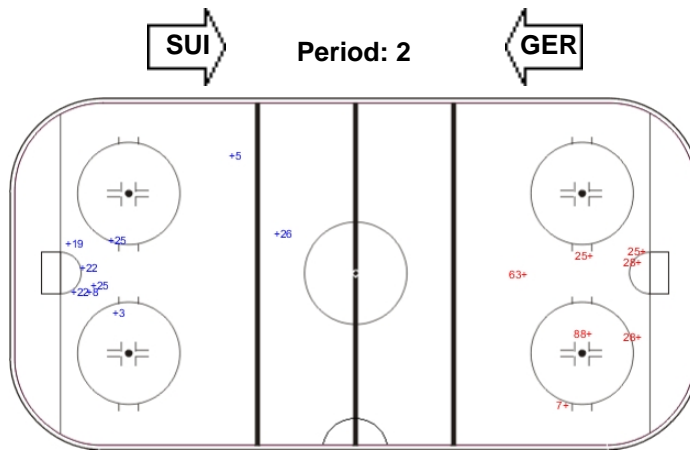

SHOT CHART

GER - SUI

Shots by SUI
Goals (o): 3
SSP (<): 0
SSG (+): 13
SPG (-): 0

Shots by GER
Goals (o): 0
SSP (>): 0
SSG (+): 7
SPG (-): 0

Shots by GER
Goals (o): 0
SSP (<): 0
SSG (+): 9
SPG (-): 0

Shots by SUI
Goals (o): 0
SSP (>): 0
SSG (+): 7
SPG (-): 0