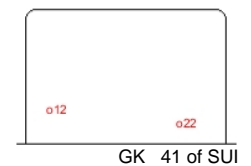

Shots by GER
Goals (o): 2
SSP (>): 0
SSG (+): 11
SPG (-): 0