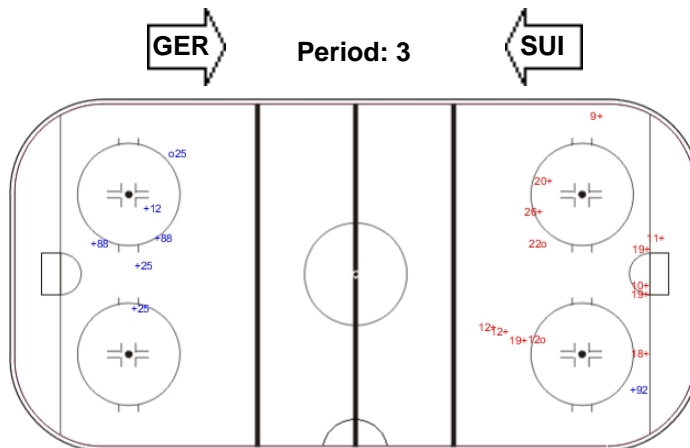

Shots by SUI
Goals (o): 1
SSP (<): 0
SSG (+): 6
SPG (-): 0