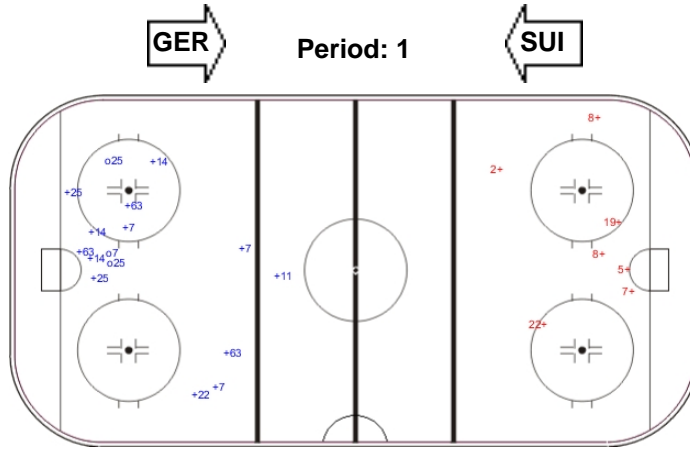

SHOT CHART

GER - SUI

Shots by SUI
Goals (o): 3
SSP (<): 0
SSG (+): 13
SPG (-): 0

Shots by GER
Goals (o): 0
SSP (>): 0
SSG (+): 7
SPG (-): 0

Shots by GER
Goals (o): 0
SSP (<): 0
SSG (+): 9
SPG (-): 0

Shots by SUI
Goals (o): 0
SSP (>): 0
SSG (+): 7
SPG (-): 0