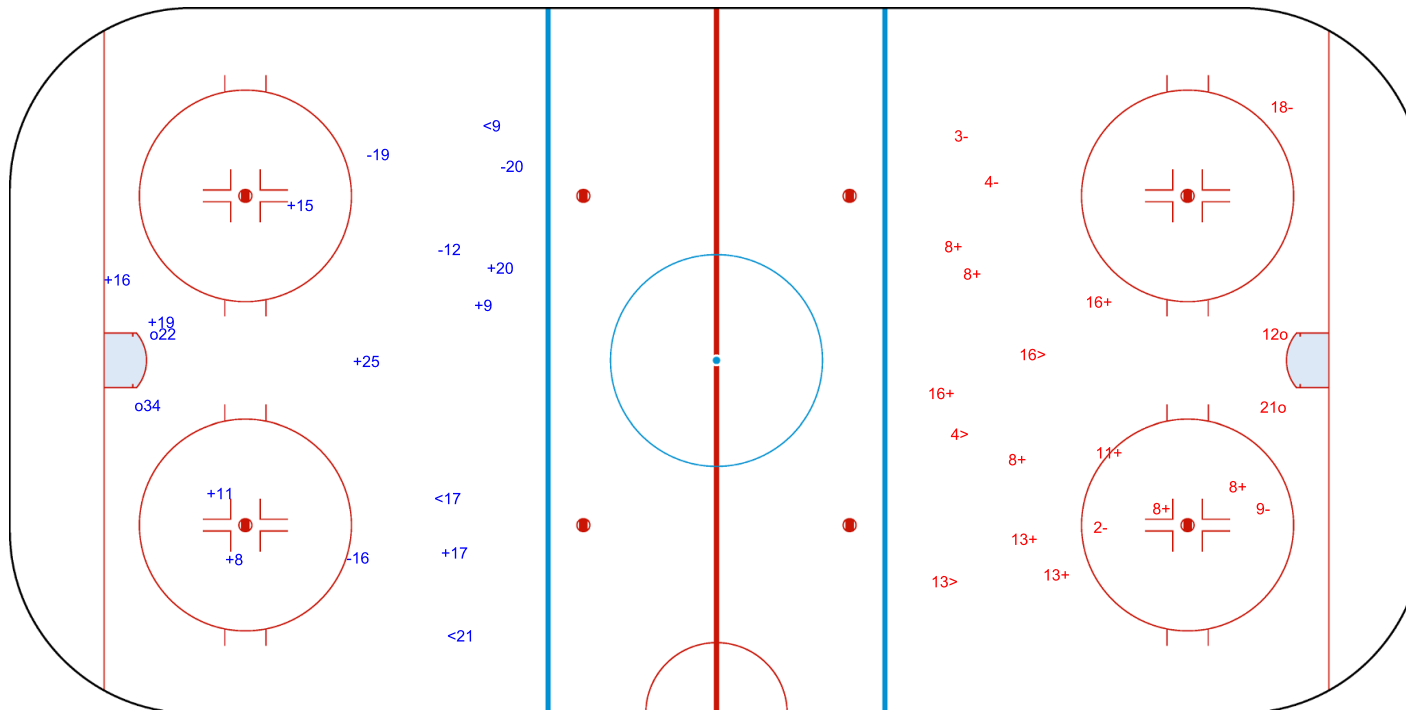

SHOT CHART
 JPN - GER

Shots by GER
 Goals (o): 2 SSG (+): 9
 SSP (-): 3 SPG (-): 4

GK 1 of JPN

JPN Period: 3 GER

Shots by JPN
 Goals (o): 2 SSG (+): 10
 SSP (>): 3 SPG (-): 5

GK 30 of GER

Legend:	
GK	Goalkeeper
SPG	Shots past goal
SSG	Shots saved by goalkeeper
SSP	Shots saved by player