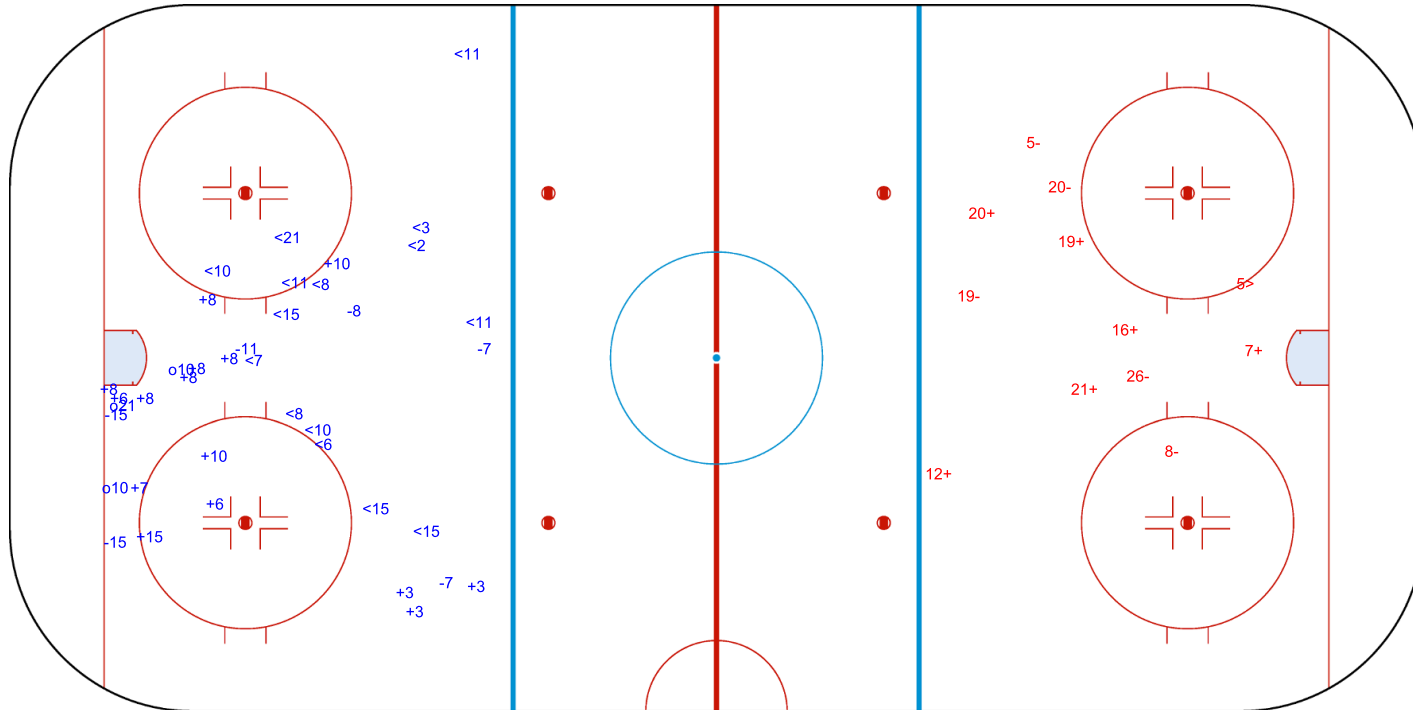

SHOT CHART
LTU - EST

Shots by EST
Goals (o): 0
SSG (+): 6
SSP (-): 6
SPG (-): 0

GK 25 of LTU

1st Period

Shots by LTU
Goals (o): 1
SSG (+): 10
SSP (>): 8
SPG (-): 4

GK 33 of EST

Shots by LTU
Goals (o): 3 SSG (+): 15
SSP (<): 15 SPG (-): 6

GK 33 of EST

EST → 2nd Period ← LTU

Shots by EST
Goals (o): 0 SSG (+): 6
SSP (>): 1 SPG (-): 5

GK 25 of LTU

Shots by EST
Goals (o): 0 SSG (+): 12
SSP (<): 3 SPG (-): 3

GK 1 of LTU

GK 25 of LTU

LTU → 3rd Period ← EST