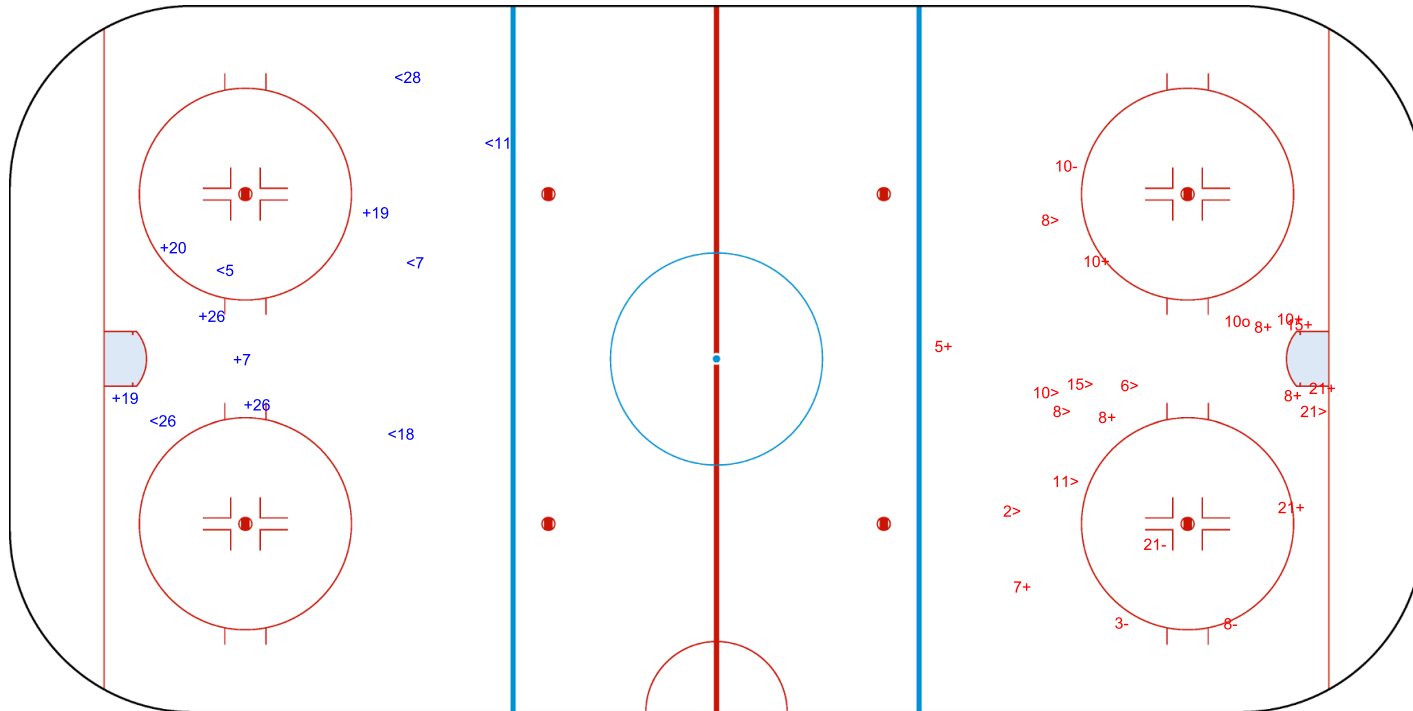

SHOT CHART
LTU - EST

Shots by EST
Goals (o): 0
SSG (+): 6
SSP (-): 6
SPG (-): 0

GK 25 of LTU

1st Period

Shots by LTU
Goals (o): 1
SSG (+): 10
SSP (>): 8
SPG (-): 4

GK 33 of EST

Shots by LTU
Goals (o): 3 SSG (+): 15
SSP (<): 15 SPG (-): 6

GK 33 of EST

EST → 2nd Period ← LTU

Shots by EST
Goals (o): 0 SSG (+): 6
SSP (>): 1 SPG (-): 5

GK 25 of LTU

Shots by EST
Goals (o): 0 SSG (+): 12
SSP (<): 3 SPG (-): 3

GK 1 of LTU

GK 25 of LTU

LTU → 3rd Period ← EST