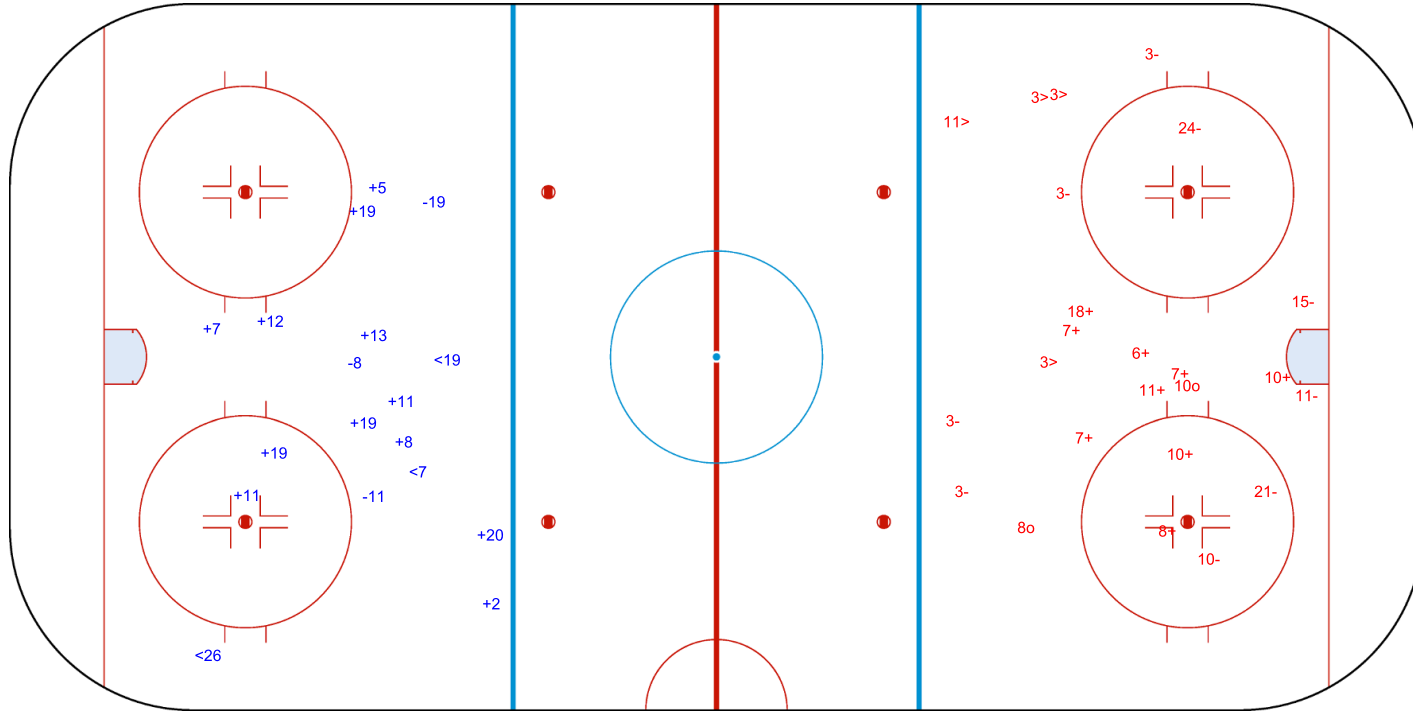

SHOT CHART
LTU - EST

Shots by EST
Goals (o): 0
SSG (+): 6
SSP (-): 6
SPG (-): 0

GK 25 of LTU

1st Period

Shots by LTU
Goals (o): 1
SSG (+): 10
SSP (>): 8
SPG (-): 4

GK 33 of EST

Shots by LTU
Goals (o): 3 SSG (+): 15
SSP (<): 15 SPG (-): 6

GK 33 of EST

EST → 2nd Period ← LTU

Shots by EST
Goals (o): 0 SSG (+): 6
SSP (>): 1 SPG (-): 5

GK 25 of LTU

Shots by EST
Goals (o): 0 SSG (+): 12
SSP (<): 3 SPG (-): 3

GK 1 of LTU

GK 25 of LTU

LTU → 3rd Period ← EST