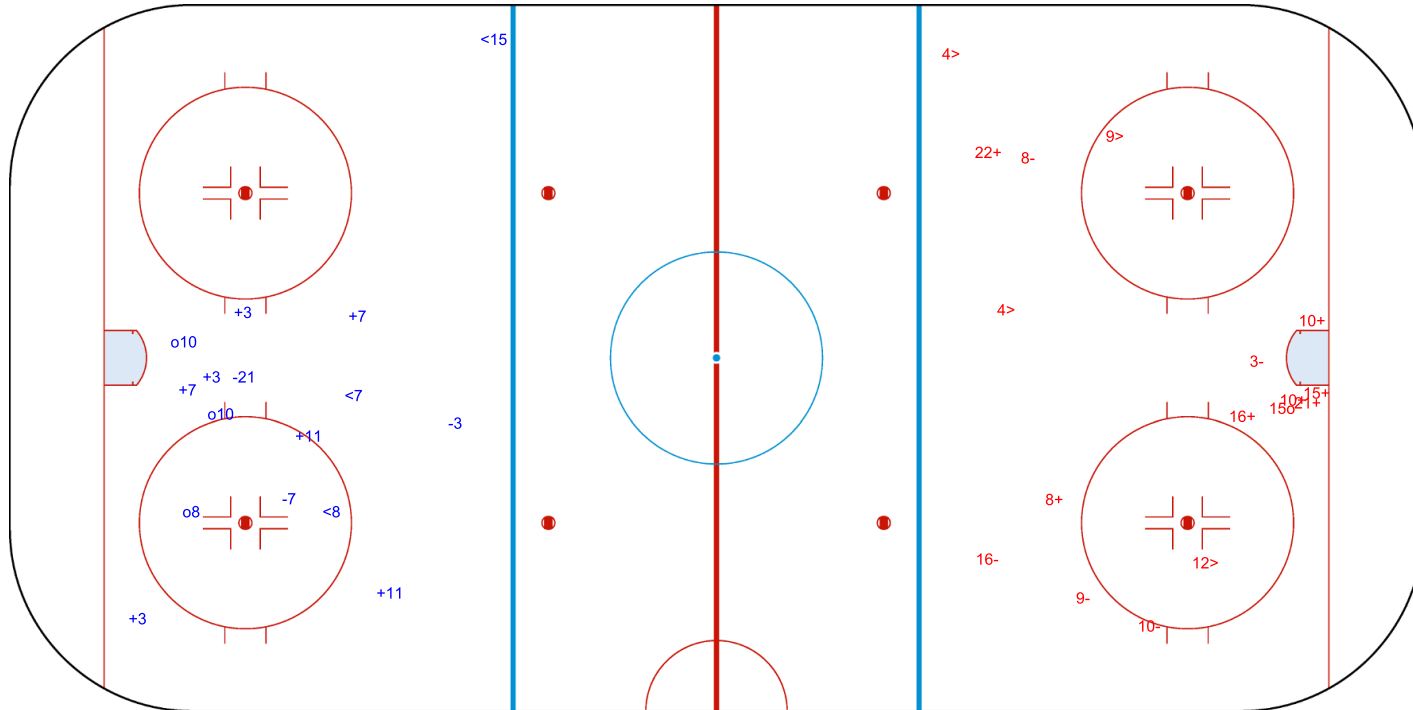

SHOT CHART
HKG - LTU

Shots by LTU
Goals (o): 0
SSG (+): 18
SSP (-): 2
SPG (-): 2

GK 25 of HKG

1st Period

Shots by HKG
Goals (o): 1
SSG (+): 12
SSP (>): 2
SPG (-): 0

GK 1 of LTU

Shots by HKG

Goals (o): 2 SSG (+): 10
SSP (<): 4 SPG (-): 6

GK 1 of LTU

GK 25 of LTU

2nd Period

Shots by LTU

Goals (o): 1 SSG (+): 7
SSP (>): 0 SPG (-): 6

GK 25 of HKG

Shots by LTU
Goals (o): 3 SSG (+): 7
SSP (<): 3 SPG (-): 3

GK 25 of HKG

3rd Period

Shots by HKG
Goals (o): 1 SSG (+): 7
SSP (>): 4 SPG (-): 5

GK 25 of LTU

Shots by LTU
Goals (o): 0
SSP (-): 0
SSG (+): 5
SPG (-): 2

GK 25 of HKG

Overtime

Shots by HKG
Goals (o): 0
SSP (>): 1
SSG (+): 5
SPG (-): 2