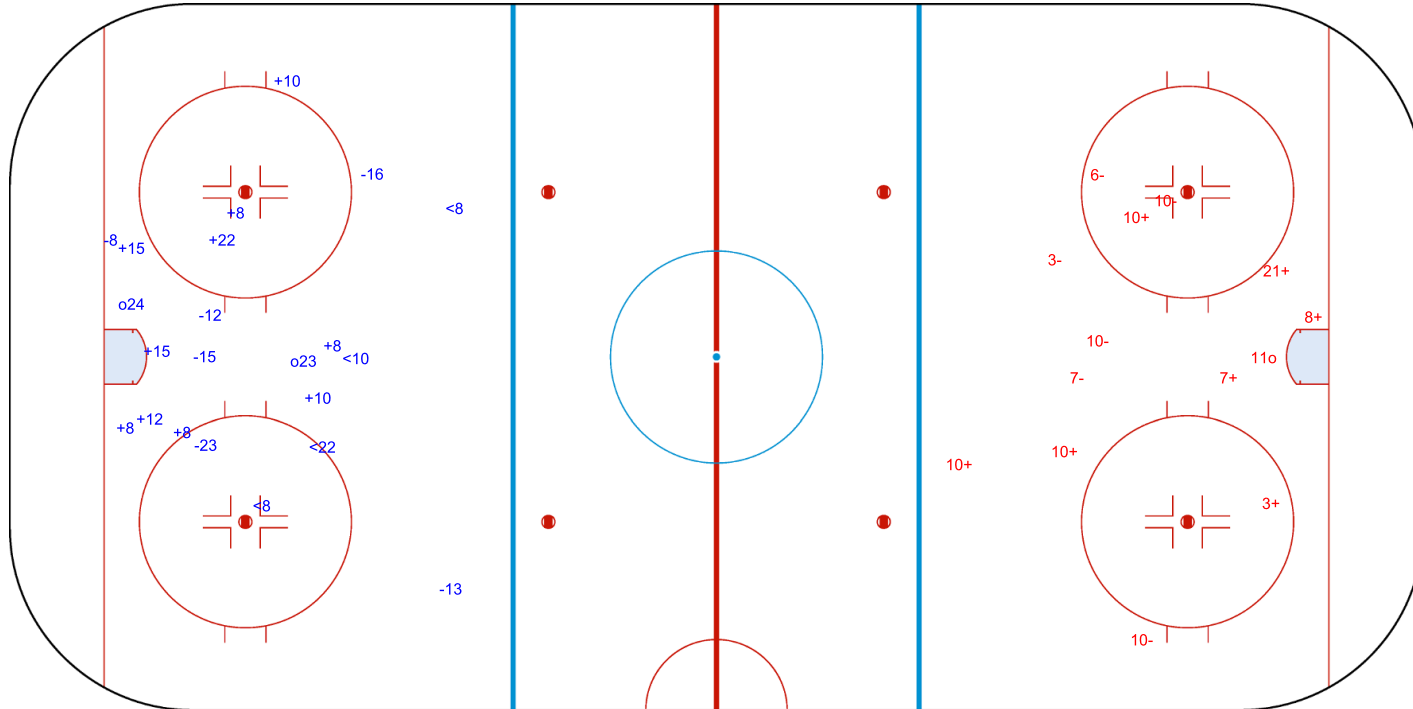

SHOT CHART
HKG - LTU

Shots by LTU
Goals (o): 0
SSG (+): 18
SSP (-): 2
SPG (-): 2

GK 25 of HKG

1st Period

Shots by HKG
Goals (o): 1
SSG (+): 12
SSP (>): 2
SPG (-): 0

GK 1 of LTU

Shots by HKG

Goals (o): 2 SSG (+): 10
SSP (<): 4 SPG (-): 6

GK 1 of LTU

GK 25 of LTU

2nd Period

Shots by LTU

Goals (o): 1 SSG (+): 7
SSP (>): 0 SPG (-): 6

GK 25 of HKG

Shots by LTU
Goals (o): 3 SSG (+): 7
SSP (<): 3 SPG (-): 3

GK 25 of HKG