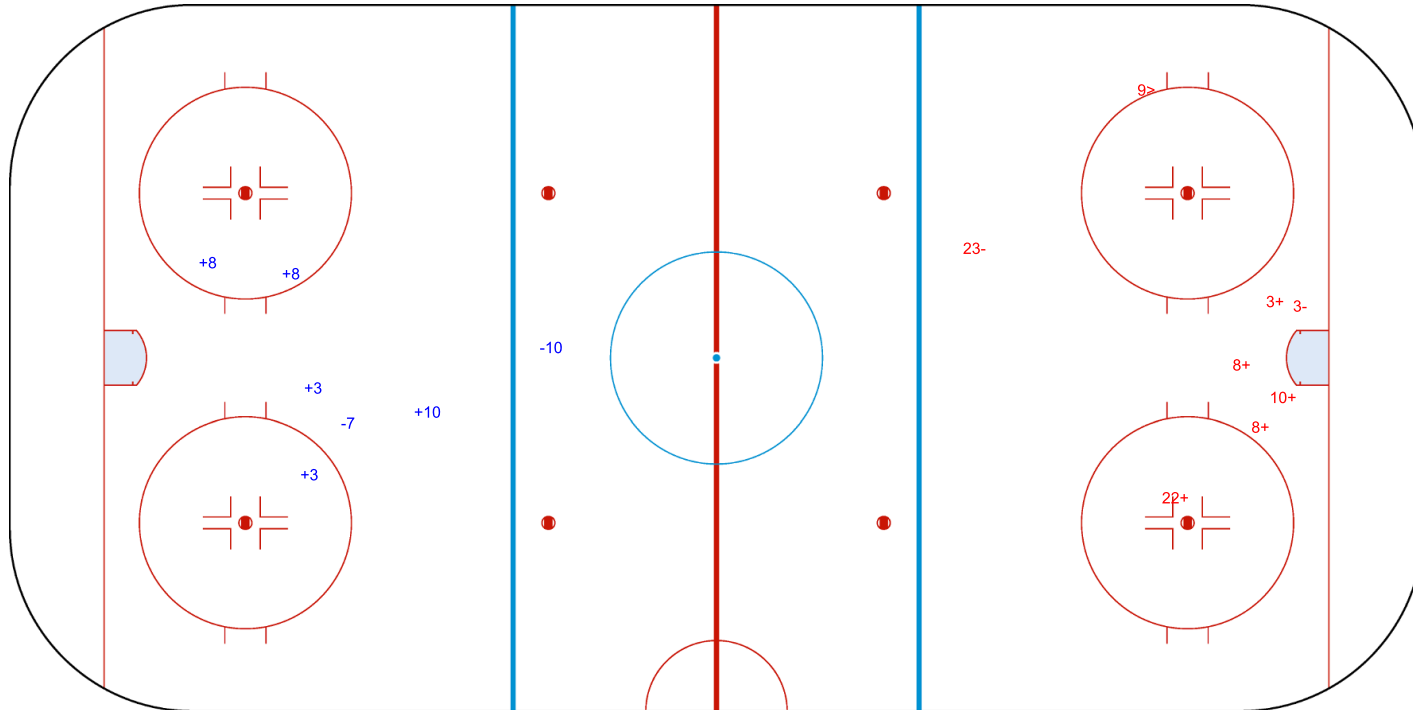

GK 1 of LTU

GK 25 of LTU

2nd Period

Shots by LTU

Goals (o): 1 SSG (+): 7
SSP (>): 0 SPG (-): 6

GK 25 of HKG

Shots by LTU
Goals (o): 3 SSG (+): 7
SSP (<): 3 SPG (-): 3

GK 25 of HKG

3rd Period

Shots by HKG
Goals (o): 1 SSG (+): 7
SSP (>): 4 SPG (-): 5

GK 25 of LTU

Shots by LTU
Goals (o): 0
SSP (-): 0
SSG (+): 5
SPG (-): 2

GK 25 of HKG

Overtime

Shots by HKG
Goals (o): 0
SSP (>): 1
SSG (+): 5
SPG (-): 2

GK 25 of LTU

| | | |
|----------------|---------------------------|--|
| Legend: | | |
| GK | Goalkeeper | |
| SPG | Shots past goal | |
| SSG | Shots saved by goalkeeper | |
| SSP | Shots saved by player | |