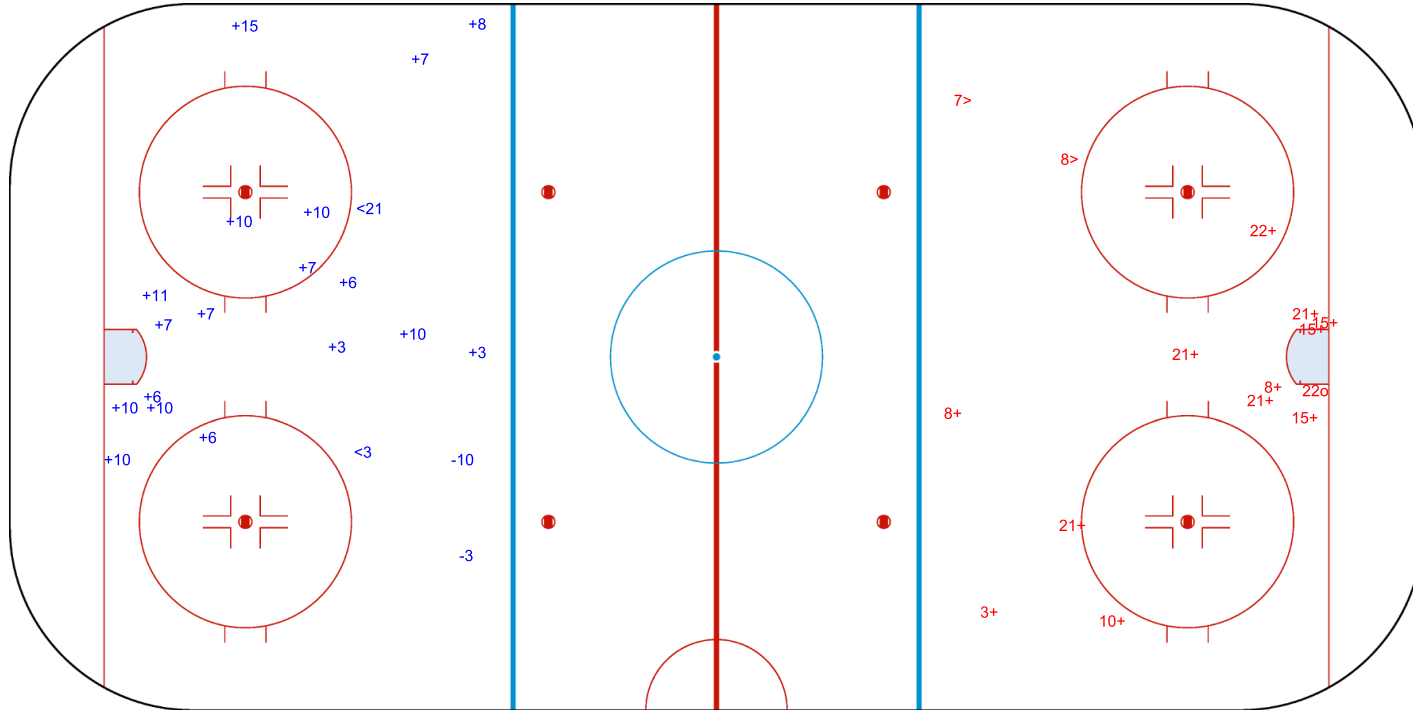

SHOT CHART
HKG - LTU

Shots by LTU
Goals (o): 0
SSG (+): 18
SSP (-): 2
SPG (-): 2

GK 25 of HKG

1st Period

Shots by HKG
Goals (o): 1
SSG (+): 12
SSP (>): 2
SPG (-): 0

GK 1 of LTU

Shots by HKG

Goals (o): 2 SSG (+): 10
SSP (<): 4 SPG (-): 6

GK 1 of LTU

GK 25 of LTU

2nd Period

Shots by LTU

Goals (o): 1 SSG (+): 7
SSP (>): 0 SPG (-): 6

GK 25 of HKG

Shots by LTU
Goals (o): 3 SSG (+): 7
SSP (<): 3 SPG (-): 3

GK 25 of HKG