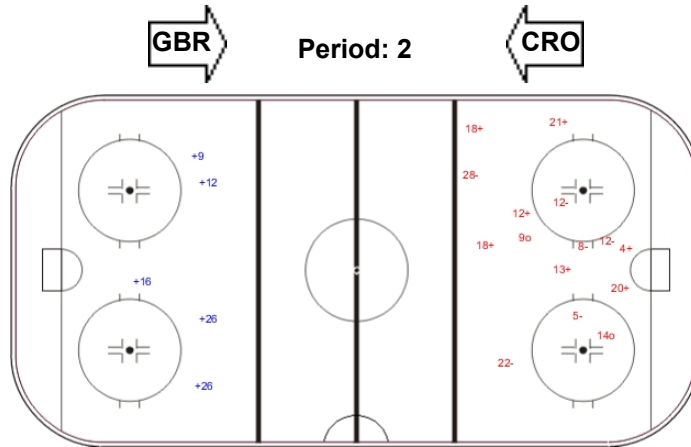

SHOT CHART

CRO - GBR

Shots by GBR

Goals (o): 1   SSG (+): 10
SSP (<): 1   SPG (-): 4

GK 30 of CRO

Shots by CRO

Goals (o): 0   SSG (+): 5
SSP (<): 0   SPG (-): 0

GK 30 of GBR

Shots by GBR

Goals (o): 1   SSG (+): 8
SSP (<): 0   SPG (-): 0

GK 30 of CRO

Shots by CRO

Goals (o): 1   SSG (+): 4
SSP (>): 1   SPG (-): 1

GK 30 of GBR

Shots by GBR

Goals (o): 2   SSG (+): 7
SSP (>): 0   SPG (-): 6

GK 30 of CRO

Shots by CRO

Goals (o): 0   SSG (+): 4
SSP (>): 1   SPG (-): 0

GK 30 of GBR

LEGEND

GK Goalkeeper   **SPG** Shots past goal   **SSG** Shots saved by goalkeeper   **SSP** Shots saved by player