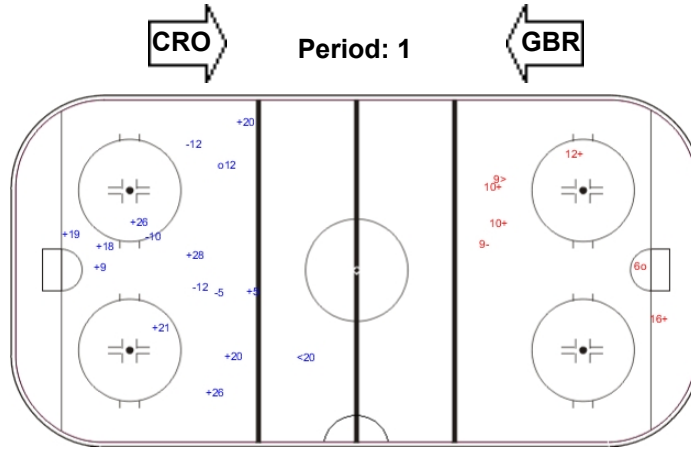

SHOT CHART

CRO - GBR

Shots by GBR

Goals (o): 1   SSG (+): 10
SSP (<): 1   SPG (-): 4

GK 30 of CRO

Shots by CRO

Goals (o): 0   SSG (+): 5
SSP (<): 0   SPG (-): 0

GK 30 of GBR

Shots by GBR

Goals (o): 1   SSG (+): 8
SSP (<): 0   SPG (-): 0

GK 30 of CRO

Shots by CRO

Goals (o): 1   SSG (+): 4
SSP (>): 1   SPG (-): 1

GK 30 of GBR

Shots by GBR

Goals (o): 2   SSG (+): 7
SSP (>): 0   SPG (-): 6

GK 30 of CRO

Shots by CRO

Goals (o): 0   SSG (+): 4
SSP (>): 1   SPG (-): 0

GK 30 of GBR

LEGEND

GK Goalkeeper   **SPG** Shots past goal   **SSG** Shots saved by goalkeeper   **SSP** Shots saved by player