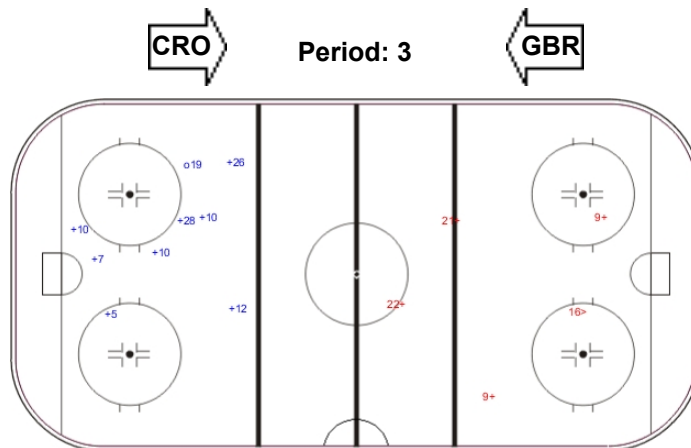

SHOT CHART

CRO - GBR

Shots by GBR

Goals (o): 1   SSG (+): 10
SSP (<): 1   SPG (-): 4

GK 30 of CRO

Shots by CRO

Goals (o): 0   SSG (+): 5
SSP (<): 0   SPG (-): 0

GK 30 of GBR

Shots by GBR

Goals (o): 1   SSG (+): 8
SSP (<): 0   SPG (-): 0

GK 30 of CRO

Shots by CRO

Goals (o): 1   SSG (+): 4
SSP (>): 1   SPG (-): 1

GK 30 of GBR

Shots by GBR

Goals (o): 2   SSG (+): 7
SSP (>): 0   SPG (-): 6

GK 30 of CRO

Shots by CRO

Goals (o): 0   SSG (+): 4
SSP (>): 1   SPG (-): 0

GK 30 of GBR

LEGEND

GK Goalkeeper   **SPG** Shots past goal   **SSG** Shots saved by goalkeeper   **SSP** Shots saved by player