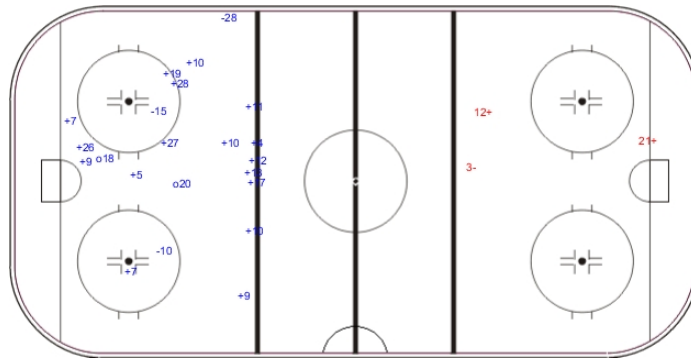

SHOT CHART

GBR - ROU

Shots by GBR

Goals (o): 2 SSG (+): 17
SSP (<): 0 SPG (-): 3

Shots by ROU

Goals (o): 0 SSG (+): 2
SSP (>): 0 SPG (-): 1

Shots by ROU

Goals (o): 0 SSG (+): 3
SSP (<): 0 SPG (-): 2