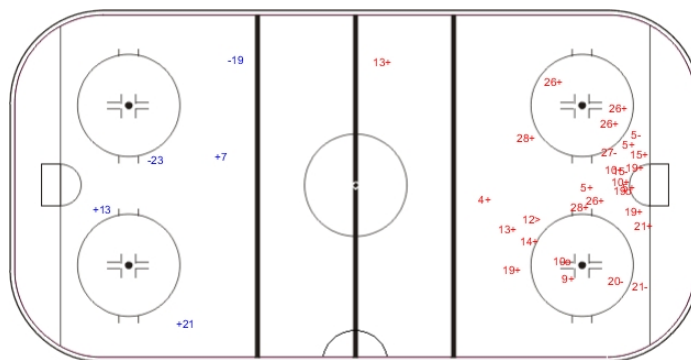

SHOT CHART

GBR - ROU

Shots by GBR

Goals (o): 2 SSG (+): 17
SSP (<): 0 SPG (-): 3

Shots by ROU

Goals (o): 0 SSG (+): 2
SSP (>): 0 SPG (-): 1

Shots by ROU

Goals (o): 0 SSG (+): 3
SSP (<): 0 SPG (-): 2