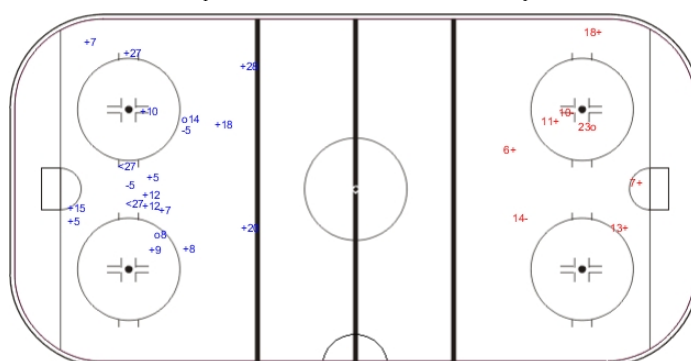

Shots by ROU

Goals (o): 1   SSG (+): 5
SSP (>): 0   SPG (-): 2

LEGEND

GK Goalkeeper   **SPG** Shots past goal   **SSG** Shots saved by goalkeeper   **SSP** Shots saved by player