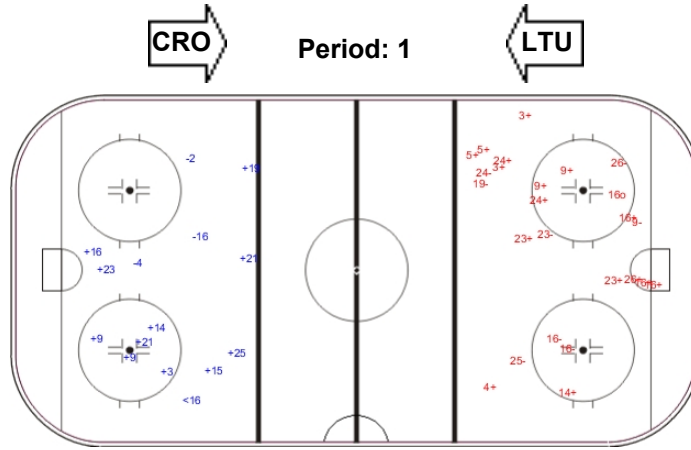

SHOT CHART

LTU - CRO

Shots by LTU

Goals (o): 0 SSG (+): 11
SSP (<): 1 SPG (-): 3

GK 1 of CRO

Shots by CRO

Goals (o): 0 SSG (+): 10
SSP (<): 0 SPG (-): 1

GK 30 of LTU

Shots by LTU

Goals (o): 1 SSG (+): 7
SSP (<): 2 SPG (-): 5

GK 1 of CRO

Shots by CRO

Goals (o): 1 SSG (+): 16
SSP (>): 0 SPG (-): 8

GK 30 of LTU

Shots by LTU

Goals (o): 0 SSG (+): 4
SSP (>): 1 SPG (-): 5

GK 1 of CRO

Shots by CRO

Goals (o): 0 SSG (+): 3
SSP (>): 0 SPG (-): 1

GK 30 of LTU

Shots by LTU

Goals (o): 0

SSG (+): 1

SSP (<): 0