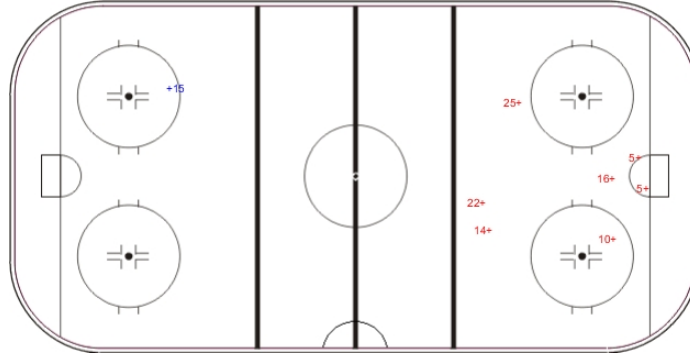

Shots by LTU

Goals (o): 0

SSG (+): 1

SSP (<): 0

SPG (-): 0

GK 1 of CRO

Overtime

Shots by CRO

Goals (o): 0

SSG (+): 7

SSP (>): 0

SPG (-): 0

GK 30 of LTU

LEGEND

GK Goalkeeper

SPG Shots past goal

SSG Shots saved by goalkeeper

SSP Shots saved by player