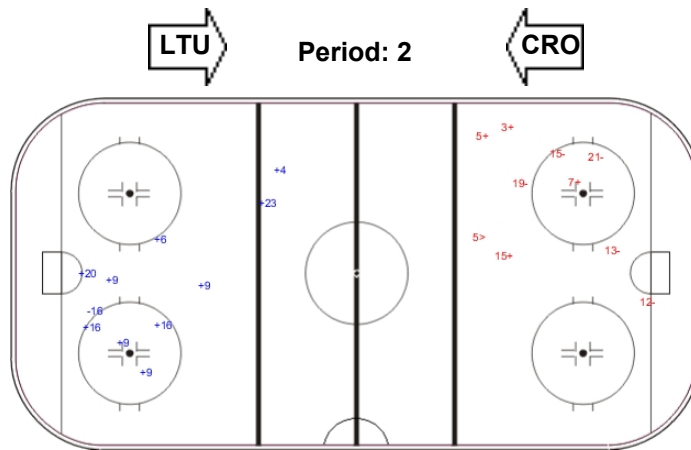

SHOT CHART

LTU - CRO

Shots by LTU

Goals (o): 0 SSG (+): 11
SSP (<): 1 SPG (-): 3

GK 1 of CRO

Shots by CRO

Goals (o): 0 SSG (+): 10
SSP (<): 0 SPG (-): 1

GK 30 of LTU

Shots by LTU

Goals (o): 1 SSG (+): 7
SSP (<): 2 SPG (-): 5

GK 1 of CRO

Shots by CRO

Goals (o): 1 SSG (+): 16
SSP (>): 0 SPG (-): 8

GK 30 of LTU

Shots by LTU

Goals (o): 0 SSG (+): 4
SSP (>): 1 SPG (-): 5

GK 1 of CRO

Shots by CRO

Goals (o): 0 SSG (+): 3
SSP (>): 0 SPG (-): 1

GK 30 of LTU

Shots by LTU

Goals (o): 0

SSG (+): 1

SSP (<): 0