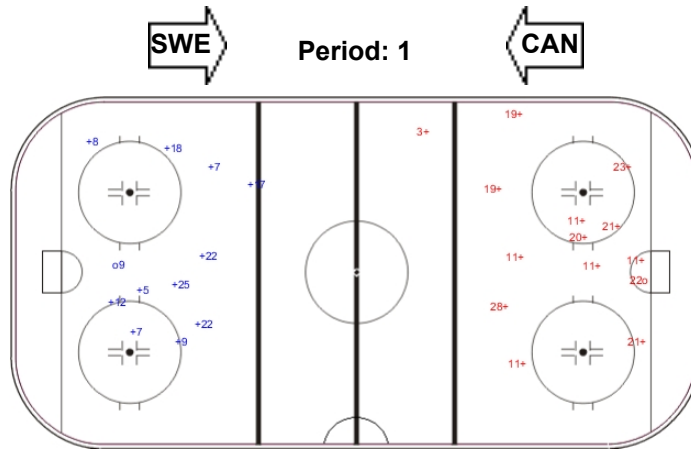

SHOT CHART

CAN - SWE

Shots by CAN

Goals (o): 1 SSG (+): 11
SSP (<): 0 SPG (-): 0

Shots by SWE

Goals (o): 1 SSG (+): 13
SSP (>): 0 SPG (-): 0

Shots by SWE

Goals (o): 2 SSG (+): 7
SSP (<): 0 SPG (-): 0