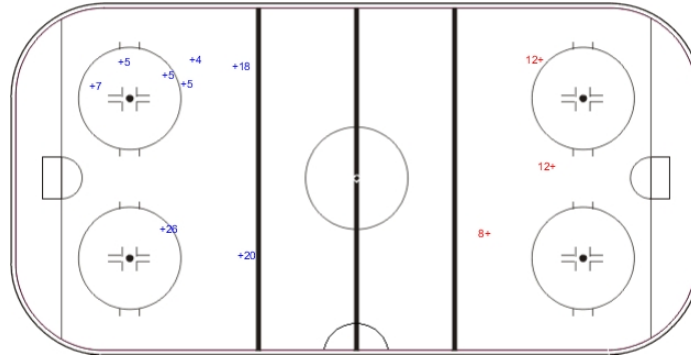

SSG (+): 8

SSP (<): 0

SPG (-): 0

GK 1 of SWE

Overtime

Shots by SWE

Goals (o): 0

SSG (+): 3