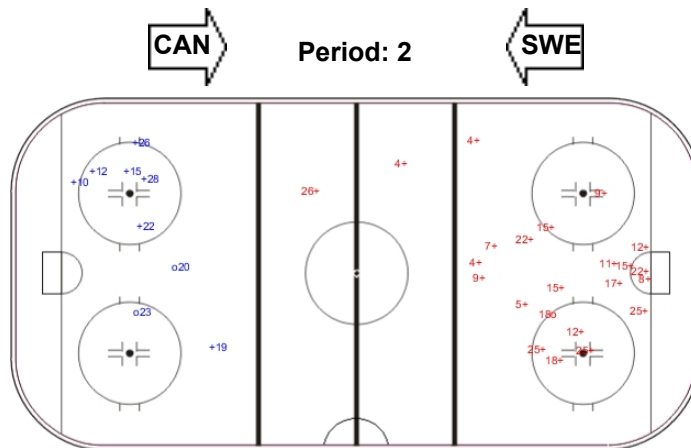

SHOT CHART

CAN - SWE

Shots by CAN

Goals (o): 1 SSG (+): 11
SSP (<): 0 SPG (-): 0

Shots by SWE

Goals (o): 1 SSG (+): 13
SSP (>): 0 SPG (-): 0

Shots by SWE

Goals (o): 2 SSG (+): 7
SSP (<): 0 SPG (-): 0