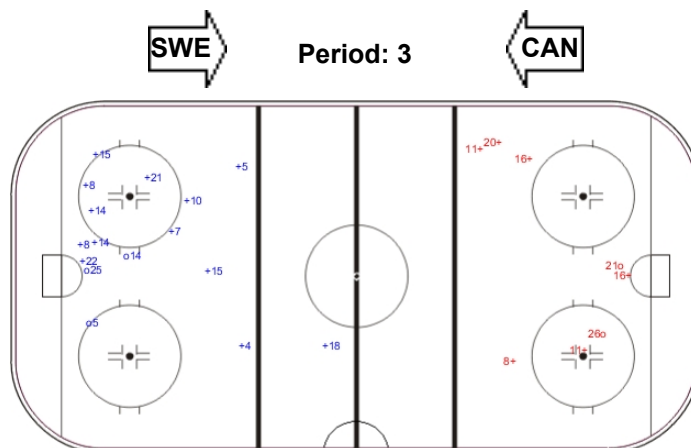

Shots by CAN

Goals (o): 3   SSG (+): 13
SSP (<): 0   SPG (-): 0

Shots by SWE

Goals (o): 2   SSG (+): 6
SSP (>): 0   SPG (-): 0