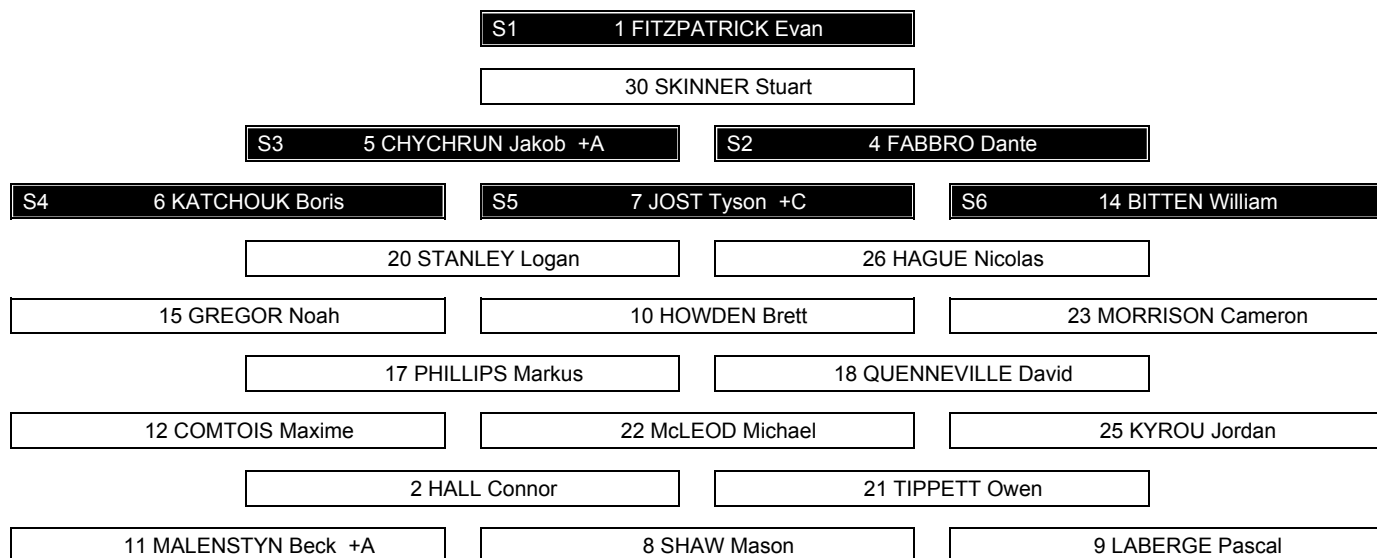

GRAPHICAL LINE-UPS

CAN - SUI

Referee(s)

13 GRUMSEN Jacob (DEN) , 39 VOSS Cameron (USA)

Linesmen

91 DALTON Andrew (GBR) , 65 SAHA Joonas (FIN)

Team: CAN - Canada (white)

Head Coach: CLOUSTON Shaun