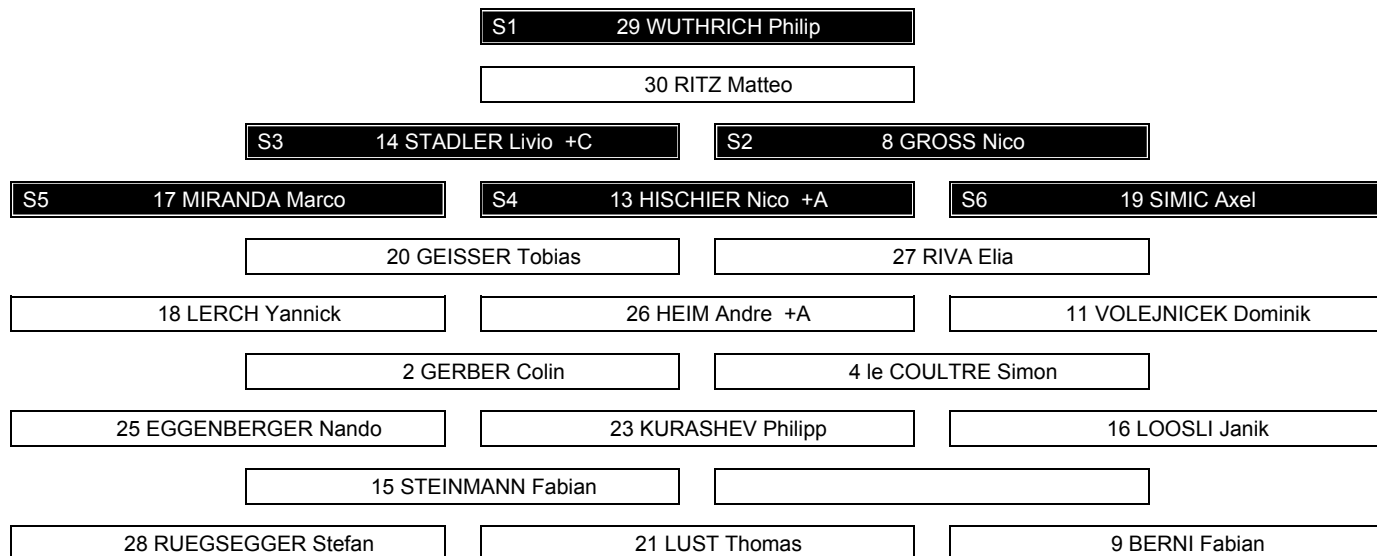

GRAPHICAL LINE-UPS

CAN - SUI

Referee(s)

13 GRUMSEN Jacob (DEN) , 39 VOSS Cameron (USA)

Linesmen

91 DALTON Andrew (GBR) , 65 SAHA Joonas (FIN)

Team: CAN - Canada (white)

Head Coach: CLOUSTON Shaun

Team: SUI - Switzerland (red)

Head Coach: PATERLINI Thierry

**LEGEND**

Sn Starting position +A Assistant captain +C Captain