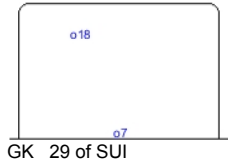

SHOT CHART

CAN - SUI

Shots by CAN

Goals (o): 2 SSG (+): 14
SSP (<): 0 SPG (-): 0

Shots by SUI

Goals (o): 1 SSG (+): 13
SSP (<): 0 SPG (-): 0

Shots by CAN

Goals (o): 4 SSG (+): 10
SSP (<): 0 SPG (-): 0