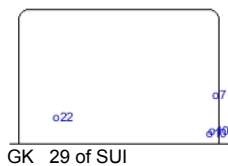

SHOT CHART

CAN - SUI

Shots by CAN

Goals (o): 2 SSG (+): 14
SSP (<): 0 SPG (-): 0

Shots by SUI

Goals (o): 1 SSG (+): 13
SSP (<): 0 SPG (-): 0

Shots by CAN

Goals (o): 4 SSG (+): 10
SSP (<): 0 SPG (-): 0