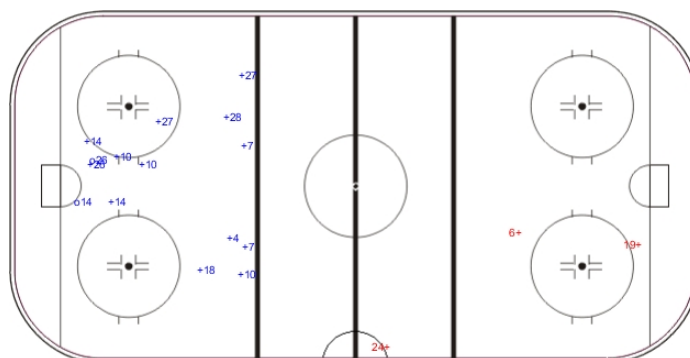

Shots by FRA

Goals (o): 0   SSG (+): 3
SSP (>): 0   SPG (-): 0

GK 29 of SWE

LEGEND

GK Goalkeeper   **SPG** Shots past goal   **SSG** Shots saved by goalkeeper   **SSP** Shots saved by player