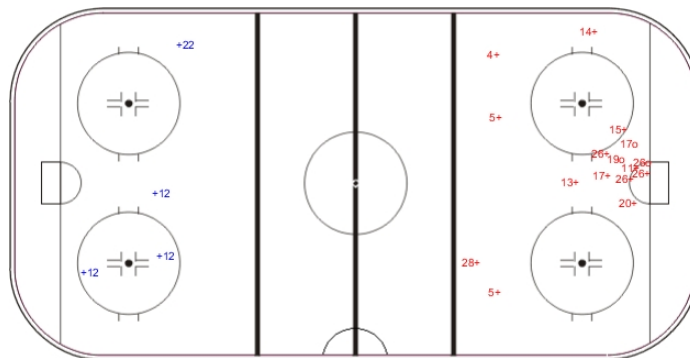

Shots by SWE

Goals (o): 3   SSG (+): 13
SSP (>): 0   SPG (-): 0

GK 25 of FRA

Shots by SWE

Goals (o): 2   SSG (+): 13
SSP (<): 0   SPG (-): 0

GK 25 of FRA