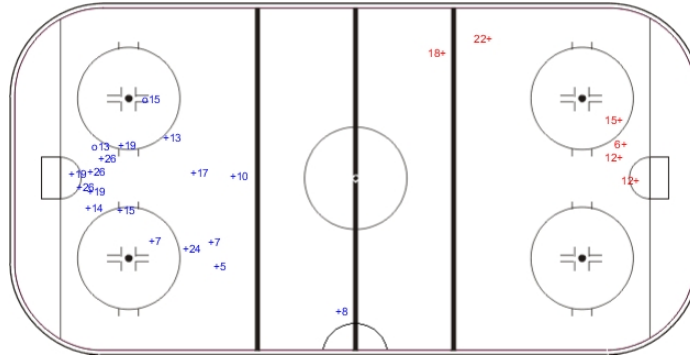

SHOT CHART

SWE - FRA

Shots by SWE

Goals (o): 2 SSG (+): 16
SSP (<): 0 SPG (-): 0

GK 25 of FRA

Shots by FRA

Goals (o): 0 SSG (+): 6
SSP (>): 0 SPG (-): 0

GK 29 of SWE