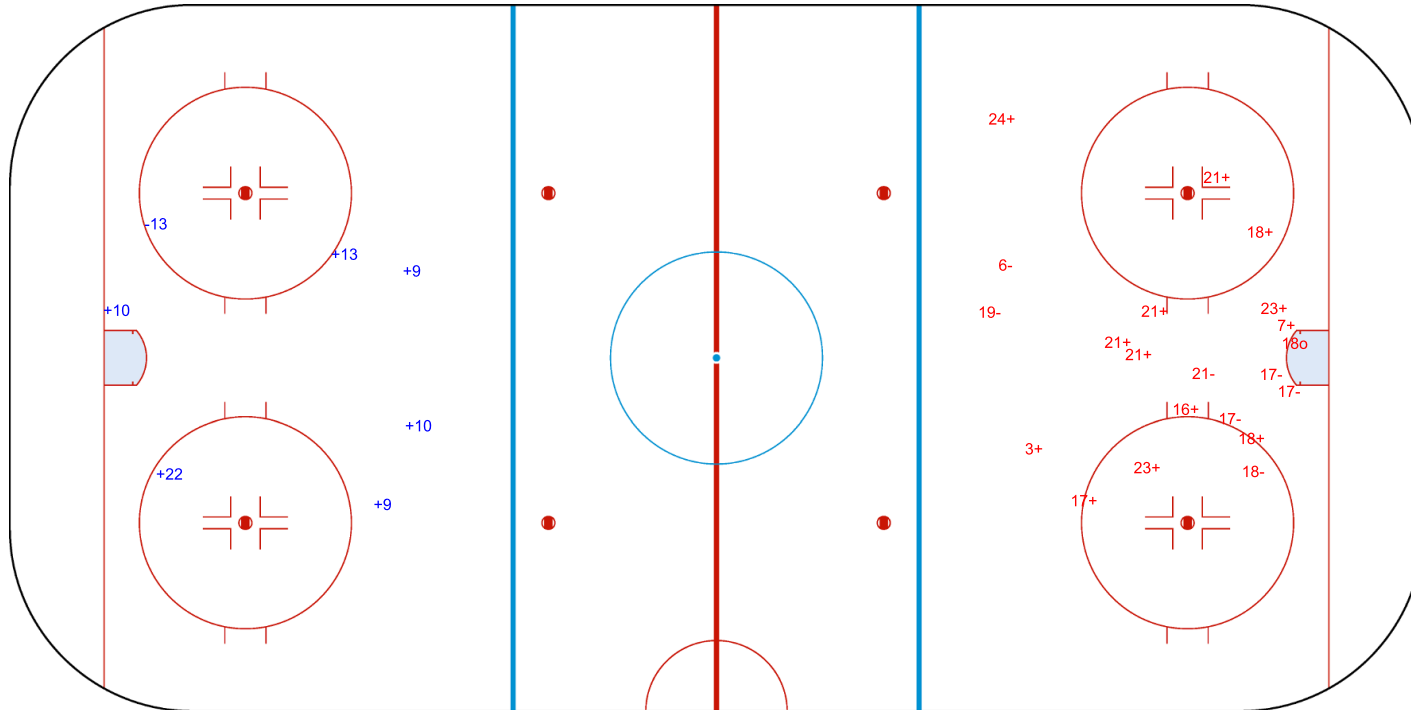

Shots by BEL

Goals (o): 0   SSG (+): 6
SSP (<): 0   SPG (-): 1

GK 1 of ISR

3rd Period

Shots by ISR

Goals (o): 1   SSG (+): 13
SSP (>): 0   SPG (-): 7

GK 20 of BEL

Legend:	
GK	Goalkeeper
SPG	Shots past goal
SSG	Shots saved by goalkeeper
SSP	Shots saved by player