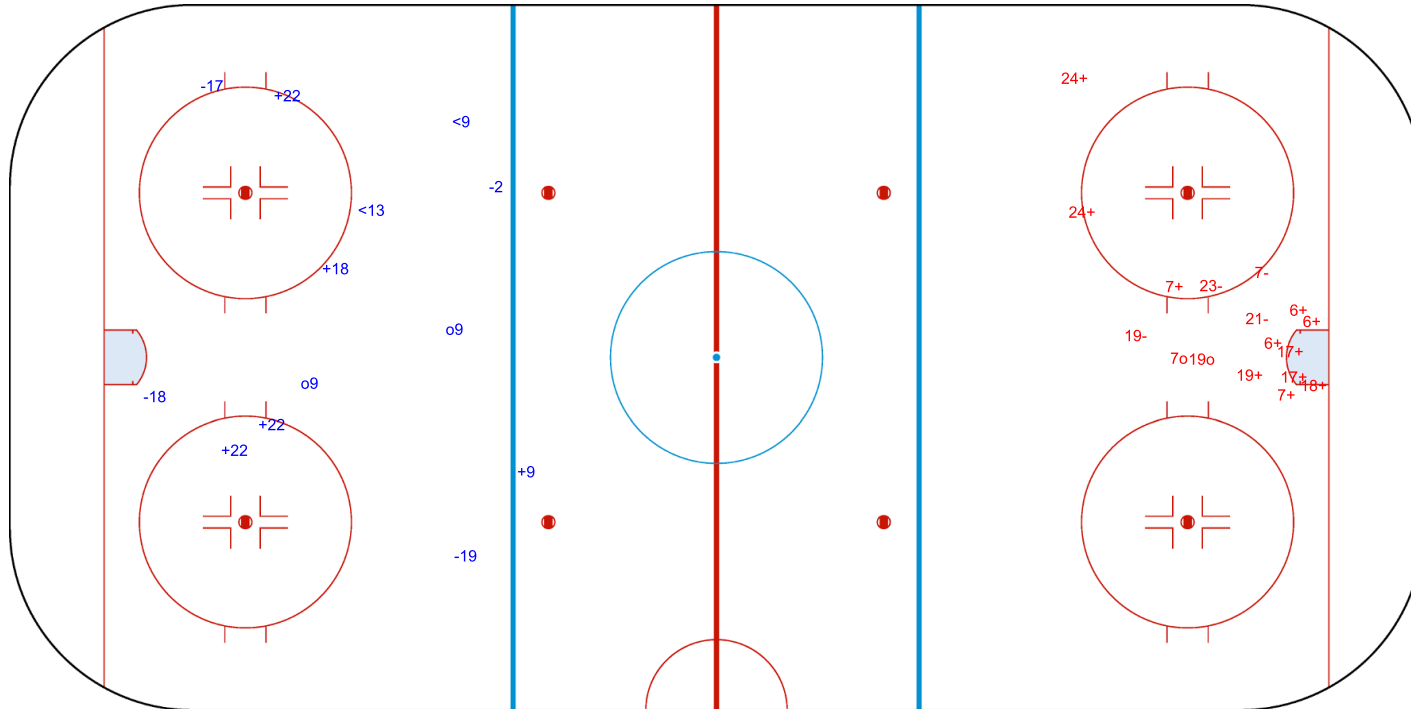

SHOT CHART
BEL - ISR

Shots by BEL
Goals (o): 2 SSG (+): 5
SSP (<): 2 SPG (-): 4

GK 1 of ISR

ISR → 1st Period ← BEL

Shots by ISR
Goals (o): 2 SSG (+): 11
SSP (>): 0 SPG (-): 4

GK 20 of BEL

Shots by ISR
Goals (o): 2
SSP (<): 1
SSG (+): 14
SPG (-): 7

GK 20 of BEL

BEL → 2nd Period ← ISR

Shots by BEL
Goals (o): 1
SSP (>): 4
SSG (+): 6
SPG (-): 5

GK 1 of ISR

Shots by BEL

Goals (o): 0 SSG (+): 6
SSP (<): 0 SPG (-): 1

GK 1 of ISR

3rd Period