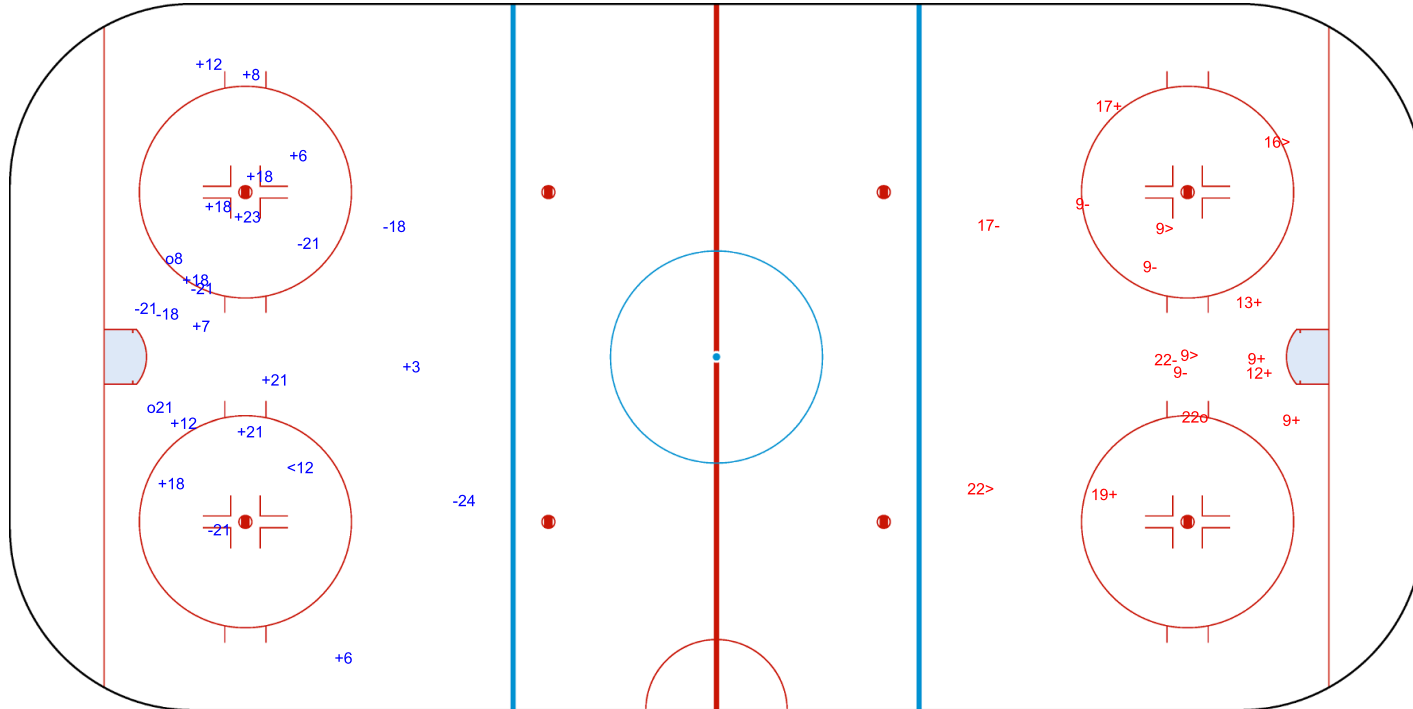

SHOT CHART
BEL - ISR

Shots by BEL
Goals (o): 2 SSG (+): 5
SSP (<): 2 SPG (-): 4

GK 1 of ISR

ISR → 1st Period ← BEL

Shots by ISR
Goals (o): 2 SSG (+): 11
SSP (>): 0 SPG (-): 4

GK 20 of BEL

Shots by ISR
Goals (o): 2
SSP (<): 1
SSG (+): 14
SPG (-): 7

GK 20 of BEL

BEL → 2nd Period ← ISR

Shots by BEL
Goals (o): 1
SSP (>): 4
SSG (+): 6
SPG (-): 5

GK 1 of ISR

Shots by BEL

Goals (o): 0 SSG (+): 6
SSP (<): 0 SPG (-): 1

GK 1 of ISR

3rd Period