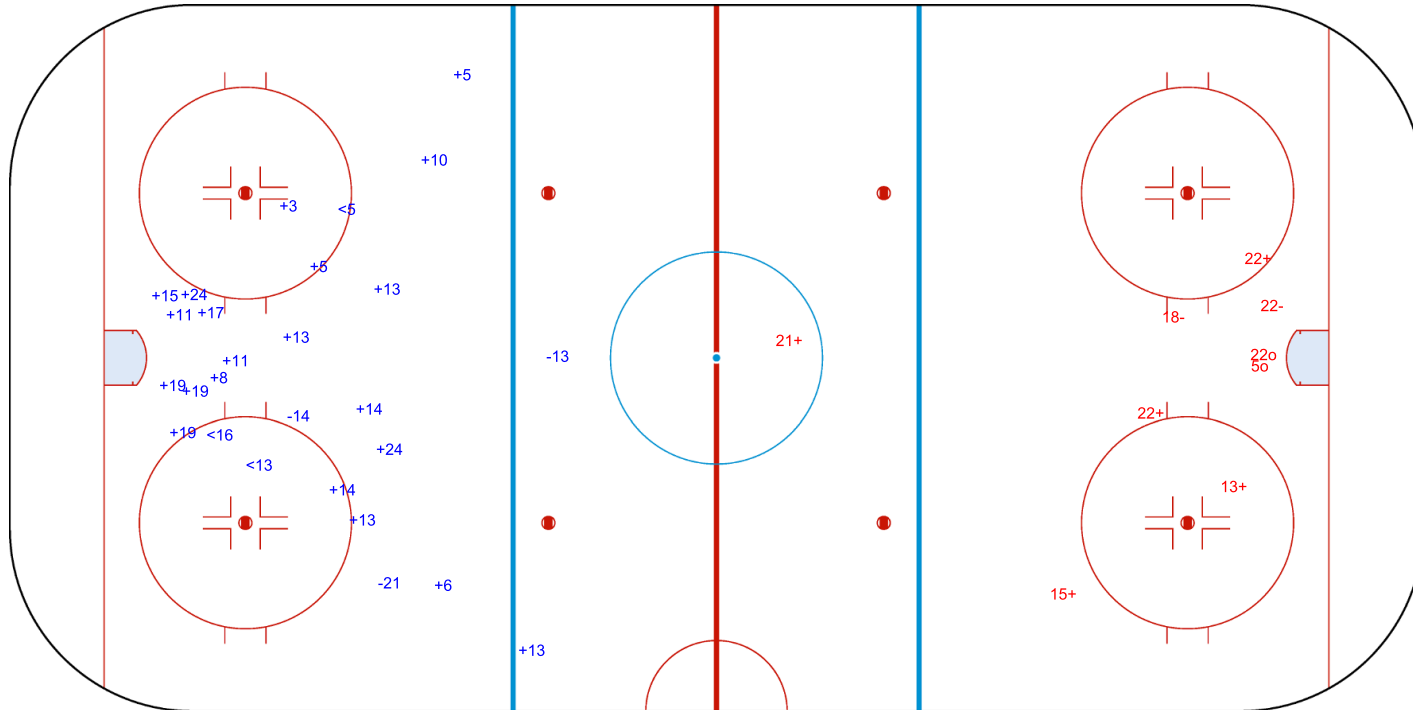

Goals (o): 0 SSG (+): 21
SSP (<): 3 SPG (-): 3

GK 1 of ISL

ISL → 2nd Period ← SRB

Shots by ISL

Goals (o): 2 SSG (+): 5
SSP (>): 0 SPG (-): 2

GK 1 of SRB

Shots by ISL

Goals (o): 0