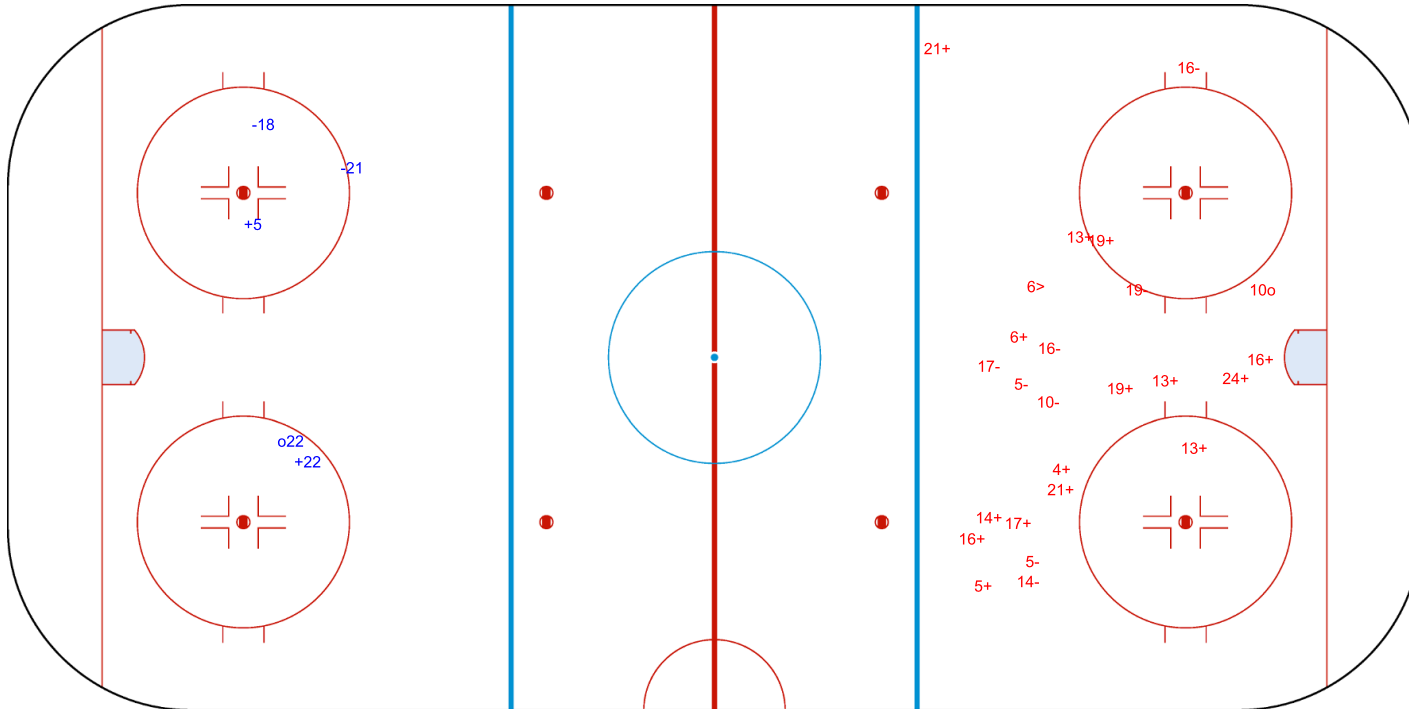

SHOT CHART

SRB - ISL

1st Period

Shots by ISL

Goals (o): 1

SSP (<): 0

SSG (+): 2

SPG (-): 2

GK 1 of SRB

Shots by SRB

Goals (o): 1

SSP (>): 1

SSG (+): 15

SPG (-): 8

GK 1 of ISL

Shots by SRB