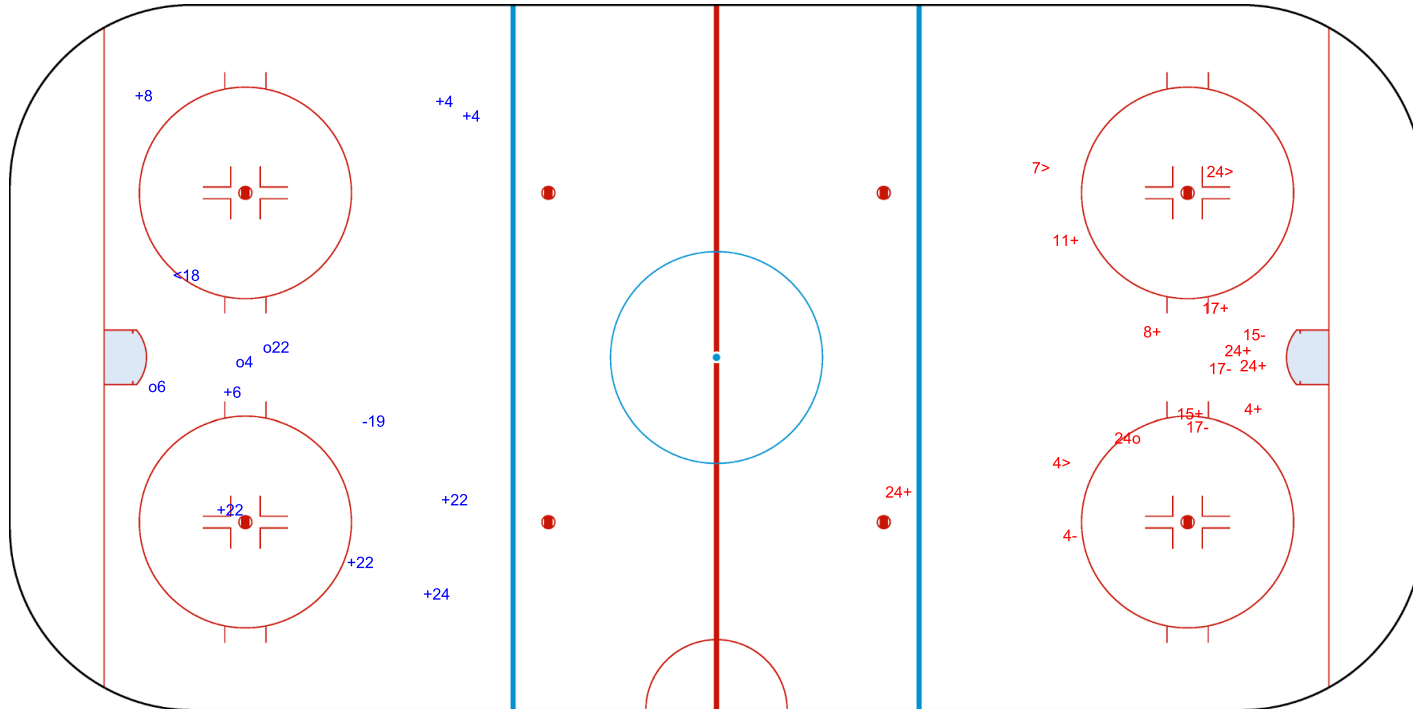

GK 25 of AUS

Shots by AUS

Goals (o): 1

SSP (>): 3

SSG (+): 8

SPG (-): 4

GK 1 of ISL

Shots by AUS