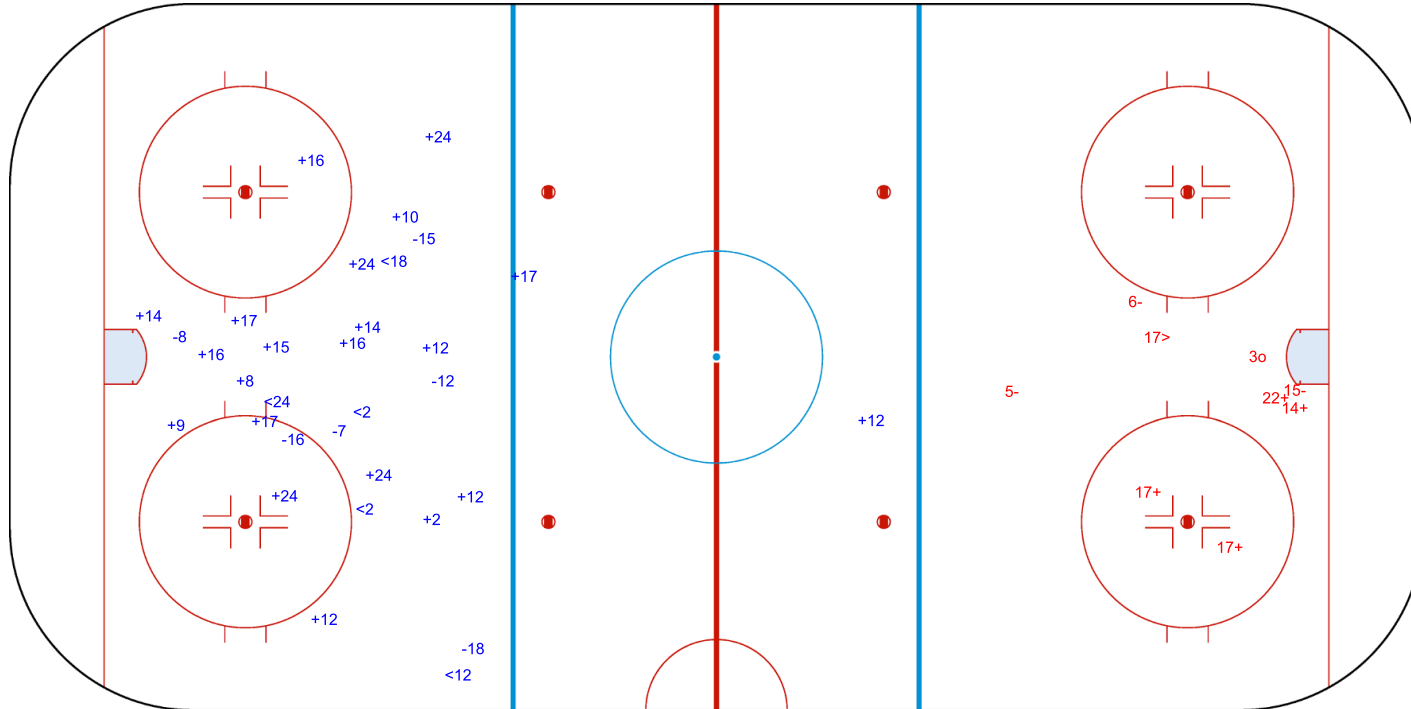

Goals (o): 0    SSG (+): 21  
SSP (<): 5    SPG (-): 6

GK 1 of ISL

2nd Period

Shots by ISL

Goals (o): 1    SSG (+): 4  
SSP (>): 1    SPG (-): 3

GK 20 of AUS

GK 25 of AUS

Shots by ISL