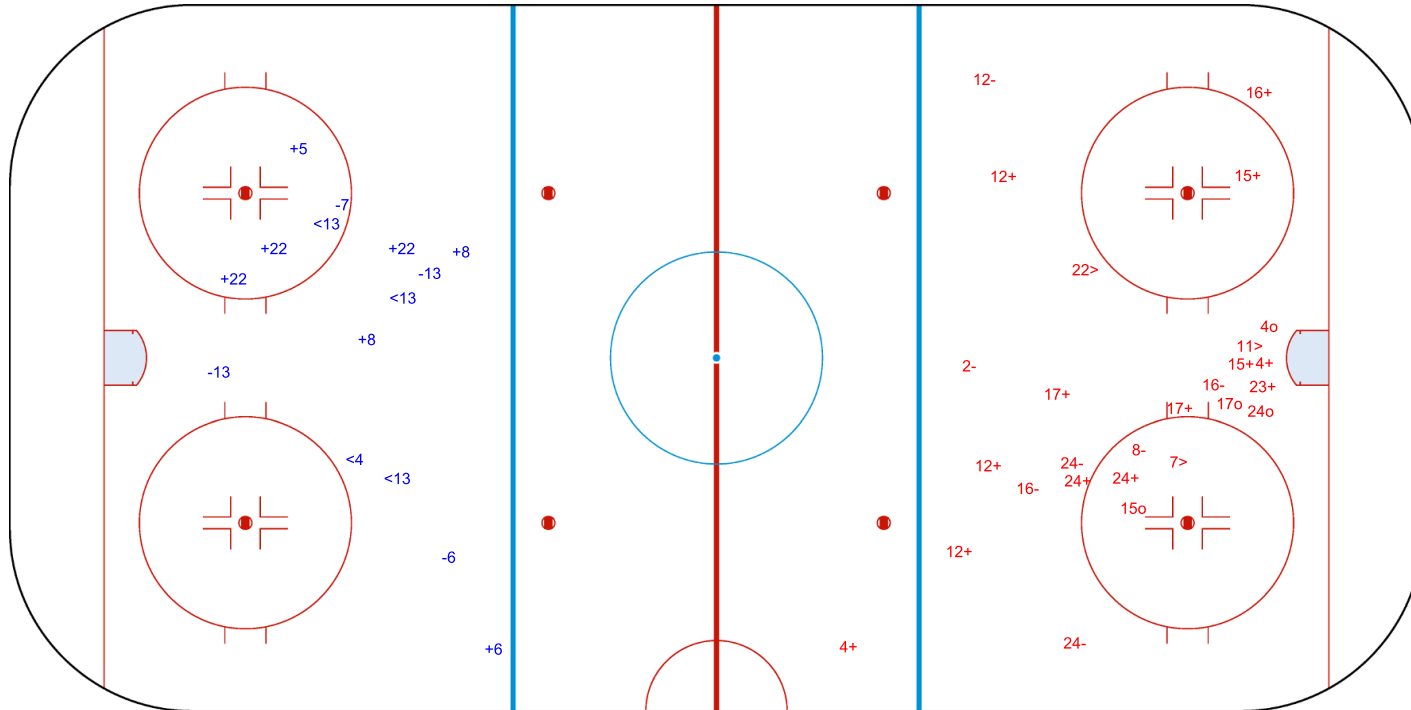

Shots by AUS

Goals (o): 4

SSG (+): 13

SSP (>): 3

SPG (-): 7

GK 1 of ISL

Legend:	
<b>GK</b>	Goalkeeper
<b>SPG</b>	Shots past goal
<b>SSG</b>	Shots saved by goalkeeper
<b>SSP</b>	Shots saved by player