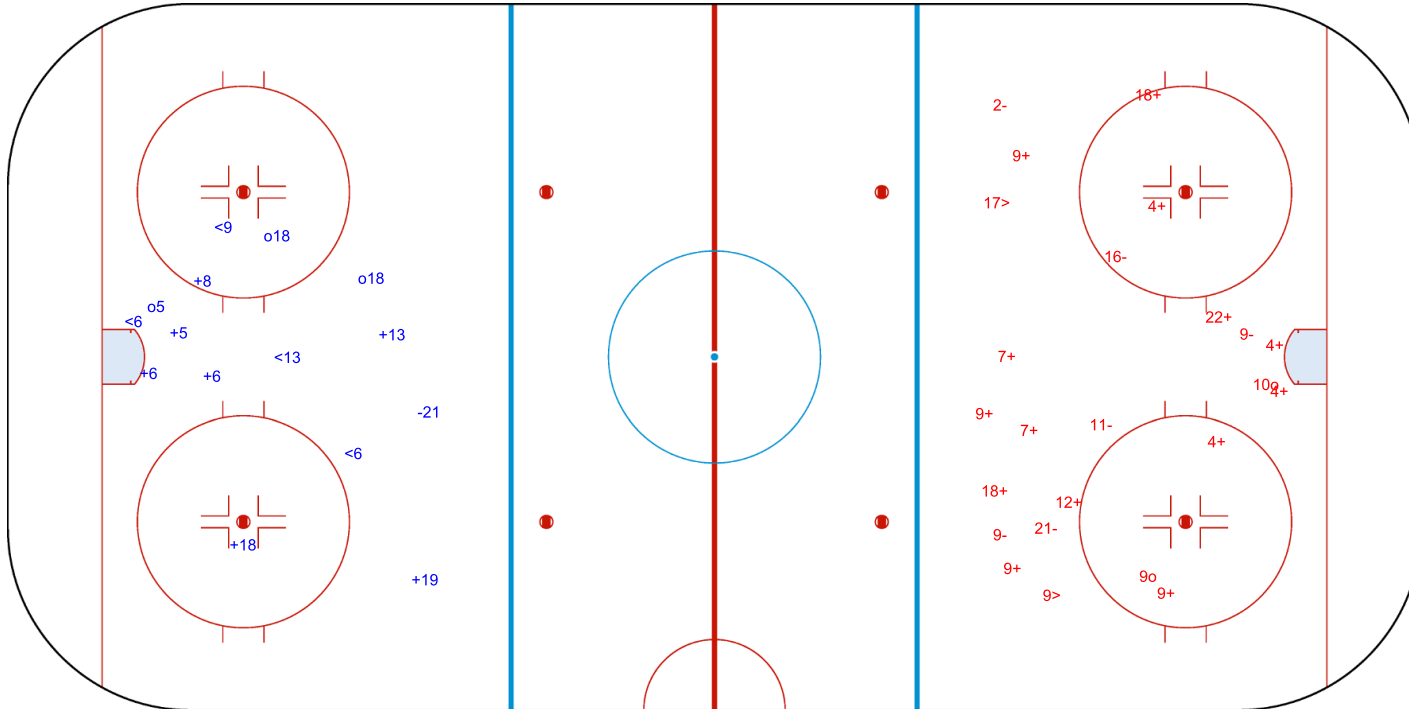

SHOT CHART

BEL - ISL

1st Period

Shots by BEL

Goals (o): 0 SSG (+): 11
SSP (<): 1 SPG (-): 2

GK 1 of ISL

Shots by ISL

Goals (o): 2 SSG (+): 9
SSP (>): 2 SPG (-): 5

GK 20 of BEL

Shots by ISL

Goals (o): 3

SSP (<): 4

SSG (+): 7

SPG (-): 1

GK 20 of BEL

2nd Period

Shots by BEL

Goals (o): 2

SSP (>): 2

SSG (+): 14

SPG (-): 6

GK 1 of ISL

Shots by BEL

Goals (o): 0 SSG (+): 7
SSP (<): 0 SPG (-): 3