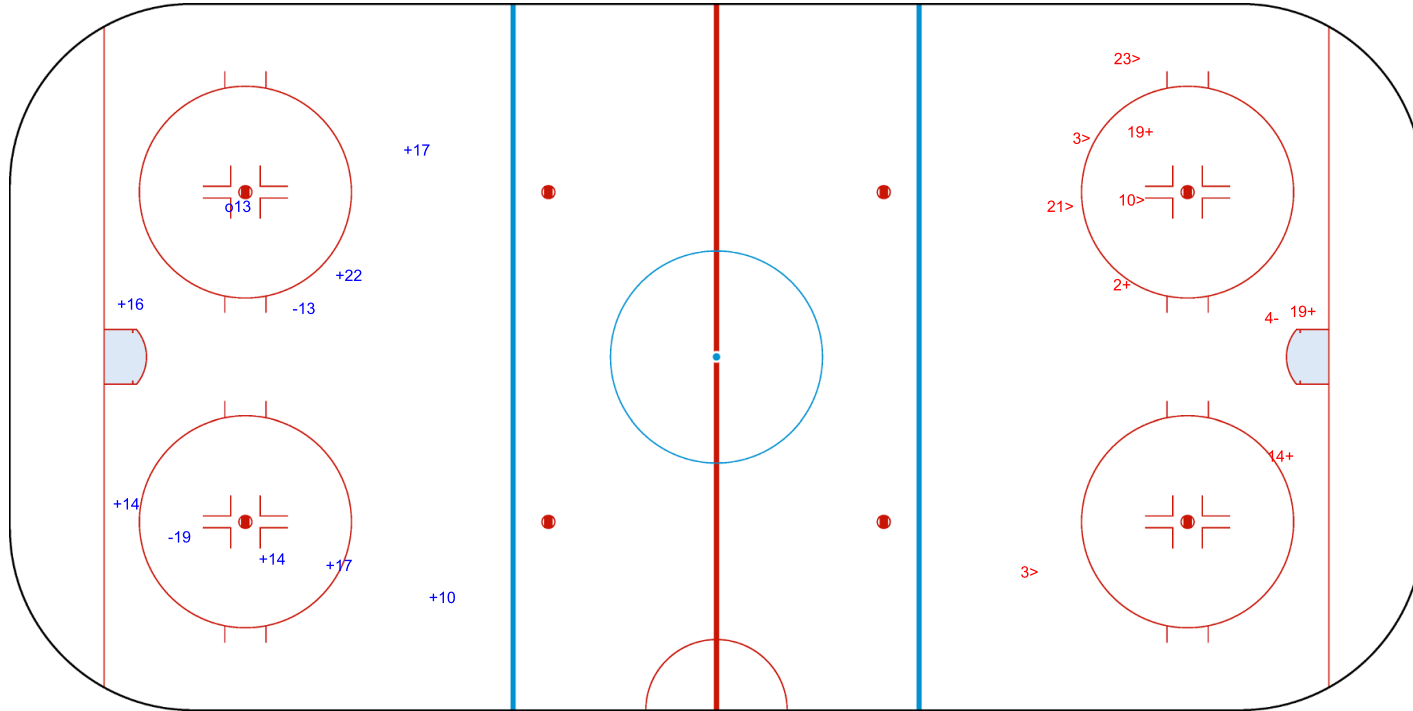

GK 25 of TPE

2nd Period

Shots by TPE

Goals (o): 0

SSP (>): 5

SSG (+): 4

SPG (-): 1

GK 20 of NZL