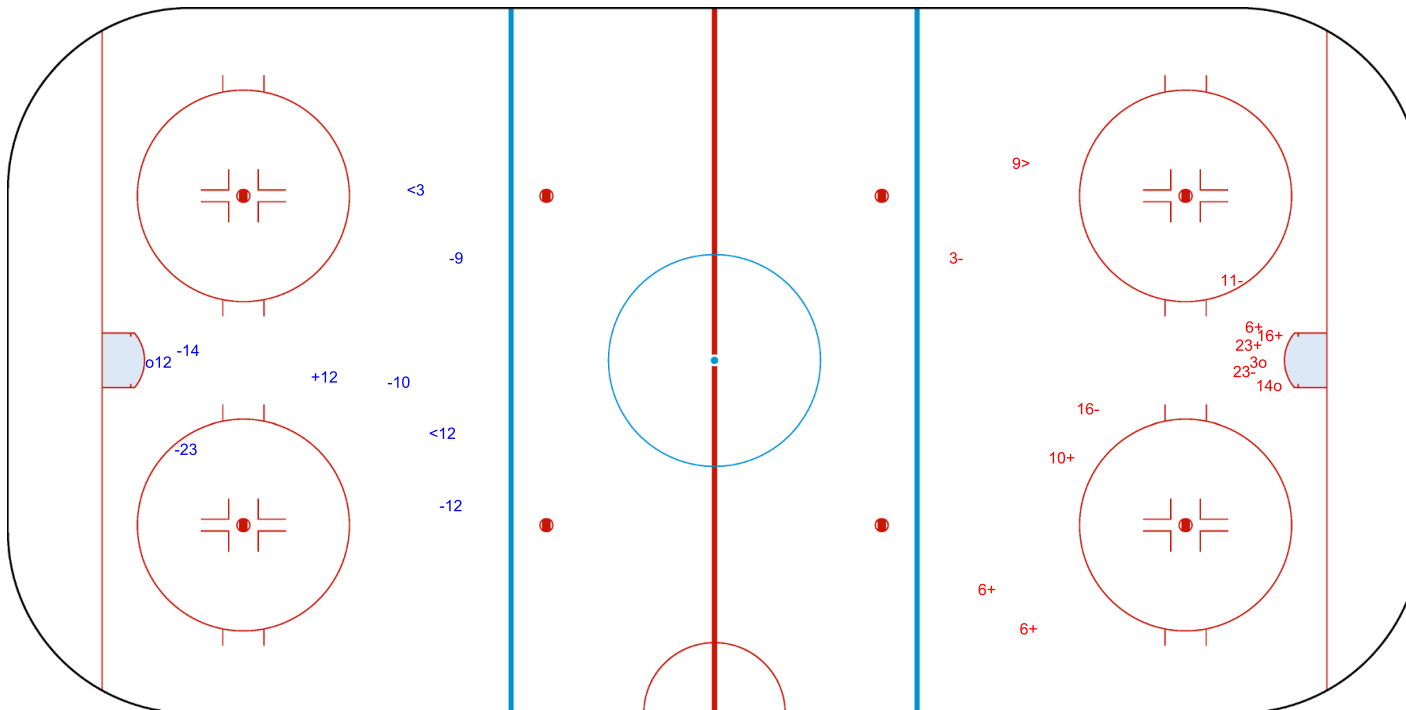

SHOT CHART

TPE - NZL

1st Period

Shots by TPE

Goals (o): 1 SSG (+): 1
SSP (<): 2 SPG (-): 5

o12

GK 20 of NZL

Shots by NZL

Goals (o): 2 SSG (+): 6
SSP (>): 1 SPG (-): 4

o3o14

GK 25 of TPE

Shots by NZL

Goals (o): 1

SSP (<): 0

SSG (+): 7

SPG (-): 2