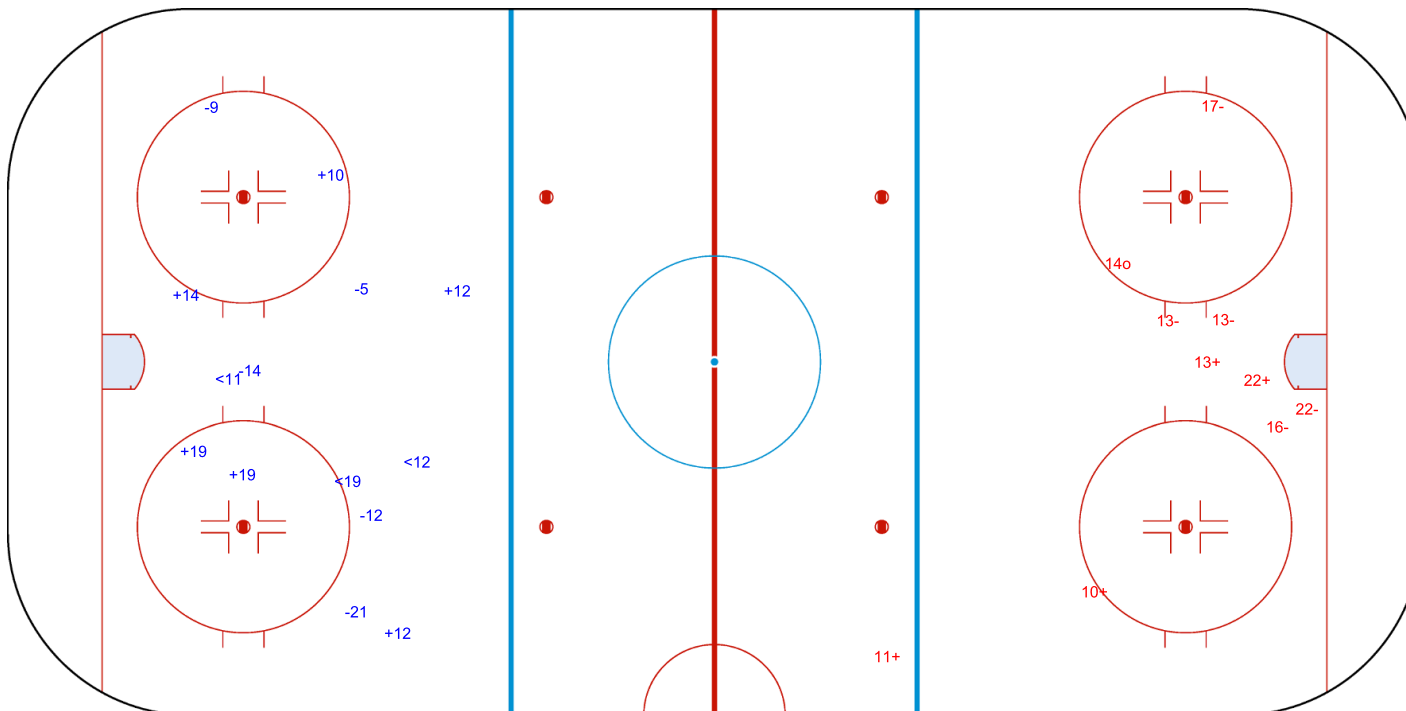

Shots by TPE

Goals (o): 0 SSG (+): 6

SSP (-): 3 SPG (-): 5

GK 20 of NZL

3rd Period

Shots by NZL

Goals (o): 1 SSG (+): 4

SSP (>): 0 SPG (-): 5

GK 25 of TPE

Legend:

GK Goalkeeper   **SPG** Shots past goal   **SSG** Shots saved by goalkeeper   **SSP** Shots saved by player