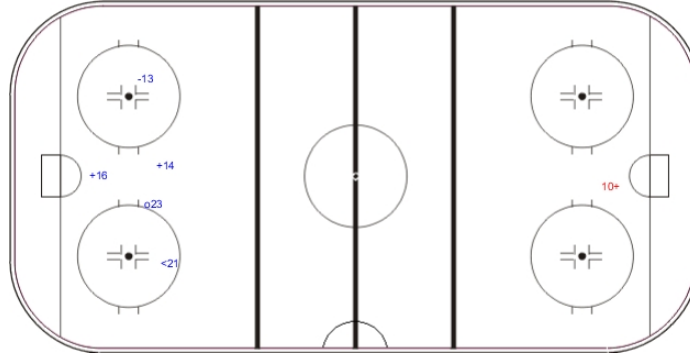

Shots by AUT

Goals (o): 1 SSG (+): 2
SSP (<): 1 SPG (-): 1

GK 20 of JPN

Overtime

Shots by JPN

Goals (o): 0 SSG (+): 1
SSP (>): 0 SPG (-): 0

GK 1 of AUT

LEGEND

GK Goalkeeper   SPG Shots past goal   SSG Shots saved by goalkeeper   SSP Shots saved by player