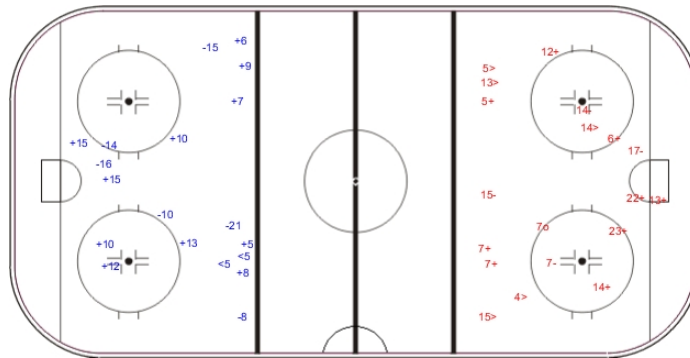

GK 1 of AUT

Shots by JPN

Goals (o): 0 SSG (+): 11
SSP (<): 2 SPG (-): 6

GK 1 of AUT

Period: 2

Shots by AUT

Goals (o): 1 SSG (+): 9
SSP (>): 5 SPG (-): 4

GK 20 of JPN