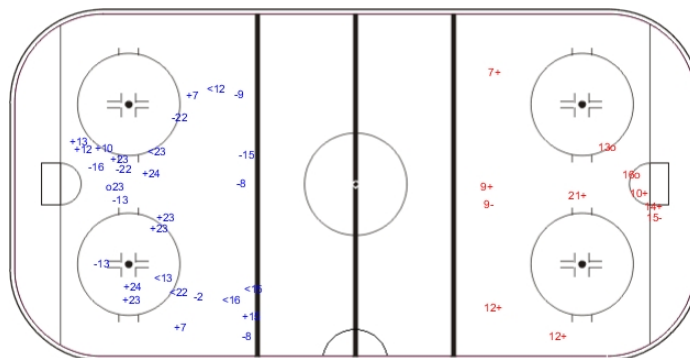

Shots by AUT

Goals (o): 1 SSG (+): 12
SSP (<): 6 SPG (-): 10

GK 20 of JPN

Period: 3

Shots by JPN

Goals (o): 2 SSG (+): 7
SSP (>): 0 SPG (-): 2

GK 1 of AUT

Shots by AUT