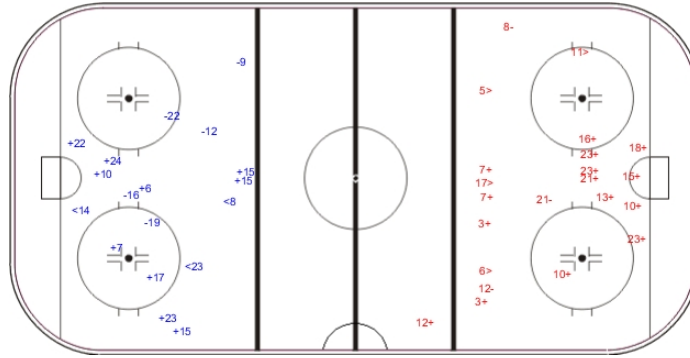

SHOT CHART

AUT - JPN

Shots by AUT

Goals (o): 0 SSG (+): 10
SSP (<): 3 SPG (-): 5

GK 20 of JPN

Period: 1

Shots by JPN

Goals (o): 0 SSG (+): 15
SSP (>): 4 SPG (-): 3