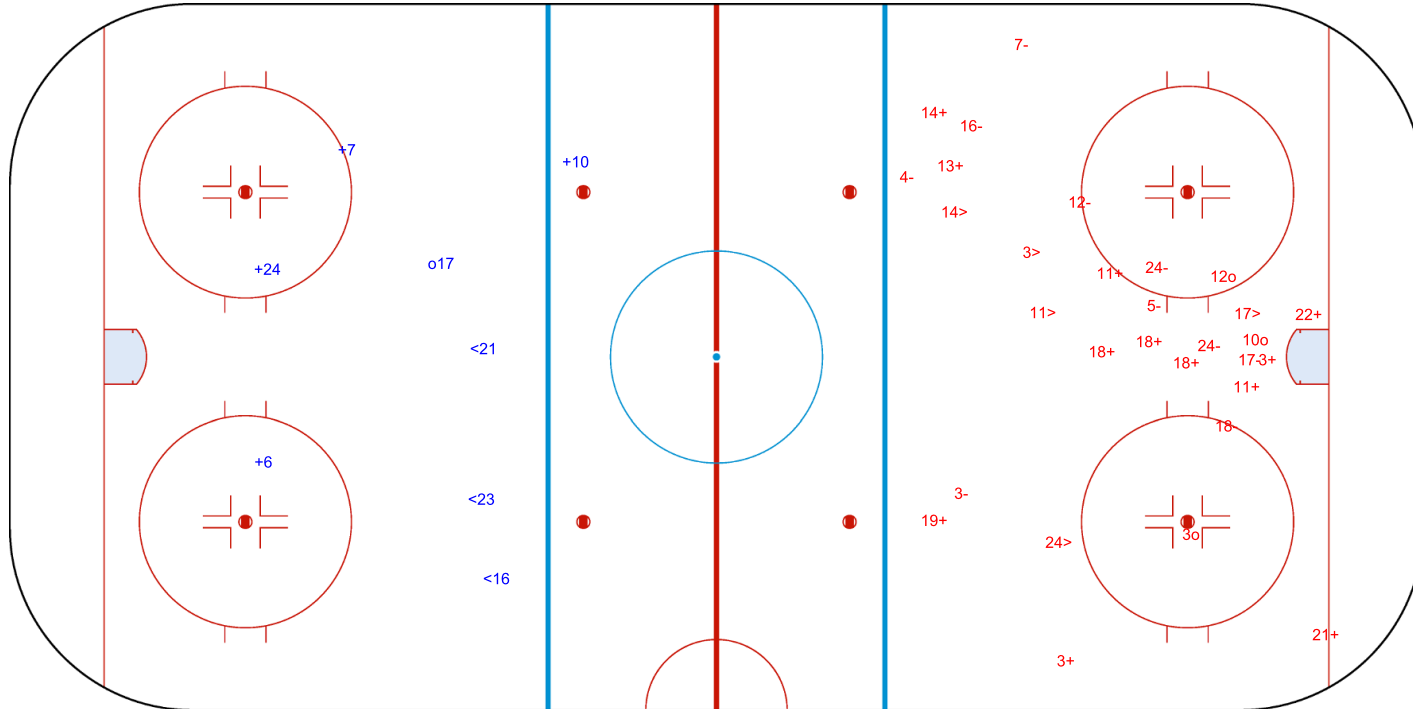

SHOT CHART
LTU - SRB

Shots by SRB
Goals (o): 0
SSG (+): 4
SSP (-): 2
SPG (-): 0

GK 1 of LTU

1st Period

Shots by LTU
Goals (o): 3
SSG (+): 11
SSP (-): 6
SPG (-): 7

GK 25 of SRB

Shots by LTU
Goals (o): 0
SSP (<): 11
SSG (+): 21
SPG (-): 7

GK 25 of SRB

SRB → 2nd Period ← LTU

Shots by SRB
Goals (o): 2
SSP (>): 1
SSG (+): 4
SPG (-): 2

GK 1 of LTU

Shots by SRB

Goals (o): 1 SSG (+): 4
SSP (-): 3 SPG (-): 0

GK 1 of LTU

LTU → 3rd Period ← SRB

Shots by LTU

Goals (o): 3 SSG (+): 12
SSP (>): 5 SPG (-): 10

GK 25 of SRB

Legend:		
GK	Goalkeeper	
SPG	Shots past goal	
SSG	Shots saved by goalkeeper	
SSP	Shots saved by player	