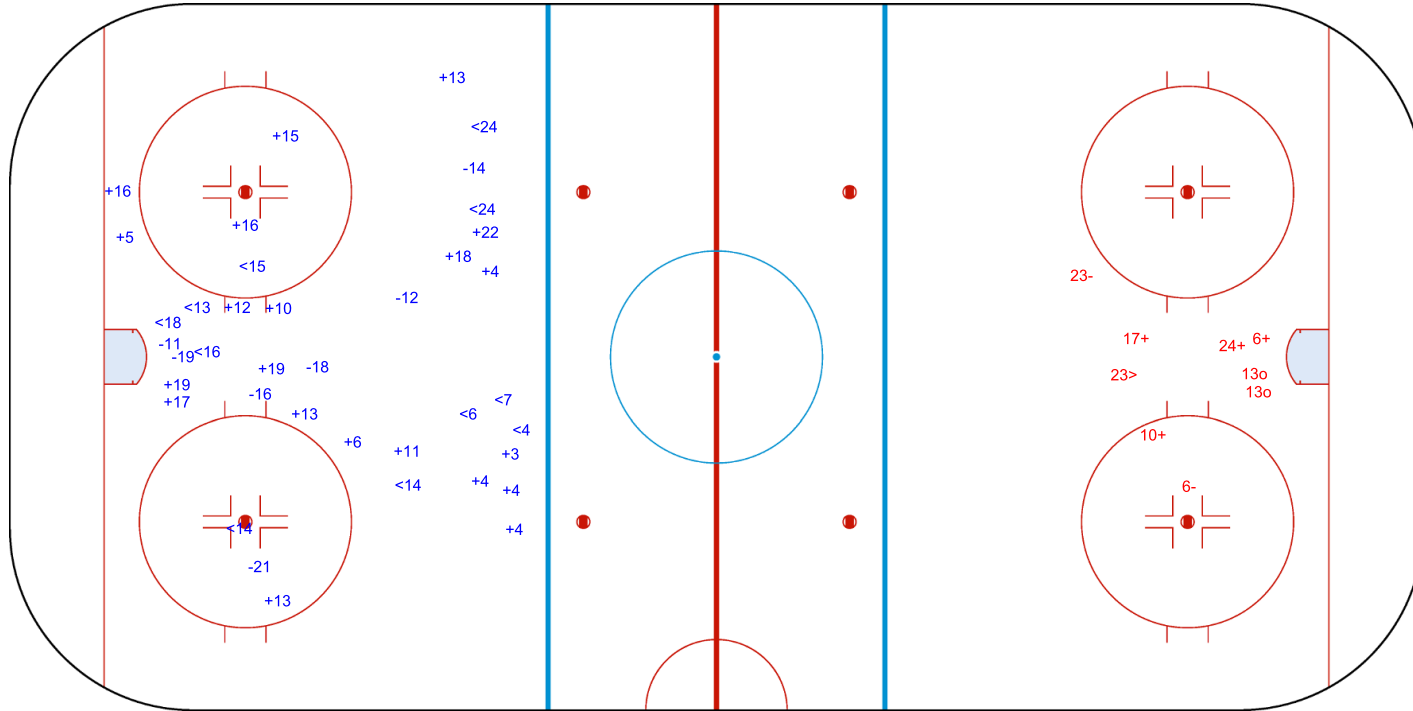

SHOT CHART
LTU - SRB

Shots by SRB
Goals (o): 0
SSG (+): 4
SSP (-): 2
SPG (-): 0

GK 1 of LTU

1st Period

Shots by LTU
Goals (o): 3
SSG (+): 11
SSP (-): 6
SPG (-): 7

GK 25 of SRB

Shots by LTU
Goals (o): 0
SSP (<): 11
SSG (+): 21
SPG (-): 7

GK 25 of SRB

SRB → 2nd Period ← LTU

Shots by SRB
Goals (o): 2
SSP (>): 1
SSG (+): 4
SPG (-): 2

GK 1 of LTU

Shots by SRB

Goals (o): 1 SSG (+): 4
SSP (-): 3 SPG (-): 0

GK 1 of LTU

LTU → 3rd Period ← SRB