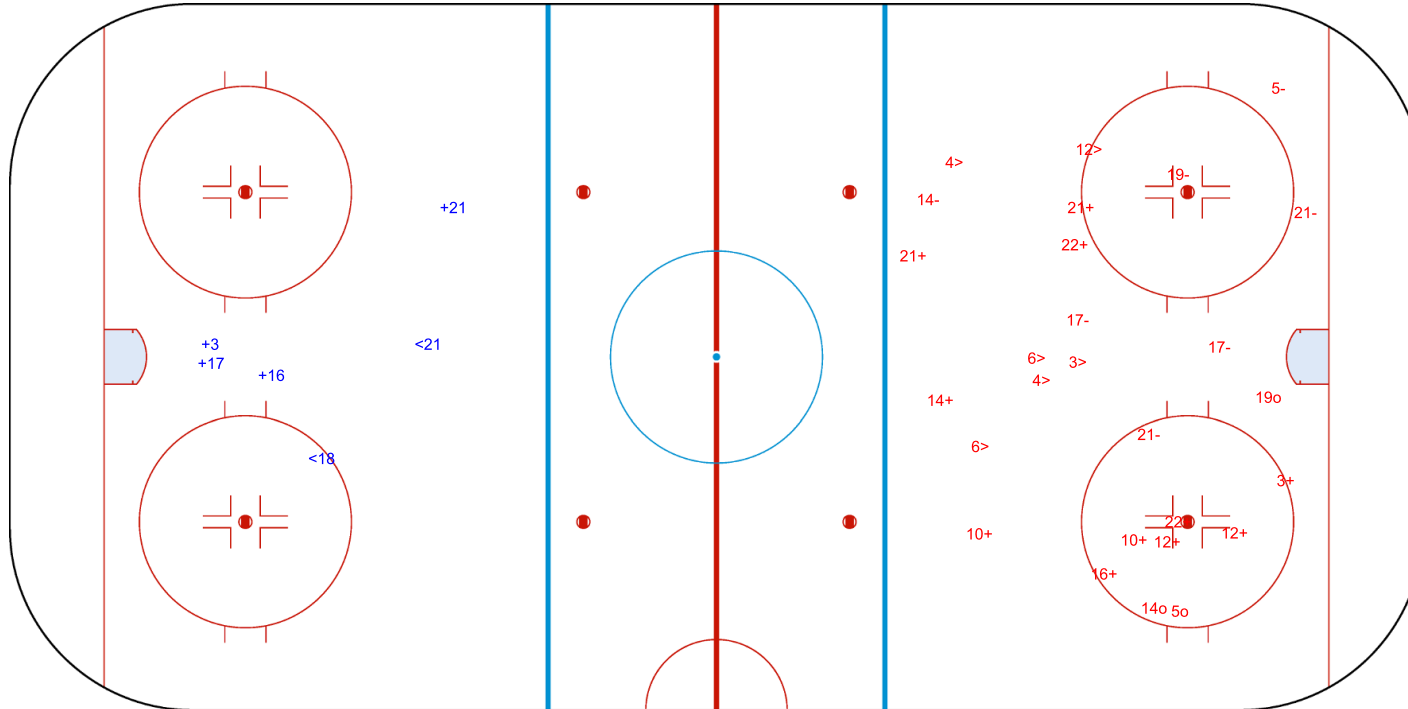

SHOT CHART
LTU - SRB

Shots by SRB
Goals (o): 0
SSG (+): 4
SSP (-): 2
SPG (-): 0

GK 1 of LTU

1st Period

Shots by LTU
Goals (o): 3
SSG (+): 11
SSP (-): 6
SPG (-): 7

GK 25 of SRB

Shots by LTU
Goals (o): 0
SSP (<): 11
SSG (+): 21
SPG (-): 7

GK 25 of SRB

SRB → 2nd Period ← LTU

Shots by SRB
Goals (o): 2
SSP (>): 1
SSG (+): 4
SPG (-): 2

GK 1 of LTU

Shots by SRB

Goals (o): 1 SSG (+): 4
SSP (-): 3 SPG (-): 0

GK 1 of LTU

LTU → 3rd Period ← SRB