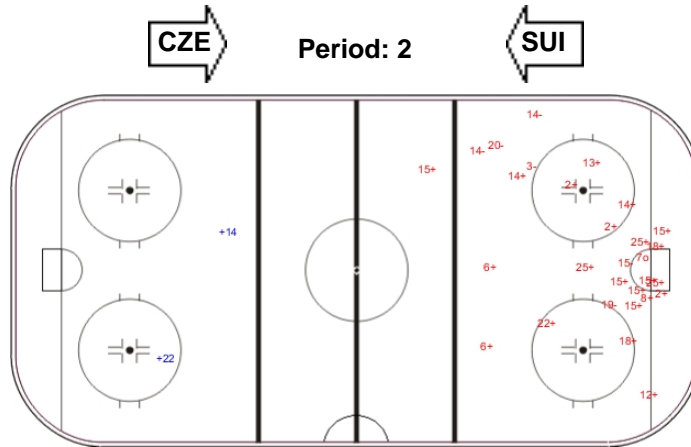

SHOT CHART

SUI - CZE

Shots by CZE

Goals (o): 0   SSG (+): 11
SSP (<): 0   SPG (-): 10

GK 29 of SUI

Shots by SUI

Goals (o): 0   SSG (+): 2
SSP (<): 0   SPG (-): 0

GK 1 of CZE

Shots by CZE

Goals (o): 1   SSG (+): 9
SSP (<): 0   SPG (-): 6

GK 29 of SUI

Shots by SUI

Goals (o): 2   SSG (+): 4
SSP (>): 0   SPG (-): 1

GK 1 of CZE

Shots by CZE

Goals (o): 1   SSG (+): 22
SSP (>): 0   SPG (-): 6

GK 29 of SUI

Shots by SUI

Goals (o): 0   SSG (+): 5
SSP (>): 0   SPG (-): 2

GK 1 of CZE