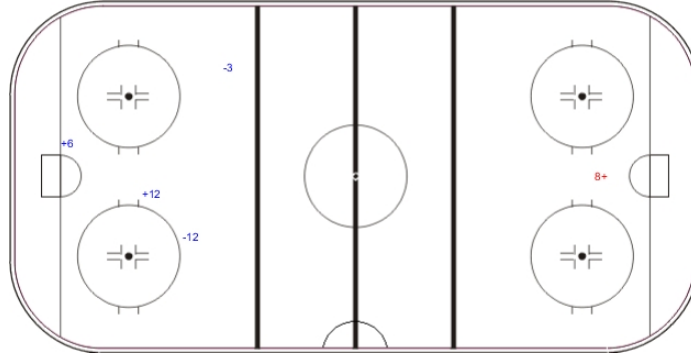

PREROV ARENA

ICE HOCKEY

IIHF ICE HOCKEY U18 WOMEN'S WORLD CHAMPIONSHIP

ICE HOCKEY
U18 WOMEN'S WORLD
CHAMPIONSHIP
CZECH REPUBLIC
Zlín - Prerov

SUN 8 JAN 2017
START TIME 16:15

PRELIMINARY ROUND - GROUP B, GAME 6

Shots by CZE

Goals (o): 0

SSG (+): 2

SSP (<): 0

SPG (-): 2

GK 29 of SUI

Overtime

Shots by SUI

Goals (o): 0

SSG (+): 1

SSP (>): 0

SPG (-): 0

GK 1 of CZE

LEGEND

GK Goalkeeper

SPG Shots past goal

SSG Shots saved by goalkeeper

SSP Shots saved by player