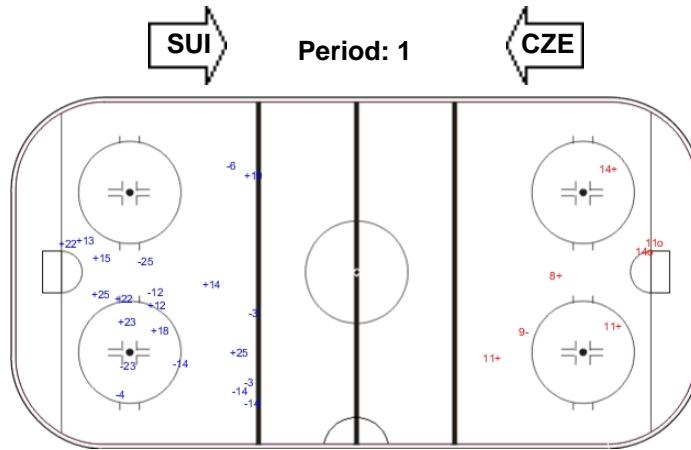

SHOT CHART

SUI - CZE

Shots by CZE

Goals (o): 0   SSG (+): 11
SSP (<): 0   SPG (-): 10

GK 29 of SUI

Shots by SUI

Goals (o): 0   SSG (+): 2
SSP (<): 0   SPG (-): 0

GK 1 of CZE

Shots by CZE

Goals (o): 1   SSG (+): 9
SSP (<): 0   SPG (-): 6

GK 29 of SUI

Shots by SUI

Goals (o): 2   SSG (+): 4
SSP (>): 0   SPG (-): 1

GK 1 of CZE

Shots by CZE

Goals (o): 1   SSG (+): 22
SSP (>): 0   SPG (-): 6

GK 29 of SUI

Shots by SUI

Goals (o): 0   SSG (+): 5
SSP (>): 0   SPG (-): 2

GK 1 of CZE