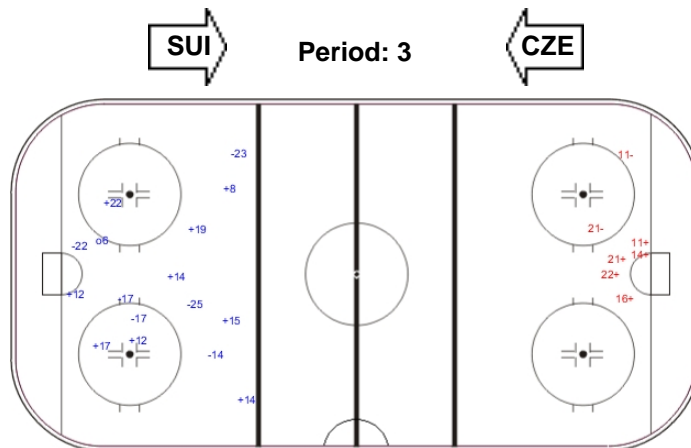

SHOT CHART

SUI - CZE

Shots by CZE

Goals (o): 0   SSG (+): 11
SSP (<): 0   SPG (-): 10

GK 29 of SUI

Shots by SUI

Goals (o): 0   SSG (+): 2
SSP (<): 0   SPG (-): 0

GK 1 of CZE

Shots by CZE

Goals (o): 1   SSG (+): 9
SSP (<): 0   SPG (-): 6

GK 29 of SUI

Shots by SUI

Goals (o): 2   SSG (+): 4
SSP (>): 0   SPG (-): 1

GK 1 of CZE

Shots by CZE

Goals (o): 1   SSG (+): 22
SSP (>): 0   SPG (-): 6

GK 29 of SUI

Shots by SUI

Goals (o): 0   SSG (+): 5
SSP (>): 0   SPG (-): 2

GK 1 of CZE