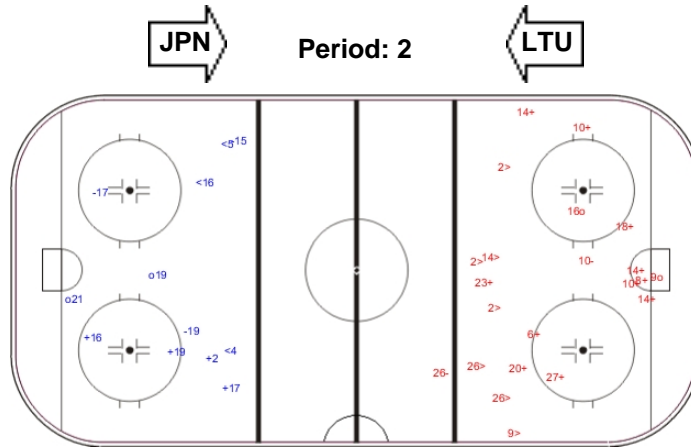

# SHOT CHART

## LTU - JPN

Shots by JPN

Goals (o): 1      SSG (+): 13  
SSP (-): 2      SPG (-): 3

GK 30 of LTU

Shots by LTU

Goals (o): 0      SSG (+): 11  
SSP (>): 7      SPG (-): 3

Shots by LTU

Goals (o): 2      SSG (+): 4  
SSP (-): 3      SPG (-): 3

GK 29 of JPN

Shots by JPN

Goals (o): 2      SSG (+): 11  
SSP (>): 7      SPG (-): 2

Shots by JPN

Goals (o): 3      SSG (+): 12  
SSP (-): 3      SPG (-): 2

GK 30 of LTU

Shots by LTU

Goals (o): 0      SSG (+): 10  
SSP (>): 5      SPG (-): 3