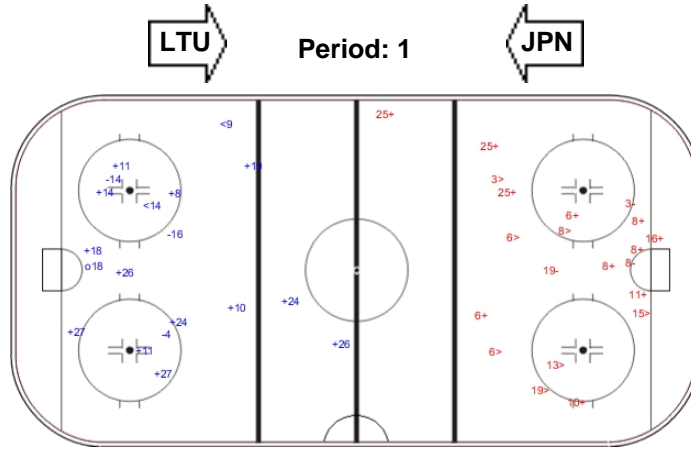

# SHOT CHART

## LTU - JPN

Shots by JPN

Goals (o): 1      SSG (+): 13  
SSP (-): 2      SPG (-): 3

GK 30 of LTU

Shots by LTU

Goals (o): 0      SSG (+): 11  
SSP (>): 7      SPG (-): 3

Shots by LTU

Goals (o): 2      SSG (+): 4  
SSP (-): 3      SPG (-): 3

GK 29 of JPN

Shots by JPN

Goals (o): 2      SSG (+): 11  
SSP (>): 7      SPG (-): 2

Shots by JPN

Goals (o): 3      SSG (+): 12  
SSP (-): 3      SPG (-): 2

GK 30 of LTU

Shots by LTU

Goals (o): 0      SSG (+): 10  
SSP (>): 5      SPG (-): 3