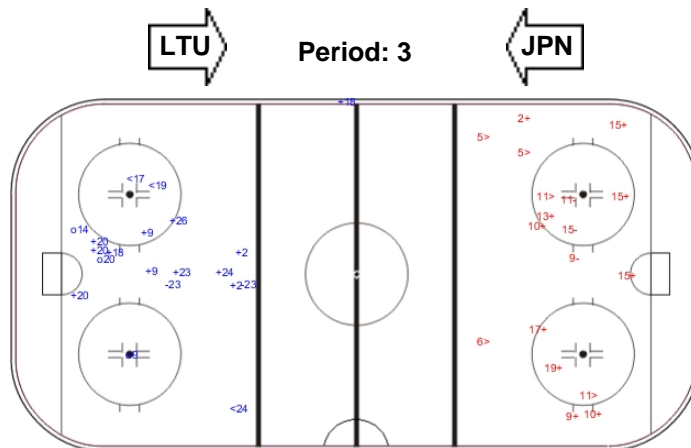

## LTU - JPN

Shots by JPN

Goals (o): 1      SSG (+): 13  
SSP (-): 2      SPG (-): 3

GK 30 of LTU

Shots by LTU

Goals (o): 0      SSG (+): 11  
SSP (>): 7      SPG (-): 3

Shots by LTU

Goals (o): 2      SSG (+): 4  
SSP (-): 3      SPG (-): 3

GK 29 of JPN

Shots by JPN

Goals (o): 2      SSG (+): 11  
SSP (>): 7      SPG (-): 2

Shots by JPN

Goals (o): 3      SSG (+): 12  
SSP (-): 3      SPG (-): 2

GK 30 of LTU

Shots by LTU

Goals (o): 0      SSG (+): 10  
SSP (>): 5      SPG (-): 3