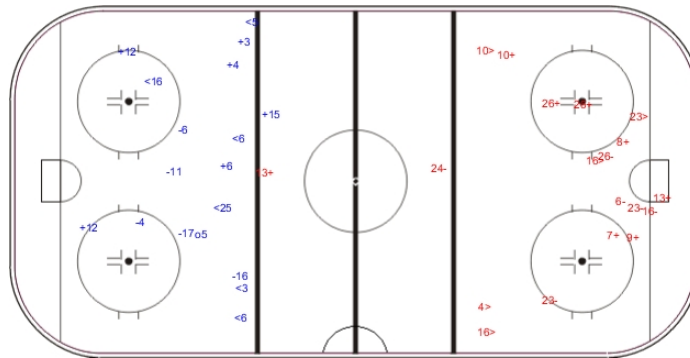

# SHOT CHART

## LTU - CRO

Shots by CRO

Goals (o): 1    SSG (+): 7  
SSP (-): 3    SPG (-): 4

LTU →    Period: 1    ← CRO

Shots by LTU

Goals (o): 1    SSG (+): 14  
SSP (>): 6    SPG (-): 7

Shots by LTU

Goals (o): 1    SSG (+): 6  
SSP (<): 6    SPG (-): 5

CRO →    Period: 2    ← LTU

Shots by CRO

Goals (o): 0    SSG (+): 8  
SSP (>): 5    SPG (-): 6

Shots by CRO

Goals (o): 0    SSG (+): 10  
SSP (<): 5    SPG (-): 7

LTU →    Period: 3    ← CRO

Shots by LTU

Goals (o): 1    SSG (+): 3  
SSP (>): 3    SPG (-): 3