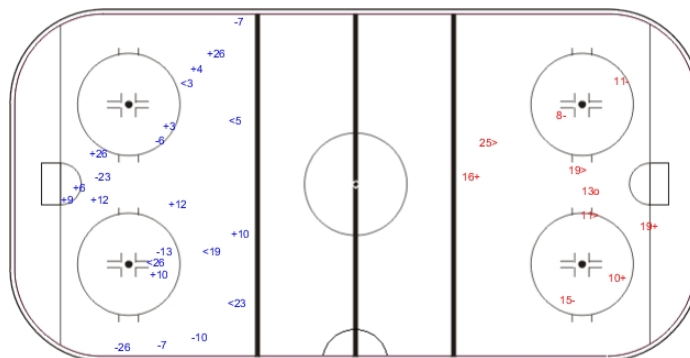

## LTU - CRO

Shots by CRO

Goals (o): 1    SSG (+): 7  
SSP (-): 3    SPG (-): 4

LTU →    Period: 1    ← CRO

Shots by LTU

Goals (o): 1    SSG (+): 14  
SSP (>): 6    SPG (-): 7

Shots by LTU

Goals (o): 1    SSG (+): 6  
SSP (<): 6    SPG (-): 5

CRO →    Period: 2    ← LTU

Shots by CRO

Goals (o): 0    SSG (+): 8  
SSP (>): 5    SPG (-): 6

Shots by CRO

Goals (o): 0    SSG (+): 10  
SSP (<): 5    SPG (-): 7

LTU →    Period: 3    ← CRO

Shots by LTU

Goals (o): 1    SSG (+): 3  
SSP (>): 3    SPG (-): 3