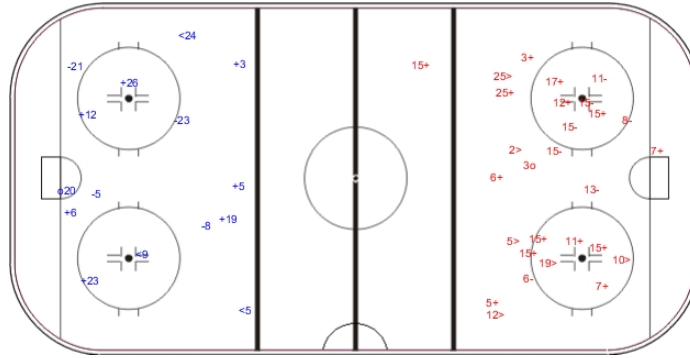

# SHOT CHART

## LTU - CRO

Shots by CRO

Goals (o): 1    SSG (+): 7  
SSP (-): 3    SPG (-): 4

LTU →    Period: 1    ← CRO

Shots by LTU

Goals (o): 1    SSG (+): 14  
SSP (>): 6    SPG (-): 7

Shots by LTU

Goals (o): 1    SSG (+): 6  
SSP (<): 6    SPG (-): 5

CRO →    Period: 2    ← LTU

Shots by CRO

Goals (o): 0    SSG (+): 8  
SSP (>): 5    SPG (-): 6

Shots by CRO

Goals (o): 0    SSG (+): 10  
SSP (<): 5    SPG (-): 7

LTU →    Period: 3    ← CRO

Shots by LTU

Goals (o): 1    SSG (+): 3  
SSP (>): 3    SPG (-): 3