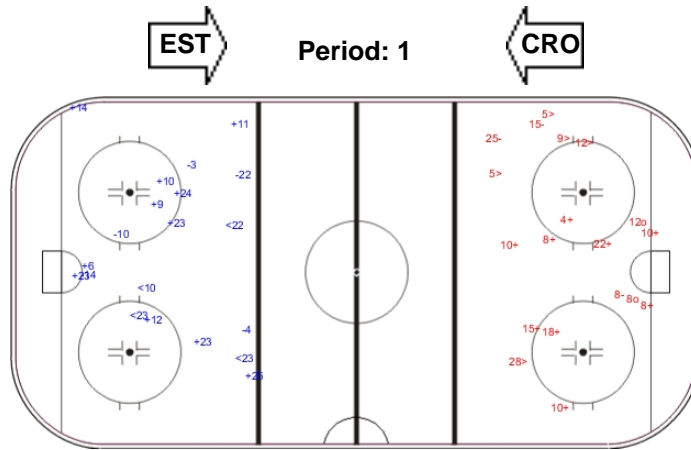

SHOT CHART

EST - CRO

Shots by CRO

Goals (o): 0   SSG (+): 11
SSP (-): 4   SPG (-): 5

GK 1 of EST

Shots by EST

Goals (o): 1   SSG (+): 9
SSP (-): 8   SPG (-): 3

GK 30 of CRO

Shots by CRO

Goals (o): 0   SSG (+): 6
SSP (-): 5   SPG (-): 3

GK 1 of EST

Shots by EST

Goals (o): 2   SSG (+): 9
SSP (-): 5   SPG (-): 3

GK 30 of CRO

Shots by CRO

Goals (o): 1   SSG (+): 16
SSP (-): 6   SPG (-): 7

GK 1 of EST

Shots by EST

Goals (o): 2   SSG (+): 9
SSP (-): 5   SPG (-): 5

GK 30 of CRO

LEGEND							
GK	Goalkeeper	SPG	Shots past goal	SSG	Shots saved by goalkeeper	SSP	Shots saved by player