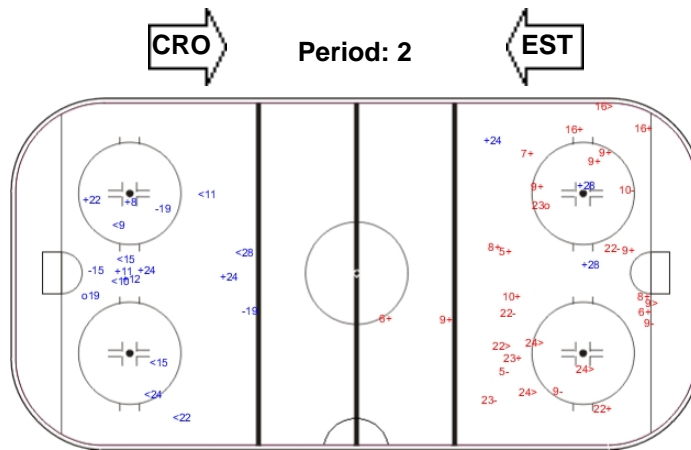

SHOT CHART

EST - CRO

Shots by CRO

Goals (o): 0   SSG (+): 11
SSP (-): 4   SPG (-): 5

GK 1 of EST

Shots by EST

Goals (o): 1   SSG (+): 9
SSP (-): 8   SPG (-): 3

GK 30 of CRO

Shots by CRO

Goals (o): 0   SSG (+): 6
SSP (-): 5   SPG (-): 3

GK 1 of EST

Shots by EST

Goals (o): 2   SSG (+): 9
SSP (-): 5   SPG (-): 3

GK 30 of CRO

Shots by CRO

Goals (o): 1   SSG (+): 16
SSP (-): 6   SPG (-): 7

GK 1 of EST

Shots by EST

Goals (o): 2   SSG (+): 9
SSP (-): 5   SPG (-): 5

GK 30 of CRO

LEGEND							
GK	Goalkeeper	SPG	Shots past goal	SSG	Shots saved by goalkeeper	SSP	Shots saved by player