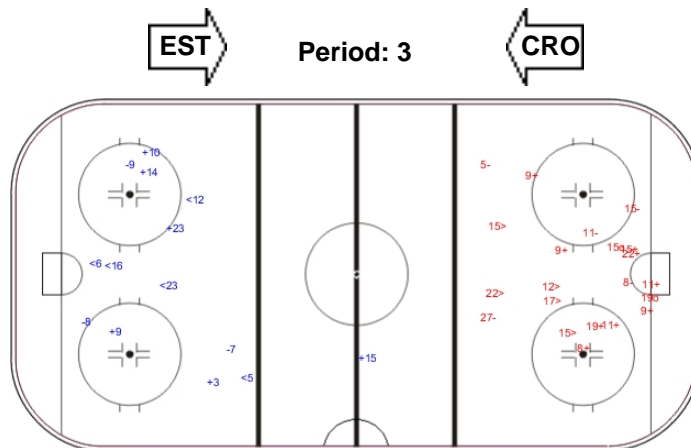

SHOT CHART

EST - CRO

Shots by CRO

Goals (o): 0   SSG (+): 11
SSP (-): 4   SPG (-): 5

GK 1 of EST

Shots by EST

Goals (o): 1   SSG (+): 9
SSP (-): 8   SPG (-): 3

GK 30 of CRO

Shots by CRO

Goals (o): 0   SSG (+): 6
SSP (-): 5   SPG (-): 3

GK 1 of EST

Shots by EST

Goals (o): 2   SSG (+): 9
SSP (-): 5   SPG (-): 3

GK 30 of CRO

Shots by CRO

Goals (o): 1   SSG (+): 16
SSP (-): 6   SPG (-): 7

GK 1 of EST

Shots by EST

Goals (o): 2   SSG (+): 9
SSP (-): 5   SPG (-): 5

GK 30 of CRO

LEGEND							
GK	Goalkeeper	SPG	Shots past goal	SSG	Shots saved by goalkeeper	SSP	Shots saved by player