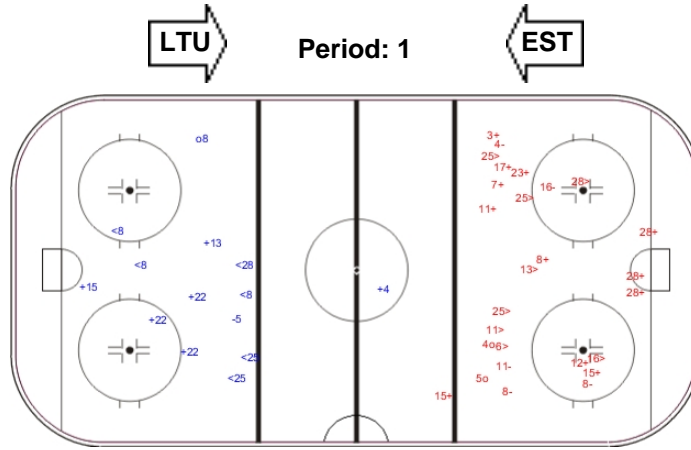

SHOT CHART

LTU - EST

Shots by EST

Goals (o): 1 SSG (+): 6
SSP (-): 6 SPG (-): 1

GK 29 of LTU

Shots by LTU

Goals (o): 2 SSG (+): 12
SSP (>): 8 SPG (-): 5

GK 1 of EST

Shots by LTU

Goals (o): 1 SSG (+): 17
SSP (-): 3 SPG (-): 7

GK 1 of EST

Shots by EST

Goals (o): 0 SSG (+): 6
SSP (>): 3 SPG (-): 3

GK 29 of LTU

Shots by EST

Goals (o): 0 SSG (+): 14
SSP (-): 6 SPG (-): 4