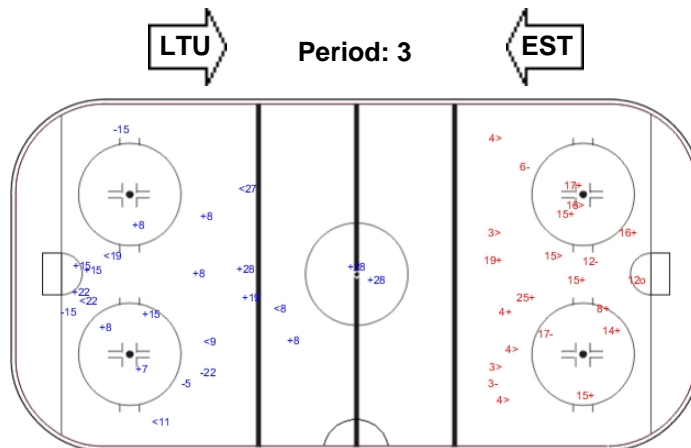

ENG

LEGEND

ENG Empty net goal   **GK** Goalkeeper   **SPG** Shots past goal   **SSG** Shots saved by goalkeeper   **SSP** Shots saved by player