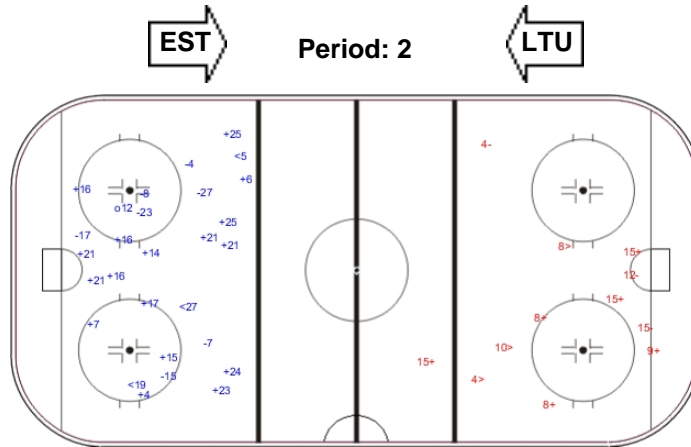

SHOT CHART

LTU - EST

Shots by EST

Goals (o): 1 SSG (+): 6
SSP (-): 6 SPG (-): 1

GK 29 of LTU

Shots by LTU

Goals (o): 2 SSG (+): 12
SSP (>): 8 SPG (-): 5

GK 1 of EST

Shots by LTU

Goals (o): 1 SSG (+): 17
SSP (-): 3 SPG (-): 7

GK 1 of EST

Shots by EST

Goals (o): 0 SSG (+): 6
SSP (>): 3 SPG (-): 3

GK 29 of LTU

Shots by EST

Goals (o): 0 SSG (+): 14
SSP (-): 6 SPG (-): 4