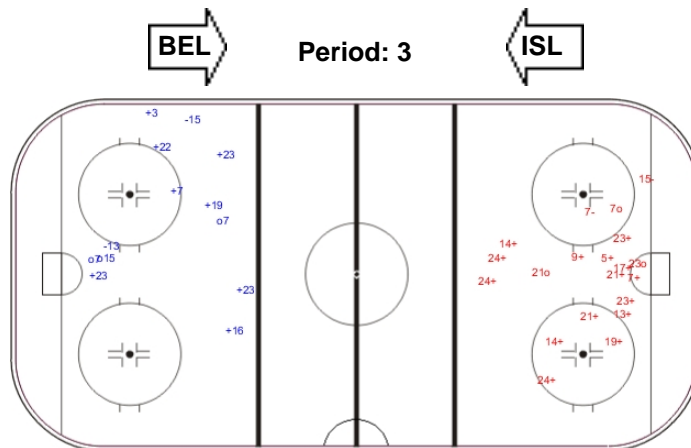

GK 20 of BEL

Shots by BEL

Goals (o): 3 SSG (+): 15
SSP (-): 0 SPG (-): 2

GK 1 of ISL

ENG

LEGEND

ENG Empty net goal GK Goalkeeper SPG Shots past goal SSG Shots saved by goalkeeper SSP Shots saved by player