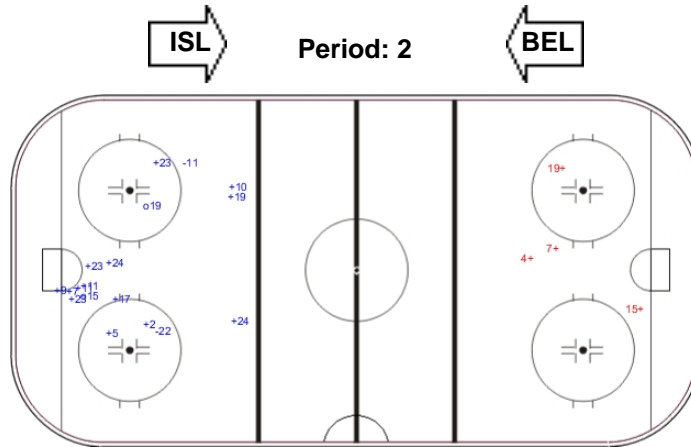

GK 20 of BEL

Shots by BEL

Goals (o): 3 SSG (+): 15
SSP (-): 0 SPG (-): 2

GK 1 of ISL

ENG

LEGEND

ENG Empty net goal GK Goalkeeper SPG Shots past goal SSG Shots saved by goalkeeper SSP Shots saved by player