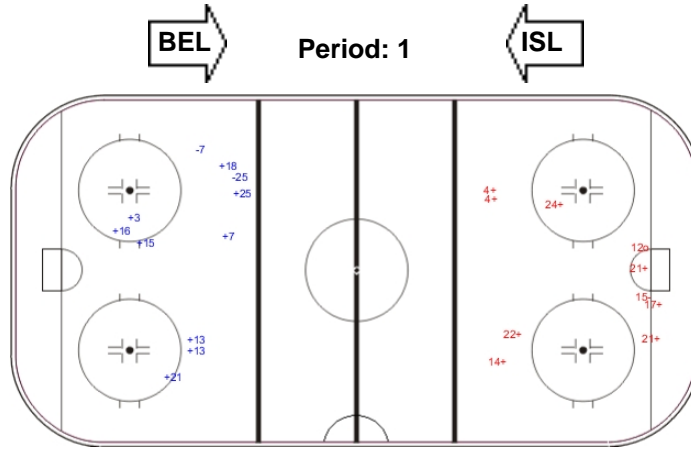

Shots by ISL

Goals (o): 3 SSG (+): 8
SSP (-): 0 SPG (-): 2

GK 20 of BEL

Shots by BEL

Goals (o): 1 SSG (+): 8
SSP (-): 0 SPG (-): 1

GK 1 of ISL

Shots by ISL

Goals (o): 0 SSG (+): 4
SSP (-): 0 SPG (-): 0

GK 20 of BEL

Shots by BEL

Goals (o): 3 SSG (+): 15
SSP (-): 0 SPG (-): 2

GK 1 of ISL

ENG

LEGEND

ENG Empty net goal GK Goalkeeper SPG Shots past goal SSG Shots saved by goalkeeper SSP Shots saved by player