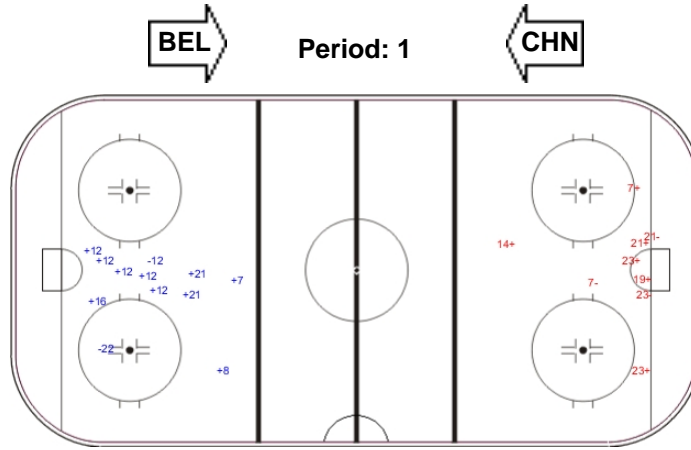

SHOT CHART

BEL - CHN

Shots by CHN

Goals (o): 0   SSG (+): 10
SSP (-): 0   SPG (-): 2

GK 20 of BEL

Shots by BEL

Goals (o): 0   SSG (+): 5
SSP (-): 0   SPG (-): 2

GK 1 of CHN

Shots by CHN

Goals (o): 2   SSG (+): 7
SSP (-): 0   SPG (-): 1

GK 20 of BEL

Shots by BEL

Goals (o): 0   SSG (+): 6
SSP (-): 0   SPG (-): 3

GK 1 of CHN

Shots by CHN

Goals (o): 3   SSG (+): 16
SSP (-): 0   SPG (-): 5

GK 20 of BEL

Shots by BEL

Goals (o): 2   SSG (+): 20
SSP (-): 0   SPG (-): 5

GK 1 of CHN

LEGEND

GK Goalkeeper   **SPG** Shots past goal   **SSG** Shots saved by goalkeeper   **SSP** Shots saved by player