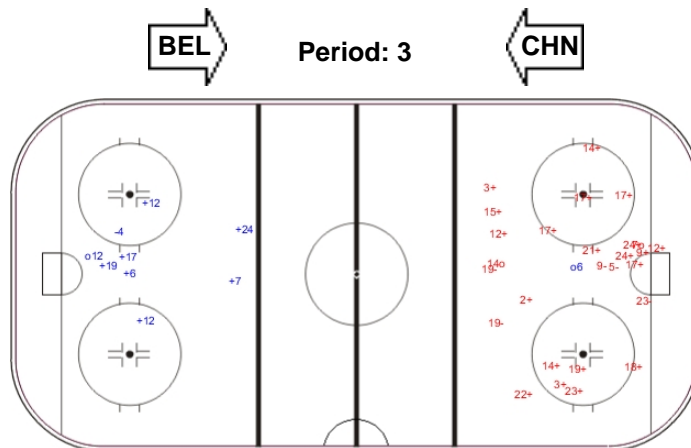

SHOT CHART

BEL - CHN

Shots by CHN

Goals (o): 0   SSG (+): 10
SSP (-): 0   SPG (-): 2

GK 20 of BEL

Shots by BEL

Goals (o): 0   SSG (+): 5
SSP (-): 0   SPG (-): 2

GK 1 of CHN

Shots by CHN

Goals (o): 2   SSG (+): 7
SSP (-): 0   SPG (-): 1

GK 20 of BEL

Shots by BEL

Goals (o): 0   SSG (+): 6
SSP (-): 0   SPG (-): 3

GK 1 of CHN

Shots by CHN

Goals (o): 3   SSG (+): 16
SSP (-): 0   SPG (-): 5

GK 20 of BEL

Shots by BEL

Goals (o): 2   SSG (+): 20
SSP (-): 0   SPG (-): 5

GK 1 of CHN

LEGEND

GK Goalkeeper   **SPG** Shots past goal   **SSG** Shots saved by goalkeeper   **SSP** Shots saved by player