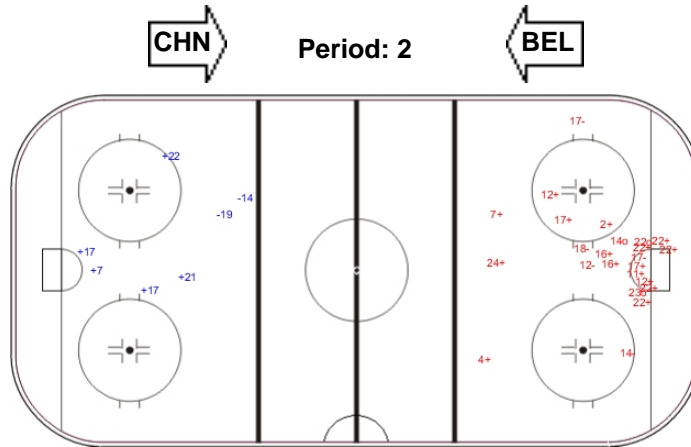

SHOT CHART

BEL - CHN

Shots by CHN

Goals (o): 0   SSG (+): 10
SSP (-): 0   SPG (-): 2

GK 20 of BEL

Shots by BEL

Goals (o): 0   SSG (+): 5
SSP (-): 0   SPG (-): 2

GK 1 of CHN

Shots by CHN

Goals (o): 2   SSG (+): 7
SSP (-): 0   SPG (-): 1

GK 20 of BEL

Shots by BEL

Goals (o): 0   SSG (+): 6
SSP (-): 0   SPG (-): 3

GK 1 of CHN

Shots by CHN

Goals (o): 3   SSG (+): 16
SSP (-): 0   SPG (-): 5

GK 20 of BEL

Shots by BEL

Goals (o): 2   SSG (+): 20
SSP (-): 0   SPG (-): 5

GK 1 of CHN

LEGEND

GK Goalkeeper   **SPG** Shots past goal   **SSG** Shots saved by goalkeeper   **SSP** Shots saved by player