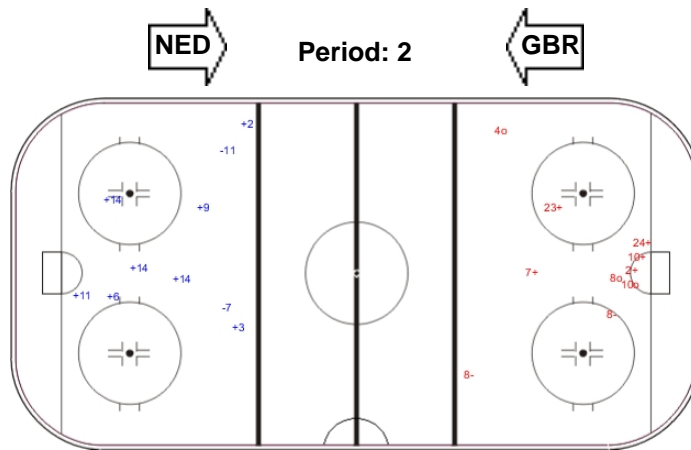

SHOT CHART

NED - GBR

Shots by NED

Goals (o): 0   SSG (+): 13
SSP (-): 0   SPG (-): 3

GK 1 of GBR

Shots by GBR

Goals (o): 0   SSG (+): 8
SSP (-): 0   SPG (-): 2

GK 20 of NED

Shots by NED

Goals (o): 1   SSG (+): 6
SSP (-): 0   SPG (-): 6

GK 1 of GBR

Shots by GBR

Goals (o): 0   SSG (+): 2
SSP (-): 0   SPG (-): 0

GK 20 of NED

Shots by NED

Goals (o): 3   SSG (+): 5
SSP (-): 0   SPG (-): 2

GK 1 of GBR

Shots by GBR

Goals (o): 0   SSG (+): 9
SSP (-): 0   SPG (-): 2

GK 20 of NED

LEGEND

GK Goalkeeper   **SPG** Shots past goal   **SSG** Shots saved by goalkeeper   **SSP** Shots saved by player