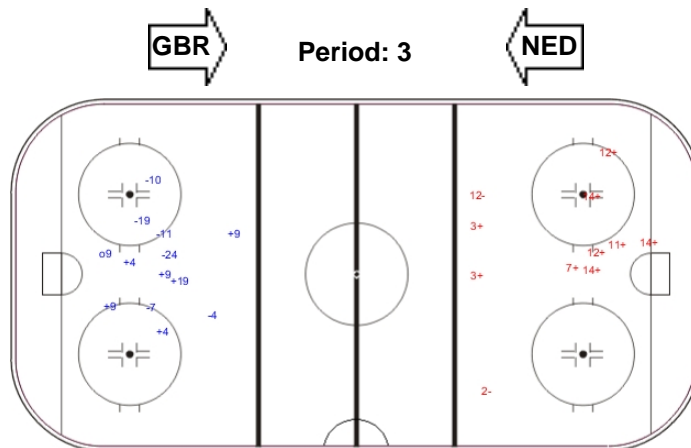

SHOT CHART

NED - GBR

Shots by NED

Goals (o): 0   SSG (+): 13
SSP (-): 0   SPG (-): 3

GK 1 of GBR

Shots by GBR

Goals (o): 0   SSG (+): 8
SSP (-): 0   SPG (-): 2

GK 20 of NED

Shots by NED

Goals (o): 1   SSG (+): 6
SSP (-): 0   SPG (-): 6

GK 1 of GBR

Shots by GBR

Goals (o): 0   SSG (+): 2
SSP (-): 0   SPG (-): 0

GK 20 of NED

Shots by NED

Goals (o): 3   SSG (+): 5
SSP (-): 0   SPG (-): 2

GK 1 of GBR

Shots by GBR

Goals (o): 0   SSG (+): 9
SSP (-): 0   SPG (-): 2

GK 20 of NED

LEGEND

GK Goalkeeper   **SPG** Shots past goal   **SSG** Shots saved by goalkeeper   **SSP** Shots saved by player