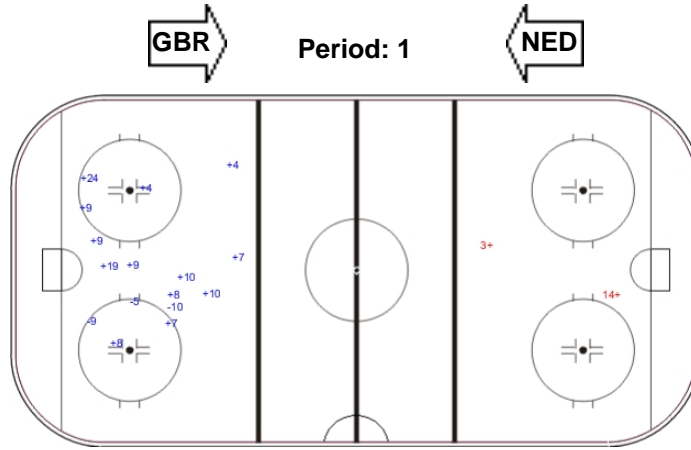

SHOT CHART

NED - GBR

Shots by NED

Goals (o): 0   SSG (+): 13
SSP (-): 0   SPG (-): 3

GK 1 of GBR

Shots by GBR

Goals (o): 0   SSG (+): 8
SSP (-): 0   SPG (-): 2

GK 20 of NED

Shots by NED

Goals (o): 1   SSG (+): 6
SSP (-): 0   SPG (-): 6

GK 1 of GBR

Shots by GBR

Goals (o): 0   SSG (+): 2
SSP (-): 0   SPG (-): 0

GK 20 of NED

Shots by NED

Goals (o): 3   SSG (+): 5
SSP (-): 0   SPG (-): 2

GK 1 of GBR

Shots by GBR

Goals (o): 0   SSG (+): 9
SSP (-): 0   SPG (-): 2

GK 20 of NED

LEGEND

GK Goalkeeper   **SPG** Shots past goal   **SSG** Shots saved by goalkeeper   **SSP** Shots saved by player