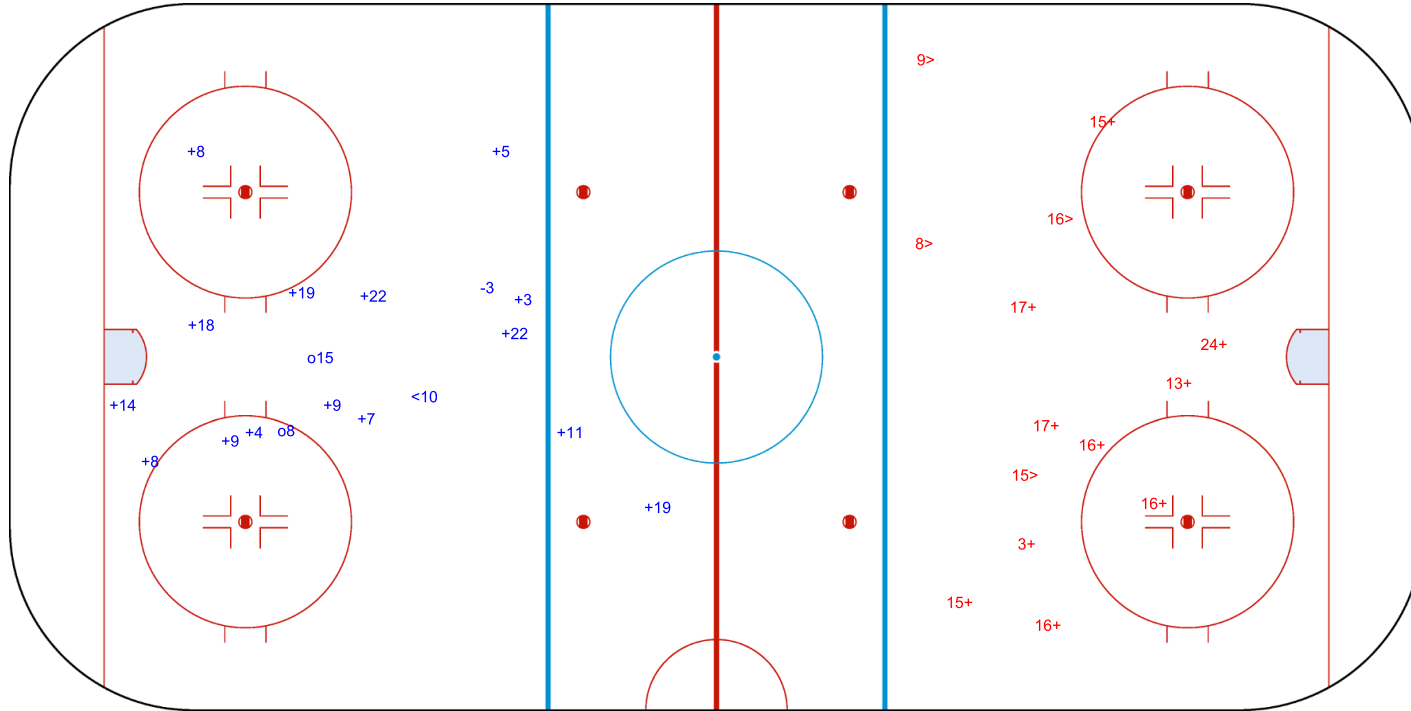

Goals (o): 2 SSG (+): 15
SSP (-): 1 SPG (-): 1

GK 1 of ESP

ESP → 3rd Period ← CRO

Shots by ESP

Goals (o): 0 SSG (+): 10
SSP (>): 4 SPG (-): 0

GK 20 of CRO

Legend:	
GK	Goalkeeper
SPG	Shots past goal
SSG	Shots saved by goalkeeper
SSP	Shots saved by player