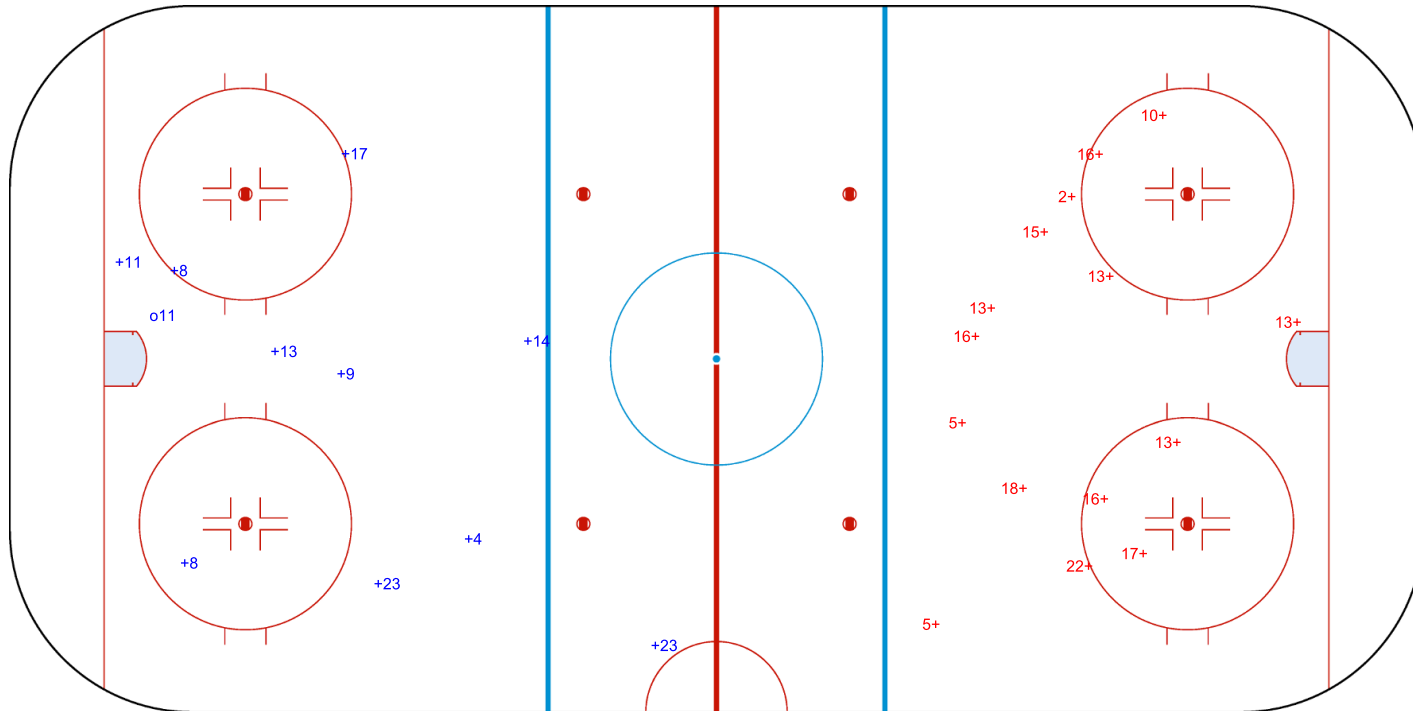

SHOT CHART
ESP - CRO

Shots by CRO
Goals (o): 1 SSG (+): 10
SSP (<): 0 SPG (-): 0

GK 1 of ESP

ESP → 1st Period ← CRO

Shots by ESP
Goals (o): 0 SSG (+): 15
SSP (>): 0 SPG (-): 0

GK 20 of CRO

Shots by ESP

Goals (o): 0 SSG (+): 6
SSP (<): 1 SPG (-): 0

GK 20 of CRO

CRO

2nd Period

ESP

Shots by CRO

Goals (o): 2 SSG (+): 11
SSP (>): 3 SPG (-): 1

GK 1 of ESP

Shots by CRO