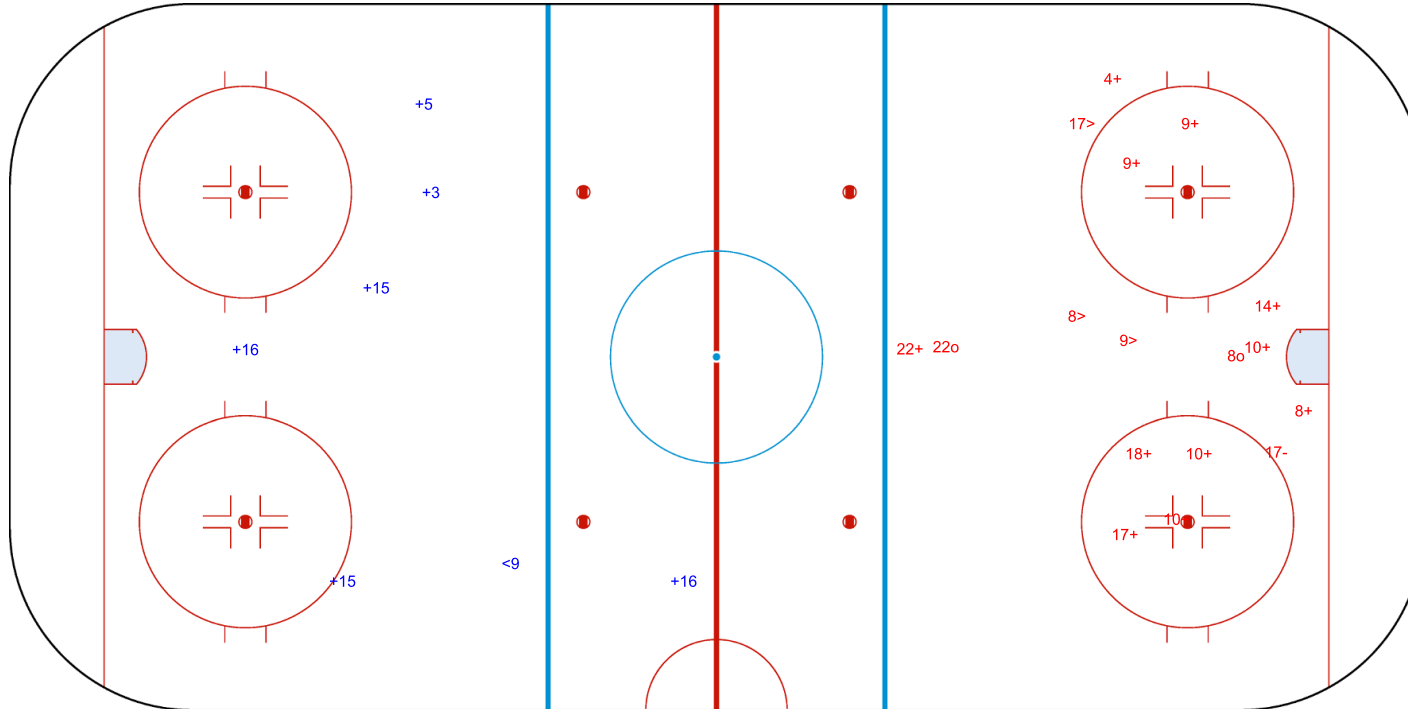

SHOT CHART
ESP - CRO

Shots by CRO
Goals (o): 1 SSG (+): 10
SSP (<): 0 SPG (-): 0

GK 1 of ESP

ESP → 1st Period ← CRO

Shots by ESP
Goals (o): 0 SSG (+): 15
SSP (>): 0 SPG (-): 0

GK 20 of CRO

Shots by ESP

Goals (o): 0 SSG (+): 6
SSP (<): 1 SPG (-): 0

GK 20 of CRO

CRO

2nd Period

ESP

Shots by CRO

Goals (o): 2 SSG (+): 11
SSP (>): 3 SPG (-): 1

GK 1 of ESP

Shots by CRO