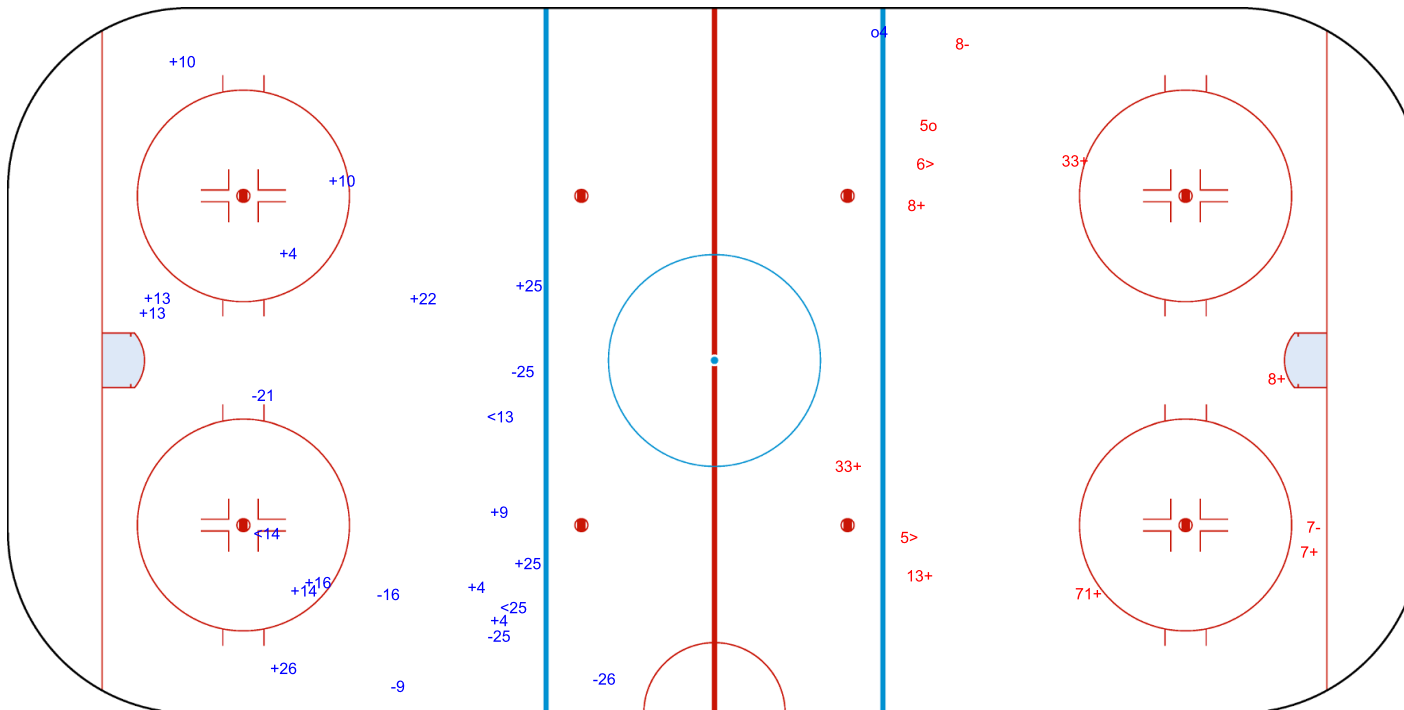

SHOT CHART
KAZ - LTU

Shots by KAZ
Goals (o): 1
SSP (-): 3
SSG (+): 14
SPG (-): 6

GK 1 of LTU

LTU → Period: 3 ← KAZ

Shots by LTU
Goals (o): 1
SSP (>): 2
SSG (+): 7
SPG (-): 2

GK 1 of KAZ

Legend:	
GK	Goalkeeper
SPG	Shots past goal
SSG	Shots saved by goalkeeper
SSP	Shots saved by player