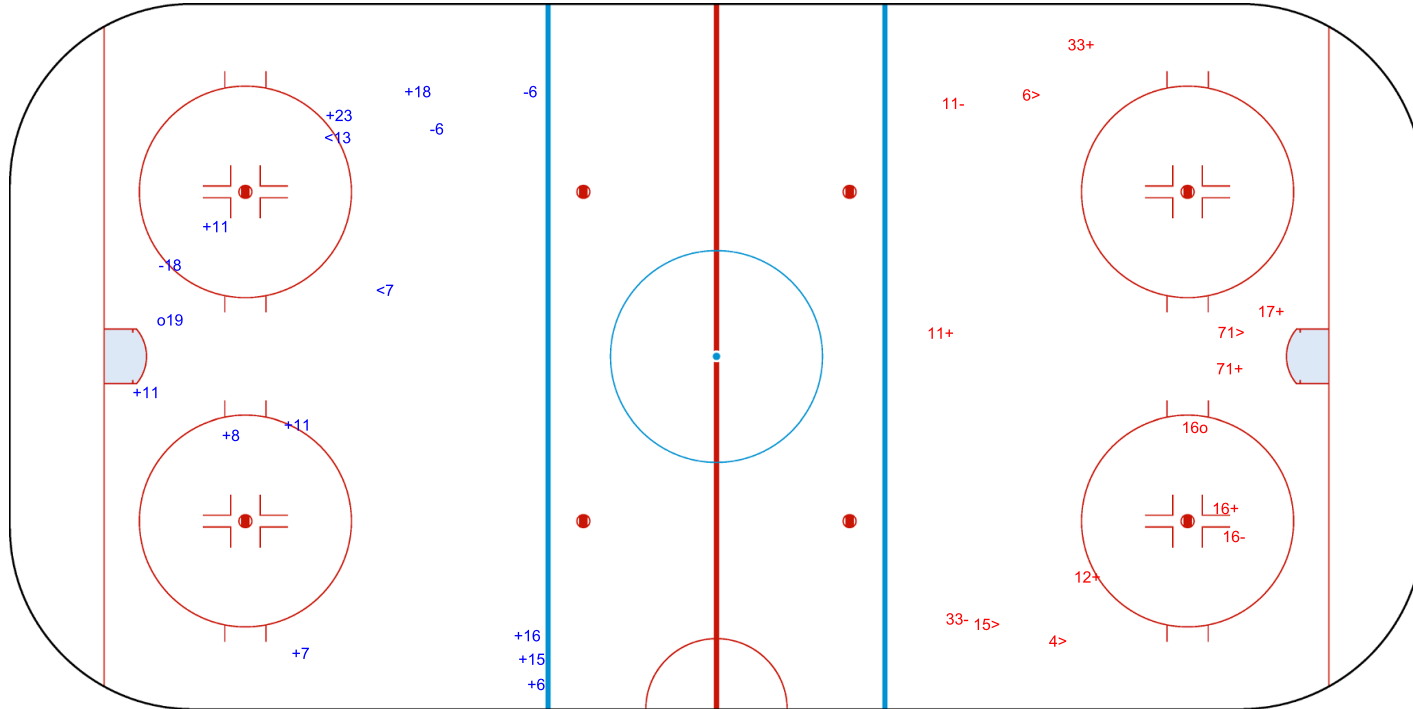

SHOT CHART  
KOR - LTU

Shots by KOR  
Goals (o): 1  
SSP (<): 2  
SSG (+): 10  
SPG (-): 3

GK 50 of LTU

Period: 3

Shots by LTU  
Goals (o): 1  
SSP (>): 4  
SSG (+): 6  
SPG (-): 3

GK 1 of KOR

Legend:	
<b>GK</b>	Goalkeeper
<b>SPG</b>	Shots past goal
<b>SSG</b>	Shots saved by goalkeeper
<b>SSP</b>	Shots saved by player