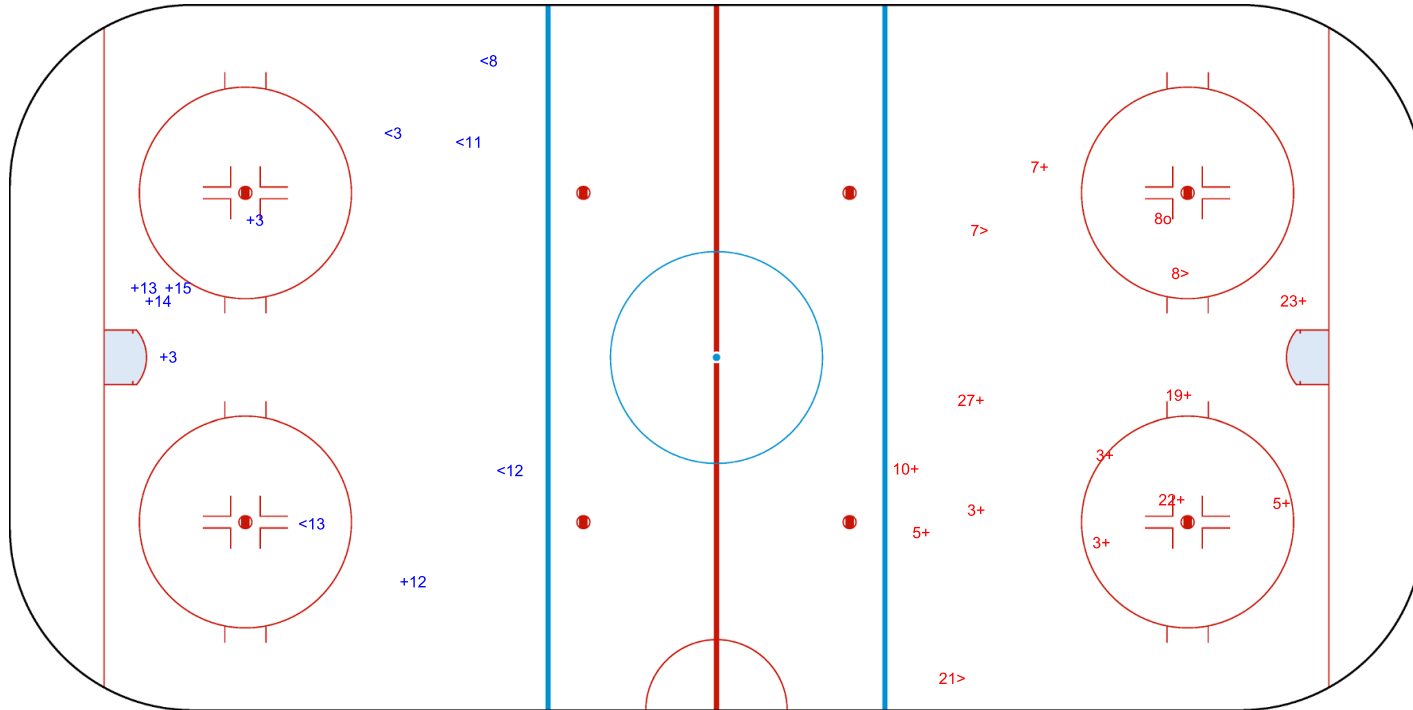

SHOT CHART  
EST - NED

Shots by NED  
Goals (o): 0  
SSP (-): 5  
SSG (+): 6  
SPG (-): 0

GK 1 of EST

EST → Period: 3 ← NED

Shots by EST  
Goals (o): 1  
SSP (>): 3  
SSG (+): 11  
SPG (-): 0

GK 29 of NED

Legend:	
<b>GK</b>	Goalkeeper
<b>SPG</b>	Shots past goal
<b>SSG</b>	Shots saved by goalkeeper
<b>SSP</b>	Shots saved by player