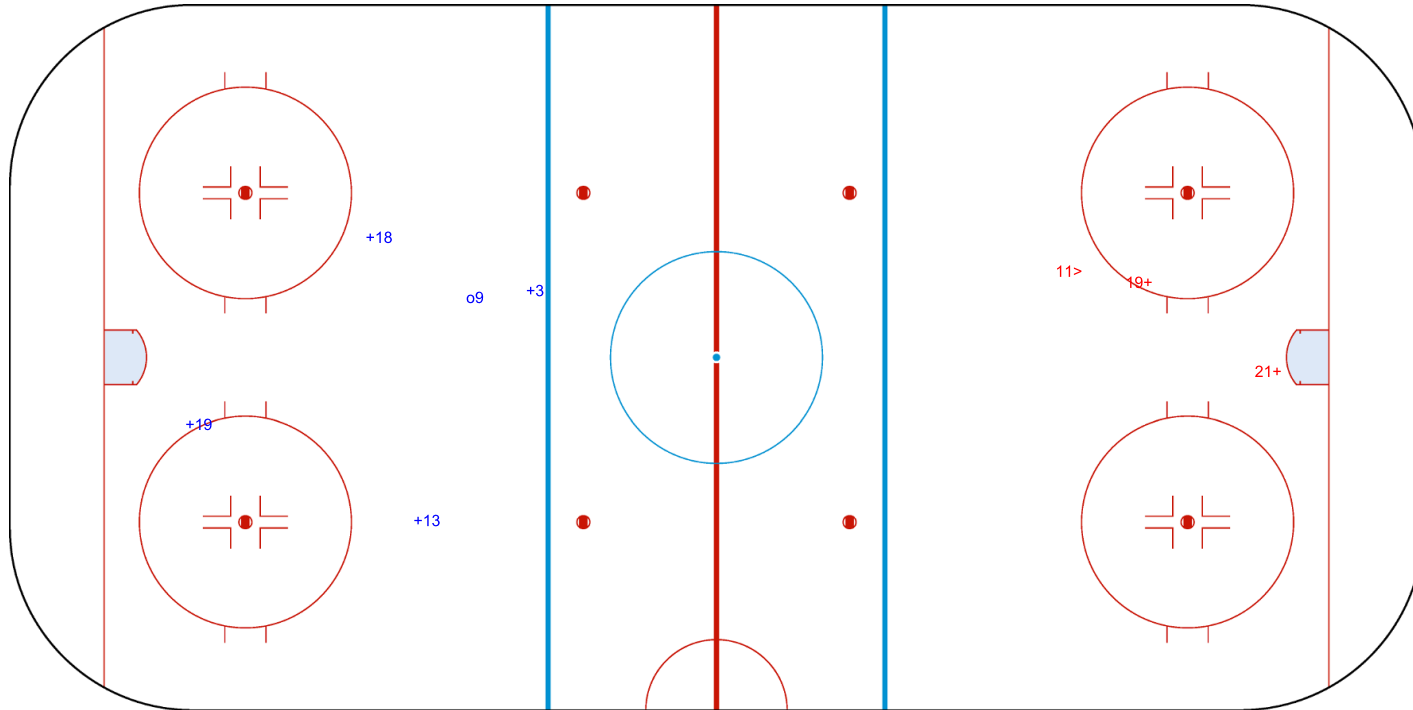

SHOT CHART
POL - ROU

Shots by ROU
Goals (o): 1
SSP (<): 0
SSG (+): 4
SPG (-): 0

GK 30 of POL

POL → Overtime ← ROU

Shots by POL
Goals (o): 0
SSP (>): 1
SSG (+): 2
SPG (-): 0

GK 30 of ROU

Legend:		
GK	Goalkeeper	
SPG	Shots past goal	
SSG	Shots saved by goalkeeper	
SSP	Shots saved by player	