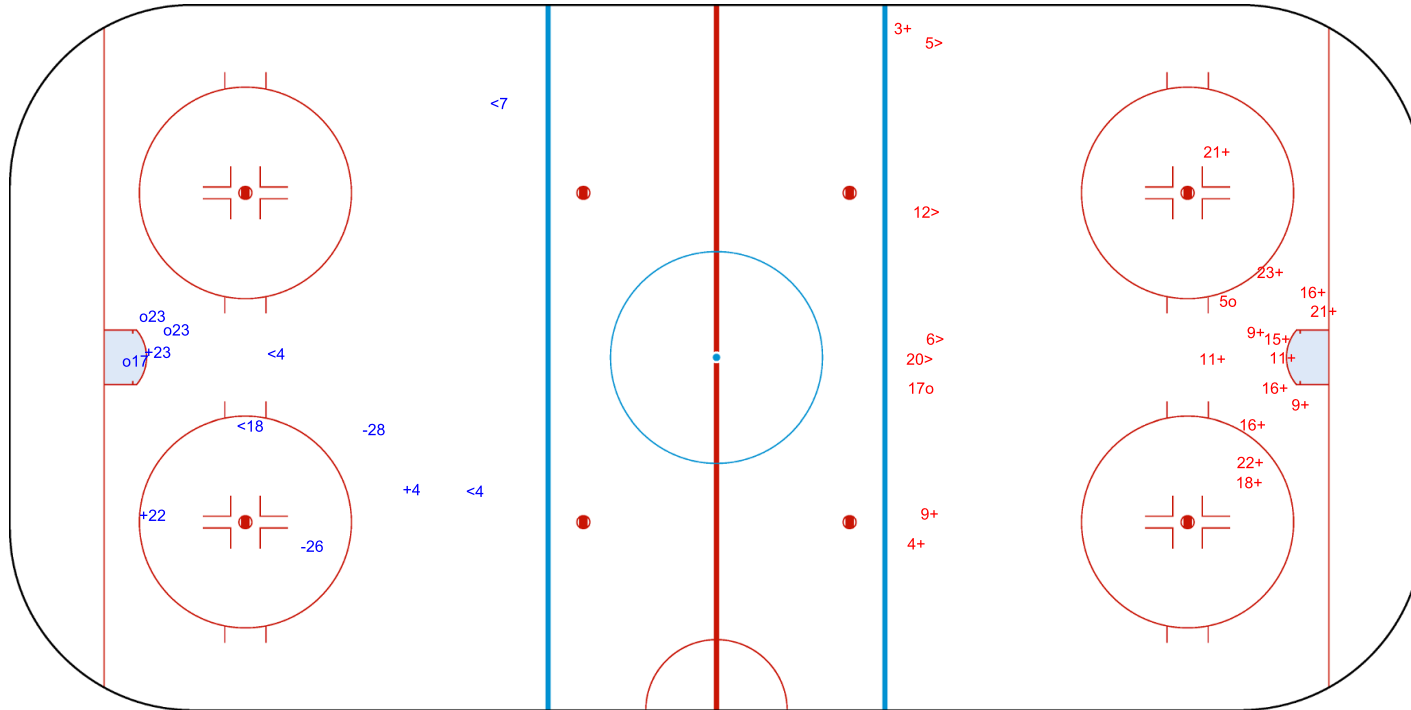

SHOT CHART
POL - JPN

Shots by JPN
Goals (o): 3 SSG (+): 3
SSP (-): 4 SPG (-): 2

GK 29 of POL

Period: 3

Shots by POL
Goals (o): 2 SSG (+): 16
SSP (>): 4 SPG (-): 0

GK 1 of JPN

Legend:	GK Goalkeeper	SPG Shots past goal	SSG Shots saved by goalkeeper	SSP Shots saved by player
----------------	----------------------	----------------------------	--------------------------------------	----------------------------------