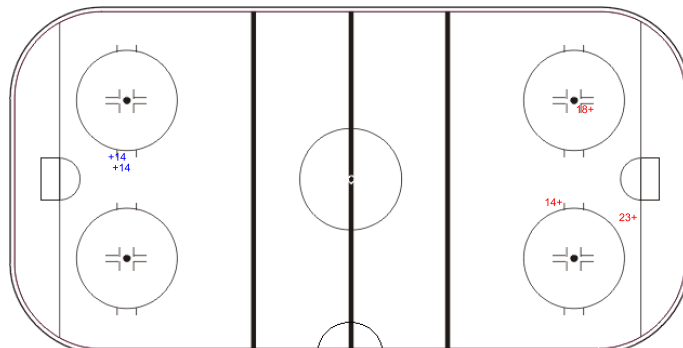

Shots by AUT

Goals (o): 1 SSG (+): 3
SSP (>): 0 SPG (-): 0

GK 20 of GER

Shots by GER

Goals (o): 0 SSG (+): 2
 SSP (<): 0 SPG (-): 0

GK 20 of AUT

Overtime

Shots by AUT