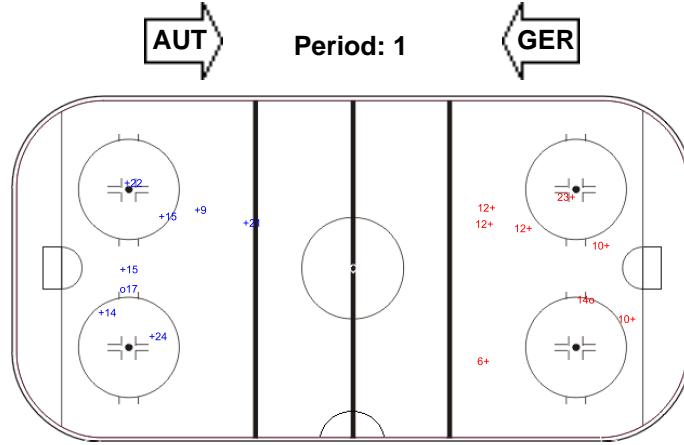

SHOT CHART
AUT - GER

Shots by GER

Goals (o): 1 SSG (+): 7
SSP (<): 0 SPG (-): 0

GK 20 of AUT

Shots by AUT

Goals (o): 1 SSG (+): 7
SSP (>): 0 SPG (-): 0

GK 20 of GER

Shots by AUT