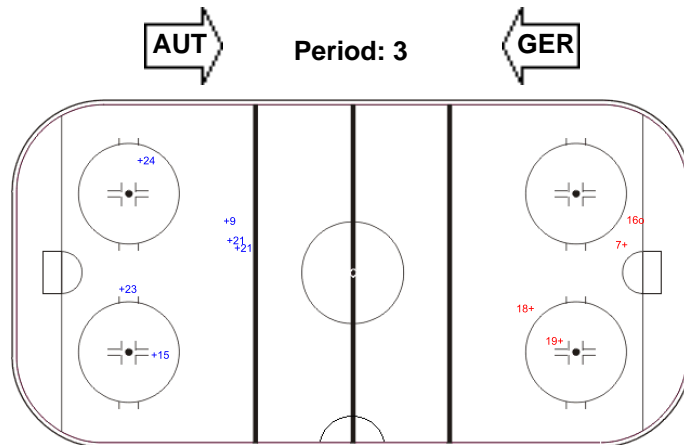

Goals (o): 0 SSG (+): 10
SSP (<): 0 SPG (-): 0

GK 20 of GER

Shots by GER

Goals (o): 1 SSG (+): 5
SSP (>): 0 SPG (-): 0

GK 20 of AUT

Shots by GER

Goals (o): 0 SSG (+): 6
SSP (<): 0 SPG (-): 0

GK 20 of AUT