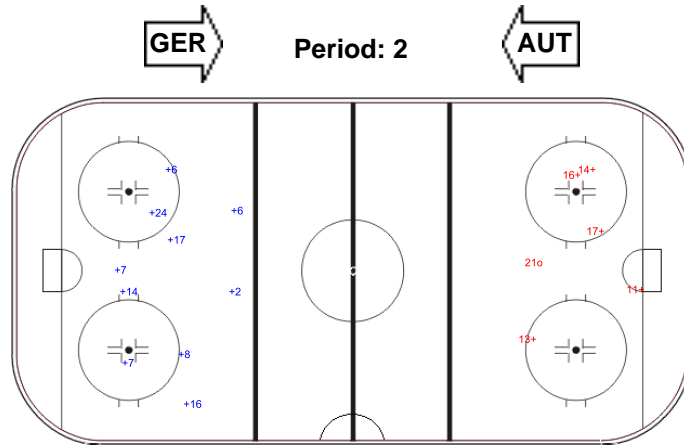

Shots by AUT

Goals (o): 0 SSG (+): 10
SSP (<): 0 SPG (-): 0

GK 20 of GER

Shots by GER

Goals (o): 1 SSG (+): 5
SSP (>): 0 SPG (-): 0

GK 20 of AUT