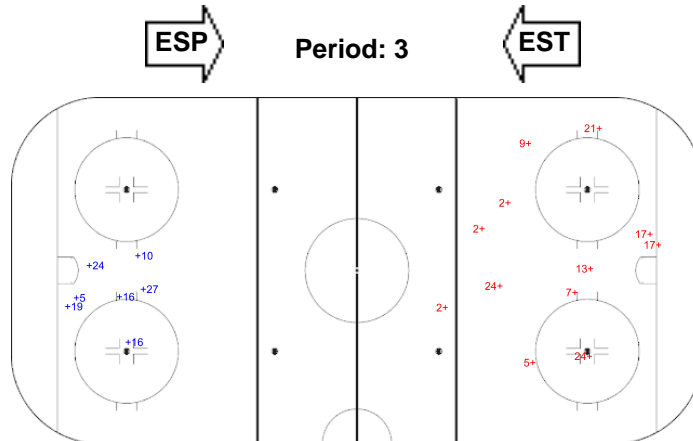

Shots by EST

Goals (o): 0 SSG (+): 7
SSP (-): 0 SPG (-): 0