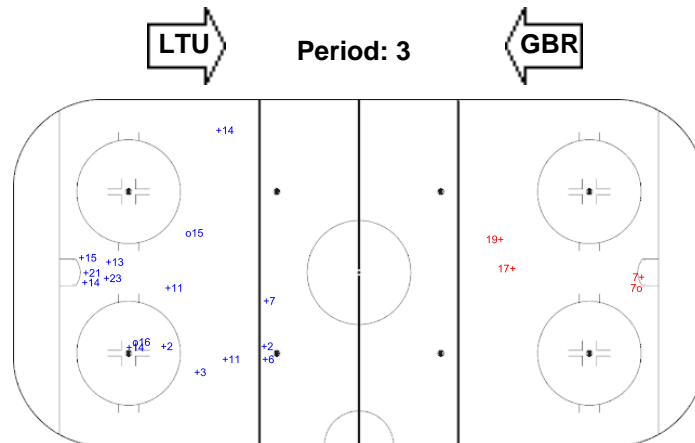

SHOT CHART
GBR - LTU

Shots by GBR

Goals (o): 0 SSG (+): 18
SSP (-): 0 SPG (-): 0

GK 1 of LTU

Shots by LTU

Goals (o): 4 SSG (+): 5
SSP (-): 0 SPG (-): 0

GK 1 of GBR

Shots by LTU

Goals (o): 1 SSG (+): 5
SSP (-): 0 SPG (-): 0

GK 1 of GBR

Shots by GBR

Goals (o): 2 SSG (+): 18
SSP (-): 0 SPG (-): 0

GK 1 of LTU

Shots by GBR

Goals (o): 2 SSG (+): 14
SSP (-): 0 SPG (-): 0

GK 1 of LTU

Shots by LTU

Goals (o): 1 SSG (+): 3
SSP (-): 0 SPG (-): 0

GK 25 of GBR

Legend:	GK Goalkeeper	SPG Shots past goal	SSG Shots saved by goalkeeper	SSP Shots saved by player
----------------	----------------------	----------------------------	--------------------------------------	----------------------------------