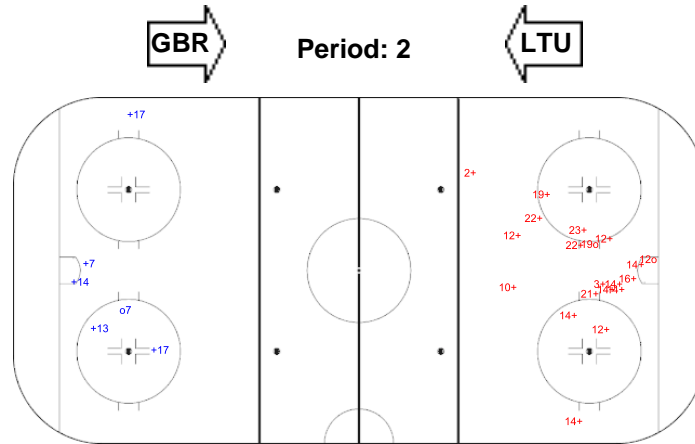

SHOT CHART
GBR - LTU

Shots by GBR

Goals (o): 0 SSG (+): 18
SSP (-): 0 SPG (-): 0

GK 1 of LTU

Shots by LTU

Goals (o): 4 SSG (+): 5
SSP (-): 0 SPG (-): 0

GK 1 of GBR

Shots by LTU

Goals (o): 1 SSG (+): 5
SSP (-): 0 SPG (-): 0

GK 1 of GBR

Shots by GBR

Goals (o): 2 SSG (+): 18
SSP (-): 0 SPG (-): 0

GK 1 of LTU

Shots by GBR

Goals (o): 2 SSG (+): 14
SSP (-): 0 SPG (-): 0

GK 1 of LTU