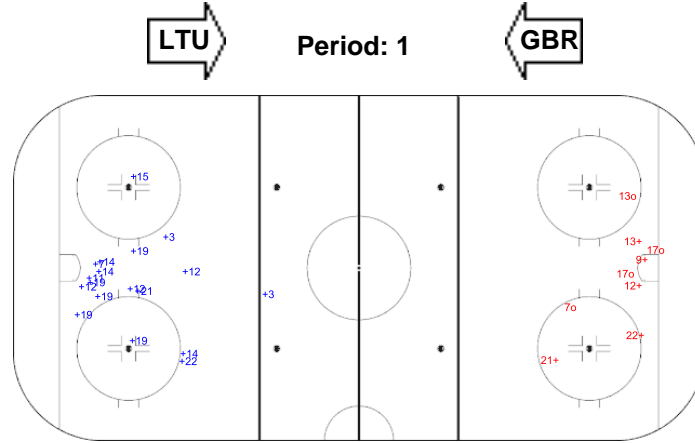

SHOT CHART
GBR - LTU

Shots by GBR

Goals (o): 0 SSG (+): 18
SSP (-): 0 SPG (-): 0

GK 1 of LTU

Shots by LTU

Goals (o): 4 SSG (+): 5
SSP (-): 0 SPG (-): 0

GK 1 of GBR

Shots by LTU

Goals (o): 1 SSG (+): 5
SSP (-): 0 SPG (-): 0

GK 1 of GBR

Shots by GBR

Goals (o): 2 SSG (+): 18
SSP (-): 0 SPG (-): 0

GK 1 of LTU

Shots by GBR

Goals (o): 2 SSG (+): 14
SSP (-): 0 SPG (-): 0

GK 1 of LTU