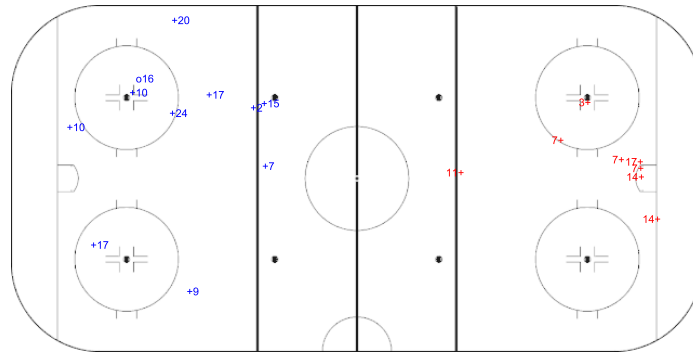

SHOT CHART
LTU - EST

Shots by LTU

Goals (o): 0 SSG (+): 9
SSP (-): 0 SPG (-): 0

GK 1 of EST

EST →

Period: 1

← LTU

Shots by EST

Goals (o): 0 SSG (+): 10
SSP (-): 0 SPG (-): 0

GK 1 of LTU

Shots by EST

Goals (o): 1 SSG (+): 10
SSP (-): 0 SPG (-): 0

GK 1 of LTU

LTU →

Period: 2

← EST

Shots by LTU

Goals (o): 0 SSG (+): 8
SSP (-): 0 SPG (-): 0

GK 1 of EST

Shots by LTU

Goals (o): 1 SSG (+): 7
SSP (-): 0 SPG (-): 0

GK 1 of EST

EST →

Period: 3