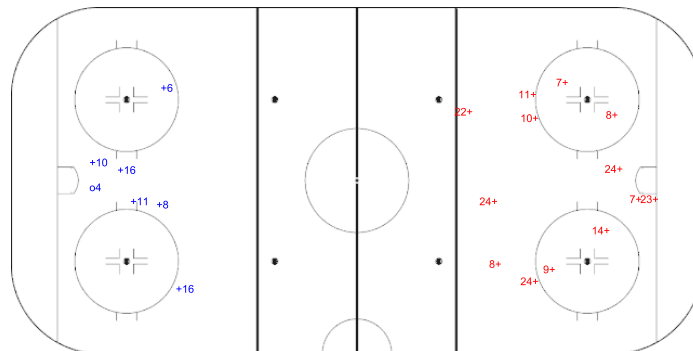

Shots by TPE

Goals (o): 0   SSG (+): 4
SSP (-): 0   SPG (-): 0

GK 25 of TUR

Shots by TPE

Goals (o): 1   SSG (+): 6
SSP (-): 0   SPG (-): 0

GK 25 of TUR

TUR   Period: 3   TPE