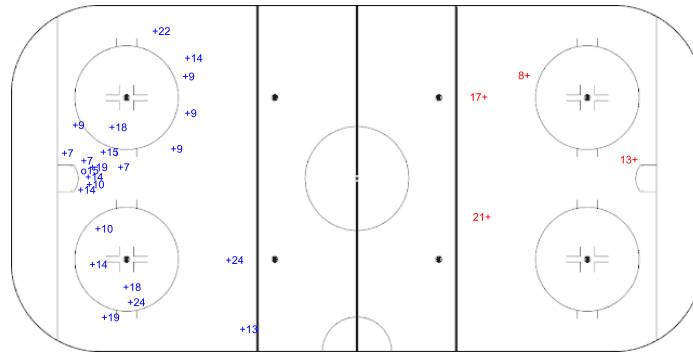

SHOT CHART
TUR - TPE

Shots by TPE

Goals (o): 0 SSG (+): 7
SSP (-): 0 SPG (-): 0

GK 25 of TUR

TUR Period: 1 TPE

Shots by TUR

Goals (o): 3 SSG (+): 15
SSP (-): 0 SPG (-): 0

GK 20 of TPE

Shots by TUR

Goals (o): 1 SSG (+): 22
SSP (-): 0 SPG (-): 0

GK 20 of TPE

TPE Period: 2 TUR

Shots by TPE

Goals (o): 0 SSG (+): 4
SSP (-): 0 SPG (-): 0

GK 25 of TUR

Shots by TPE