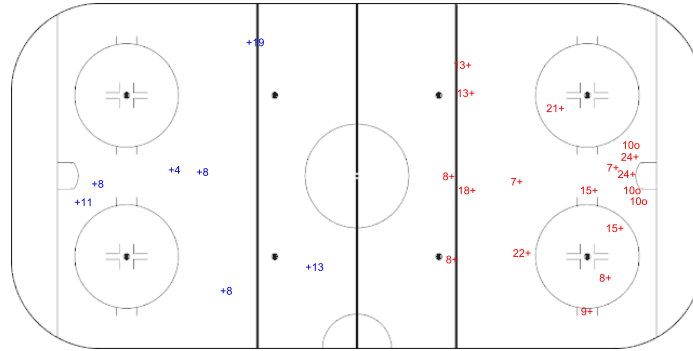

SHOT CHART
TUR - TPE

Shots by TPE

Goals (o): 0 SSG (+): 7
SSP (-): 0 SPG (-): 0

GK 25 of TUR

TUR Period: 1 TPE

Shots by TUR

Goals (o): 3 SSG (+): 15
SSP (-): 0 SPG (-): 0

GK 20 of TPE