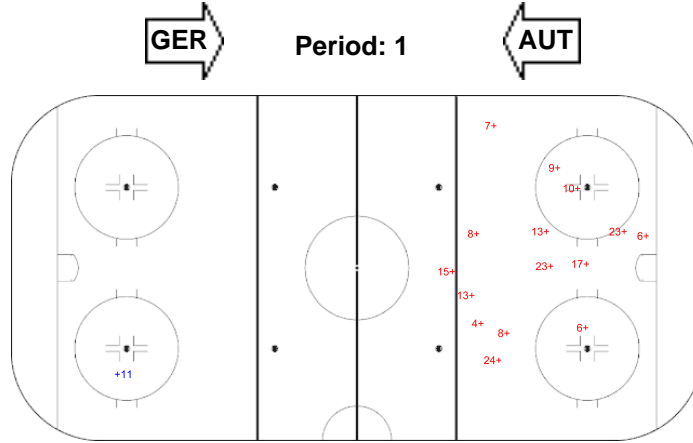

**SHOT CHART**  
**GER - AUT**

Shots by AUT

Goals (o): 0      SSG (+): 1  
 SSP (-): 0      SPG (-): 0

GK 25 of GER

Shots by GER

Goals (o): 0      SSG (+): 15  
 SSP (>): 0      SPG (-): 0

GK 1 of AUT

Shots by GER