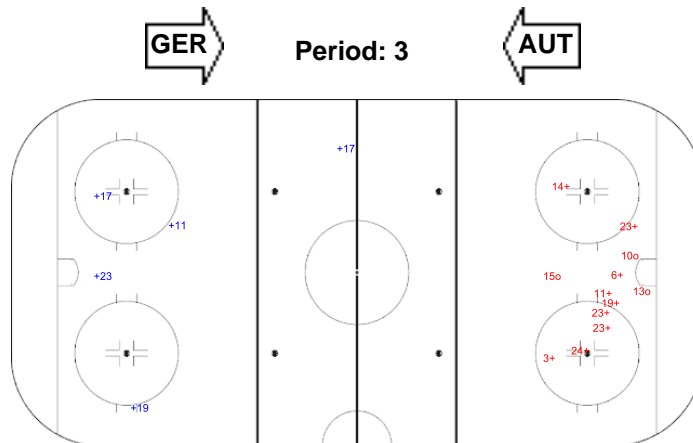

Legend:
GK Goalkeeper   **SPG** Shots past goal   **SSG** Shots saved by goalkeeper   **SSP** Shots saved by player