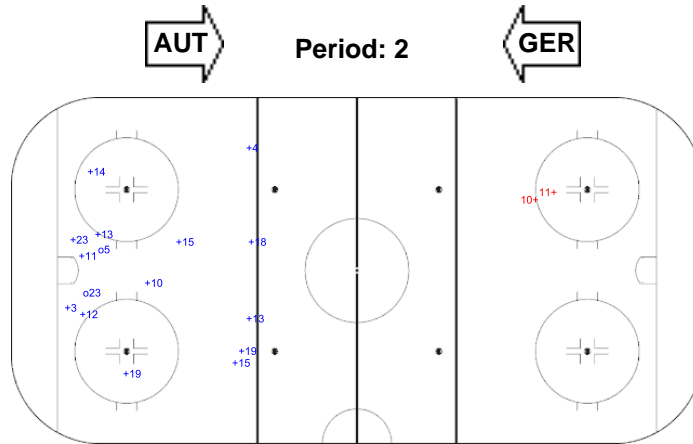

Goals (o): 2      SSG (+): 14  
 SSP (-): 0      SPG (-): 0

GK 1 of AUT

Shots by AUT

Goals (o): 0      SSG (+): 2  
 SSP (>): 0      SPG (-): 0

GK 25 of GER

Shots by AUT

Goals (o): 0      SSG (+): 5  
 SSP (-): 0      SPG (-): 0