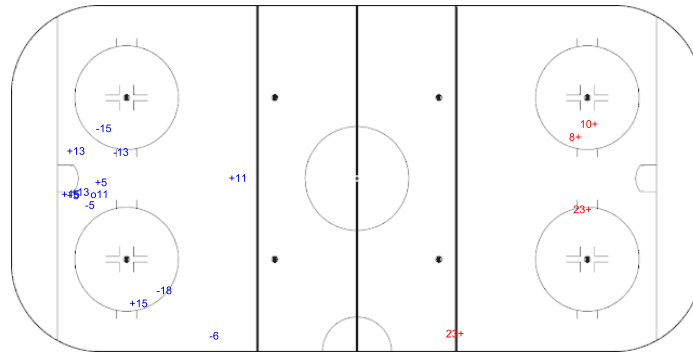

SHOT CHART
CHN - GBR

Shots by CHN

Goals (o): 0 SSG (+): 9
SSP (<): 0 SPG (-): 0

GK 25 of GBR

GBR Period: 1 CHN

Shots by GBR

Goals (o): 0 SSG (+): 10
SSP (>): 0 SPG (-): 4

GK 20 of CHN

Shots by GBR

Goals (o): 1 SSG (+): 7
SSP (<): 0 SPG (-): 5

GK 20 of CHN

CHN Period: 2 GBR

Shots by CHN

Goals (o): 0 SSG (+): 4
SSP (>): 0 SPG (-): 0

GK 25 of GBR

Shots by CHN