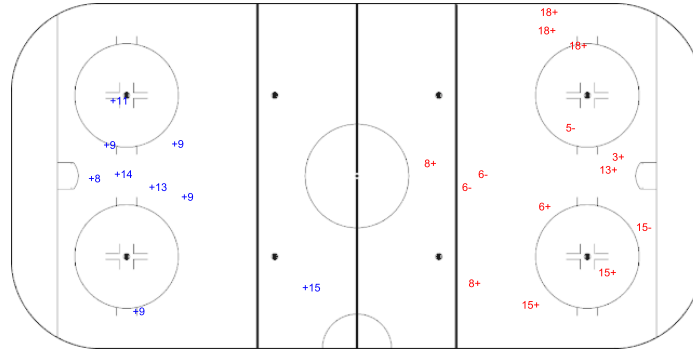

SHOT CHART
CHN - GBR

Shots by CHN

Goals (o): 0 SSG (+): 9
SSP (<): 0 SPG (-): 0

GK 25 of GBR

GBR Period: 1 CHN

Shots by GBR

Goals (o): 0 SSG (+): 10
SSP (>): 0 SPG (-): 4

GK 20 of CHN

Shots by GBR

Goals (o): 1 SSG (+): 7
SSP (<): 0 SPG (-): 5

GK 20 of CHN

CHN Period: 2 GBR

Shots by CHN

Goals (o): 0 SSG (+): 4
SSP (>): 0 SPG (-): 0

GK 25 of GBR

Shots by CHN