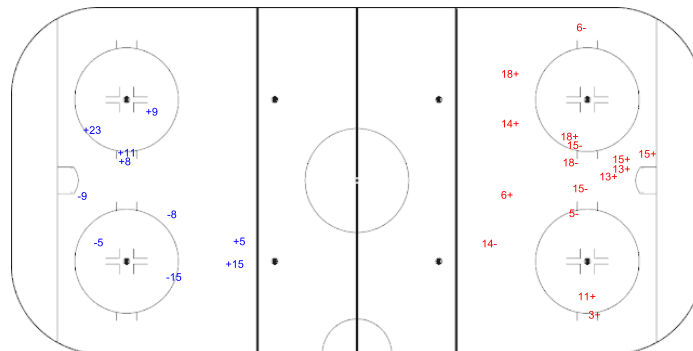

Shots by CHN

Goals (o): 0   SSG (+): 6
SSP (<): 0   SPG (-): 4

GK 25 of GBR

GBR   Period: 3   CHN