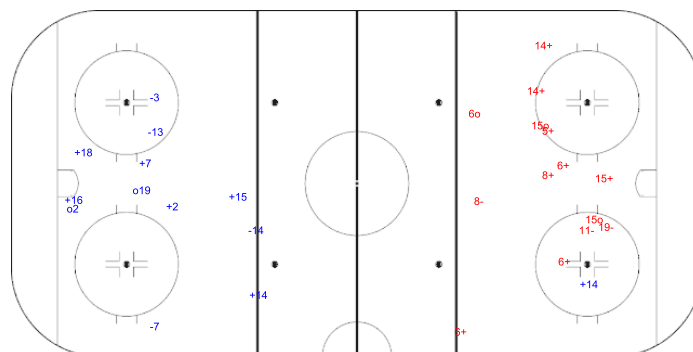

Shots by NED

Goals (o): 0   SSG (+): 7
SSP (-): 0   SPG (-): 2

GK 25 of GBR

Shots by NED

Goals (o): 2   SSG (+): 7
SSP (-): 0   SPG (-): 4

GK 25 of GBR

GBR →   Period: 3   ← NED