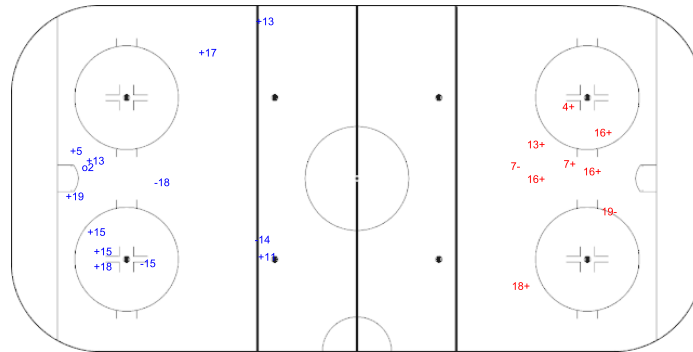

SHOT CHART
GBR - NED

Shots by NED

Goals (o): 0 SSG (+): 8
SSP (-): 0 SPG (-): 4

GK 25 of GBR

GBR → Period: 1 ← NED

Shots by GBR

Goals (o): 0 SSG (+): 9
SSP (-): 0 SPG (-): 5

GK 1 of NED

Shots by GBR

Goals (o): 1 SSG (+): 9
SSP (-): 0 SPG (-): 3

GK 1 of NED

NED → Period: 2 ← GBR

Shots by NED

Goals (o): 0 SSG (+): 7
SSP (-): 0 SPG (-): 2

GK 25 of GBR

Shots by NED