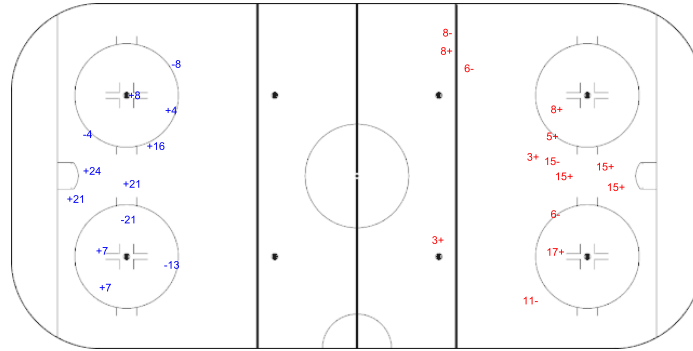

SHOT CHART
GBR - NED

Shots by NED

Goals (o): 0 SSG (+): 8
SSP (-): 0 SPG (-): 4

GK 25 of GBR

GBR → Period: 1 ← NED

Shots by GBR

Goals (o): 0 SSG (+): 9
SSP (-): 0 SPG (-): 5

GK 1 of NED

Shots by GBR

Goals (o): 1 SSG (+): 9
SSP (-): 0 SPG (-): 3

GK 1 of NED

NED → Period: 2 ← GBR

Shots by NED

Goals (o): 0 SSG (+): 7
SSP (-): 0 SPG (-): 2

GK 25 of GBR

Shots by NED