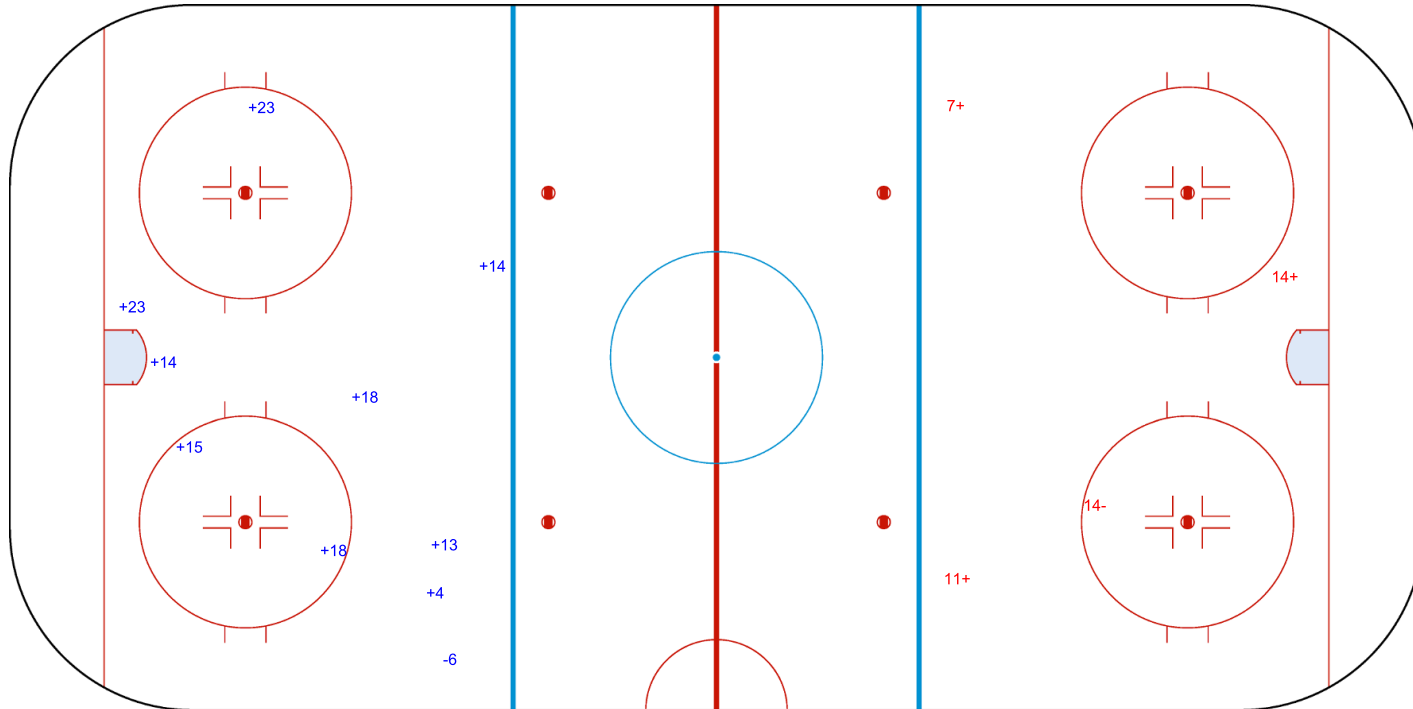

SHOT CHART
AUS - ESP

Shots by ESP
Goals (o): 0
SSP (<): 0

SSG (+): 9
SPG (-): 1

GK 25 of AUS

1st Period

Shots by AUS

Goals (o): 0
SSP (>): 0

SSG (+): 3
SPG (-): 1

GK 25 of ESP