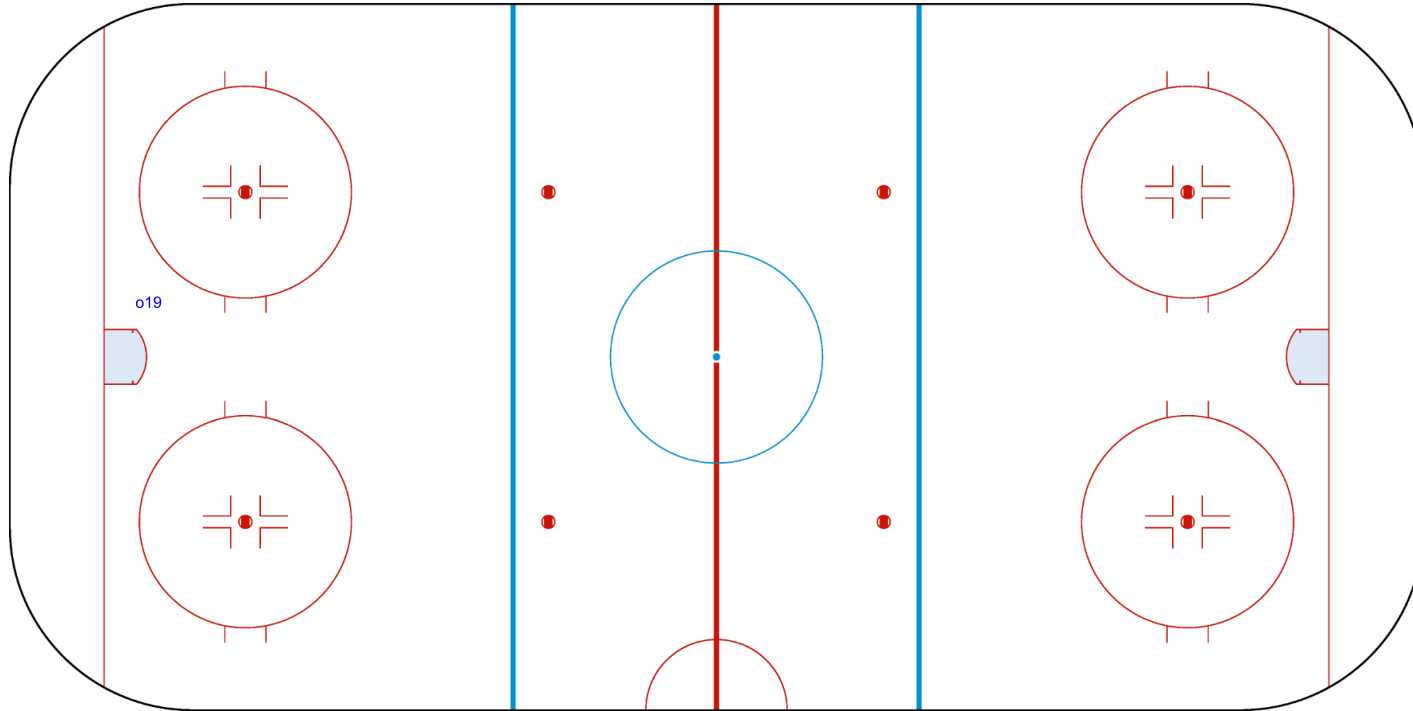

Shots by ESP

Goals (o): 1    SSG (+): 0  
SSP (<): 0    SPG (-): 0

GK 25 of AUS

**Overtime**

Shots by AUS

Goals (o): 0    SSG (+): 0  
SSP (>): 0    SPG (-): 0

GK 25 of ESP

<b>Legend:</b>	<b>GK</b> Goalkeeper	<b>SPG</b> Shots past goal	<b>SSG</b> Shots saved by goalkeeper	<b>SSP</b> Shots saved by player
----------------	----------------------	----------------------------	--------------------------------------	----------------------------------