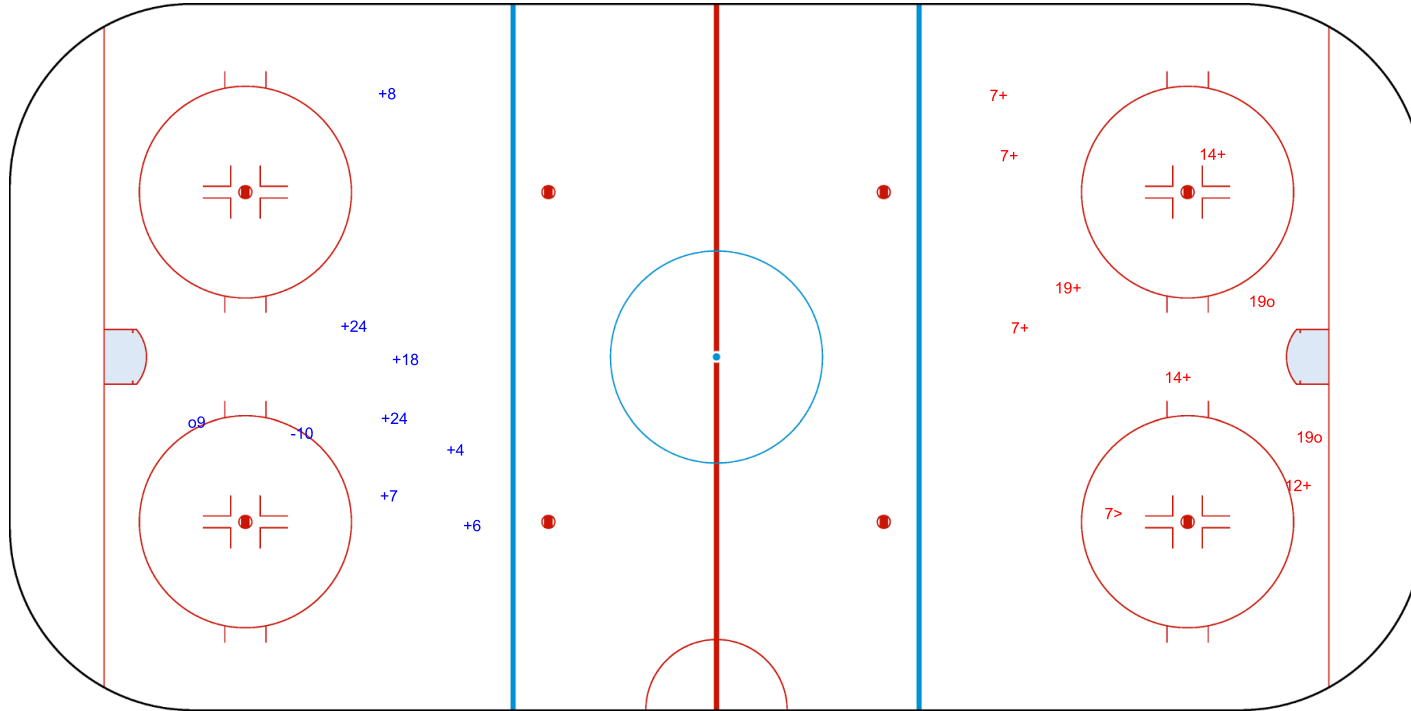

GK 25 of ESP

Shots by ESP

Goals (o): 1    SSG (+): 7  
SSP (<): 0    SPG (-): 1

GK 25 of AUS

**3rd Period**

Shots by AUS

Goals (o): 2    SSG (+): 7  
SSP (>): 1    SPG (-): 0

GK 25 of ESP