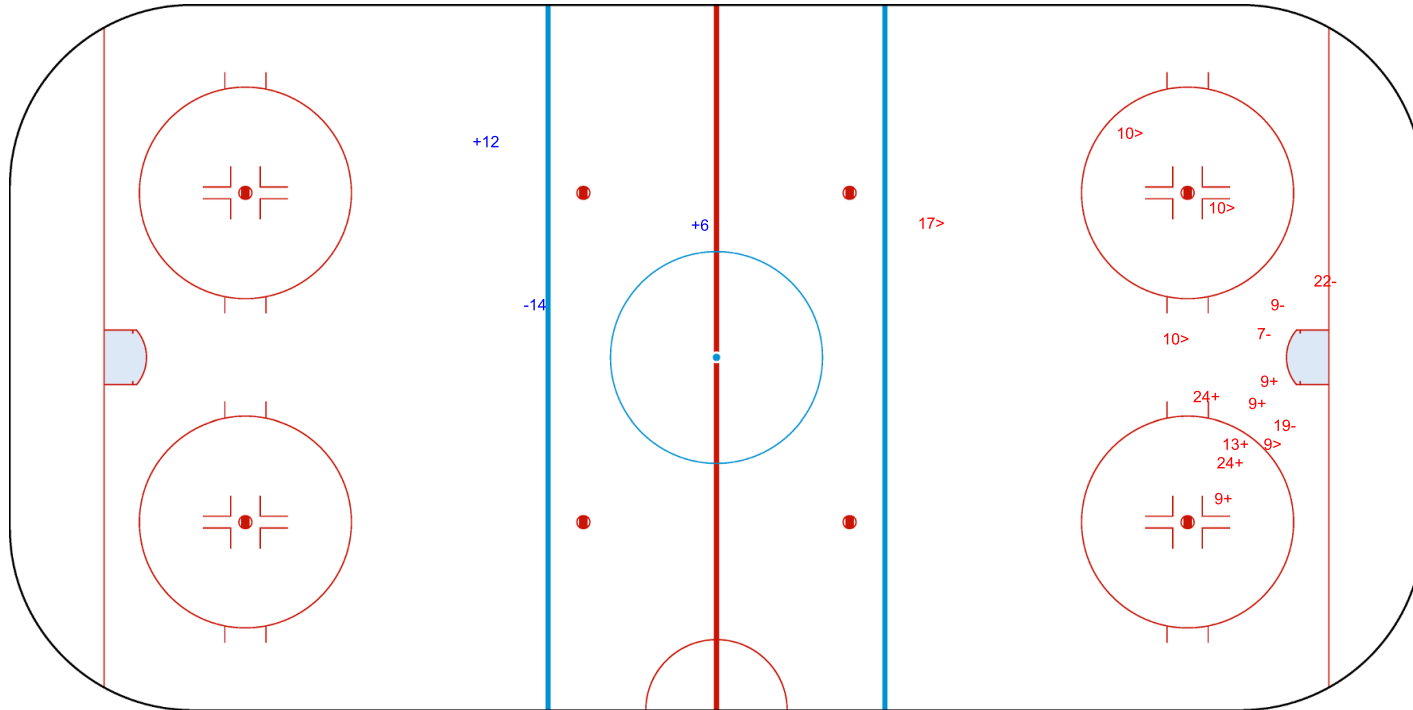

SHOT CHART

ITA - AUT

Shots by ITA
 Goals (o): 0
 SSP (-): 0
 SSG (+): 2
 SPG (-): 1

GK 20 of AUT

Period: 3

Shots by AUT
 Goals (o): 0
 SSP (>): 5
 SSG (+): 6
 SPG (-): 4

GK 1 of ITA

Legend:	
GK	Goalkeeper
SPG	Shots past goal
SSG	Shots saved by goalkeeper
SSP	Shots saved by player