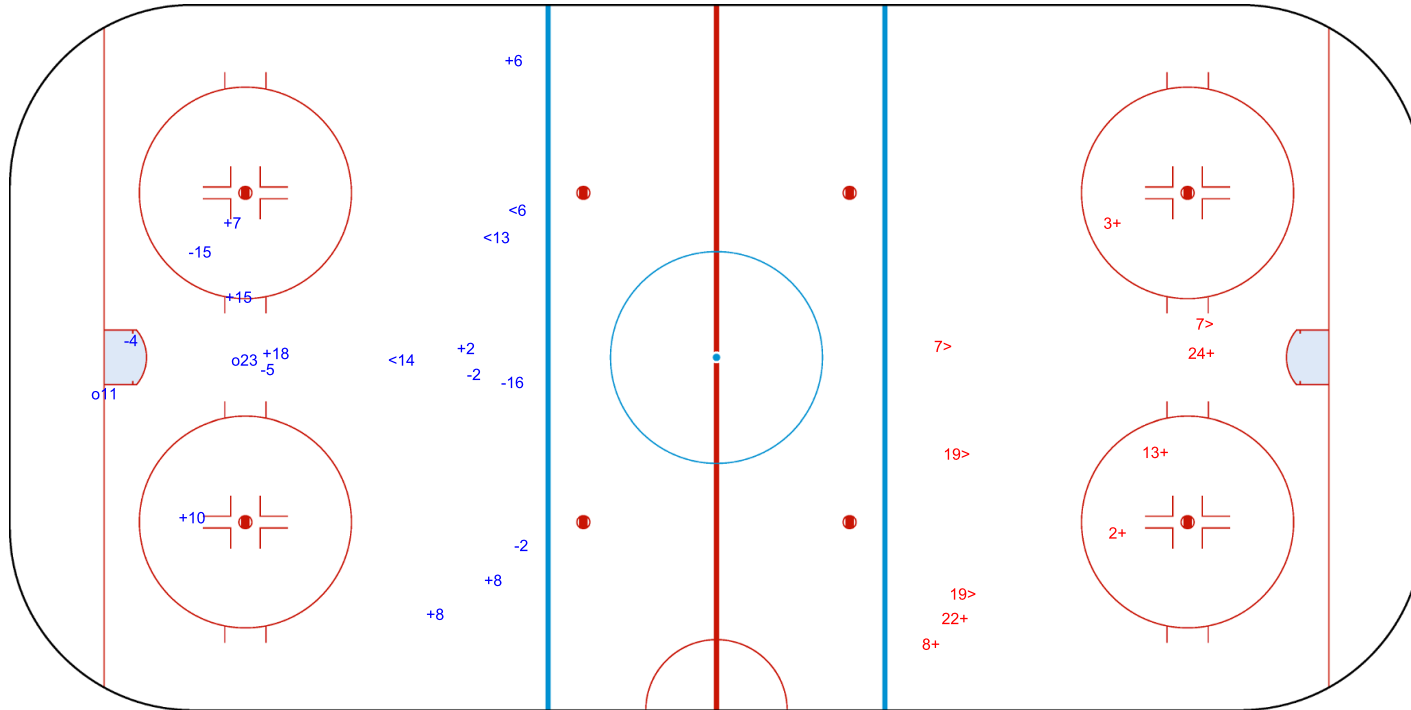

SHOT CHART
CHN - LAT

Shots by CHN
 Goals (o): 2 SSG (+): 8
 SSP (-): 3 SPG (-): 6

GK 1 of LAT

LAT **Period: 3** **CHN**

Shots by LAT
 Goals (o): 0 SSG (+): 6
 SSP (>): 4 SPG (-): 0

GK 25 of CHN

Legend:
GK Goalkeeper **SPG** Shots past goal **SSG** Shots saved by goalkeeper **SSP** Shots saved by player